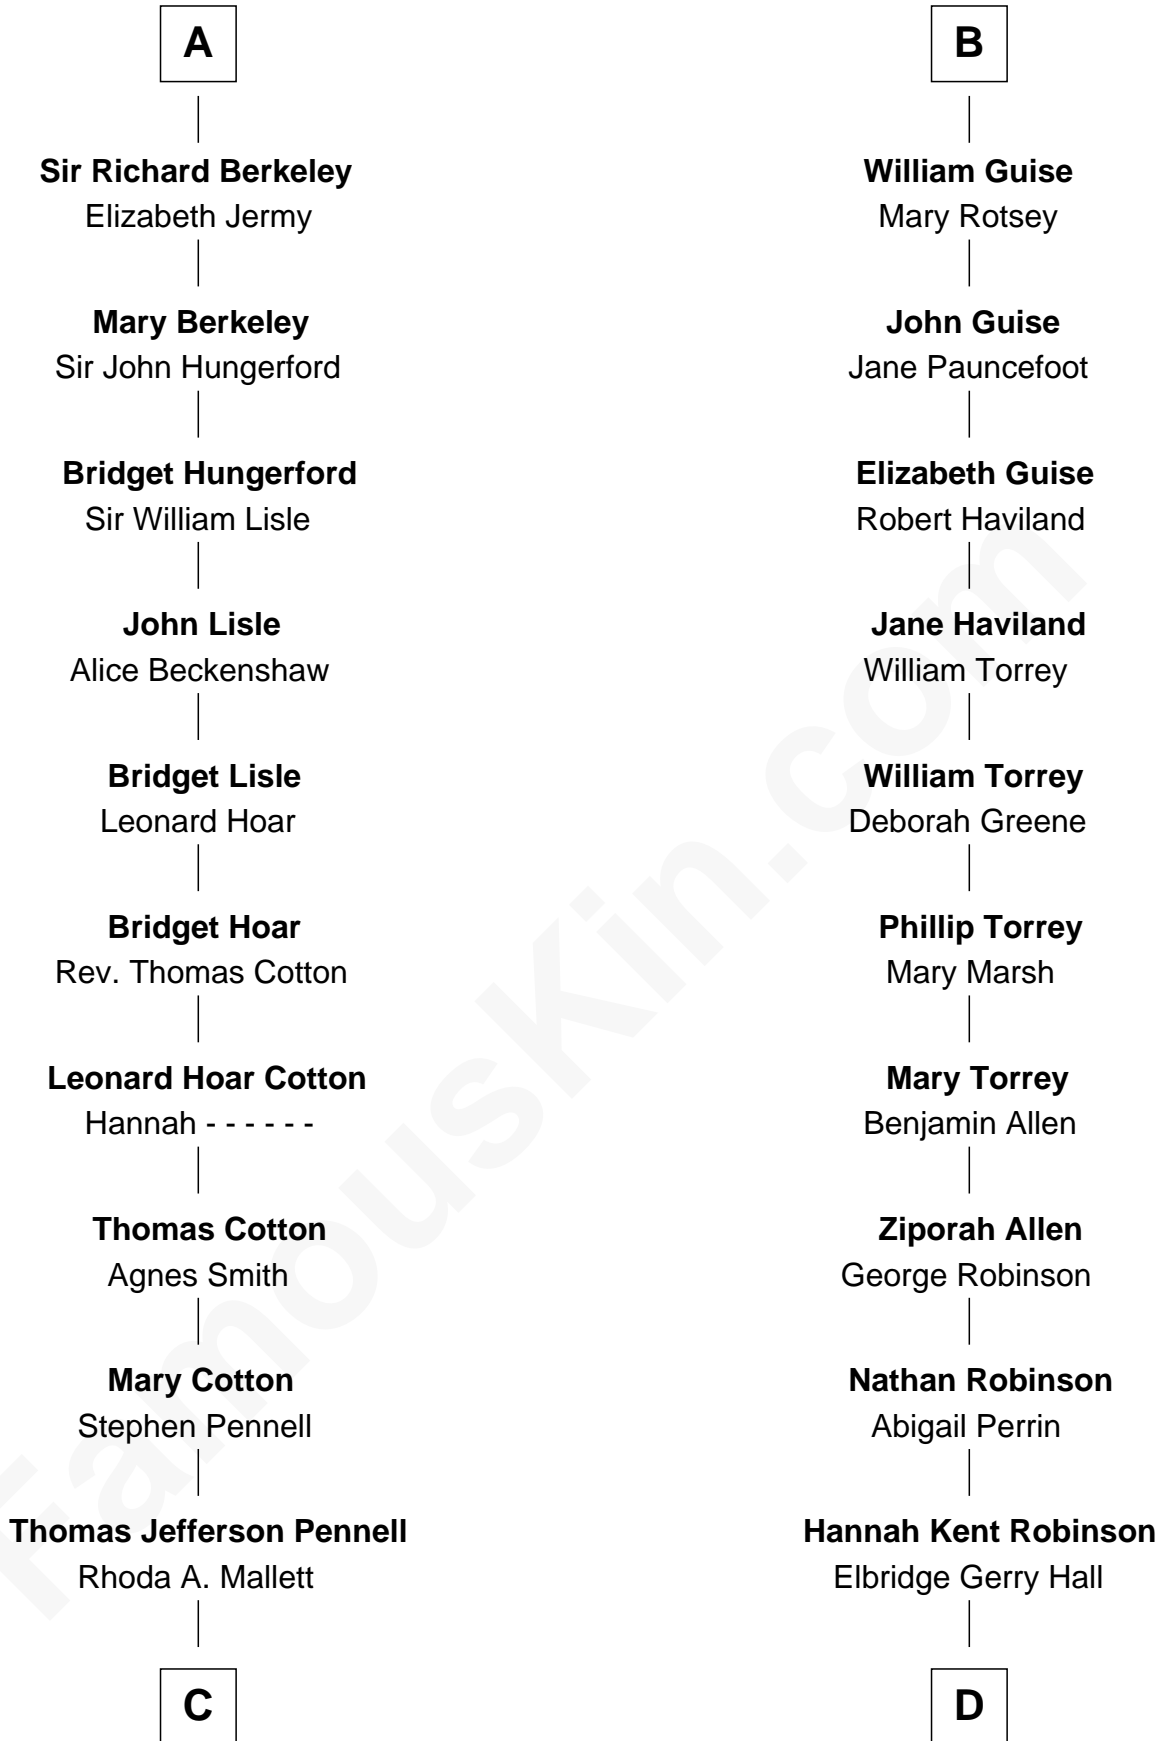

FamousKin.com Relationship Chart of

Warren Buffett

Chairman & CEO, Berkshire Hathaway

20th cousin 1 time removed of

Raquel Welch

Movie Actress

Henry Plantagenet

Maud de Chaworth

Katherine Percy

Anne Grey

Sir John Grey

Probable

Tacy Grey

John Guise

B

C