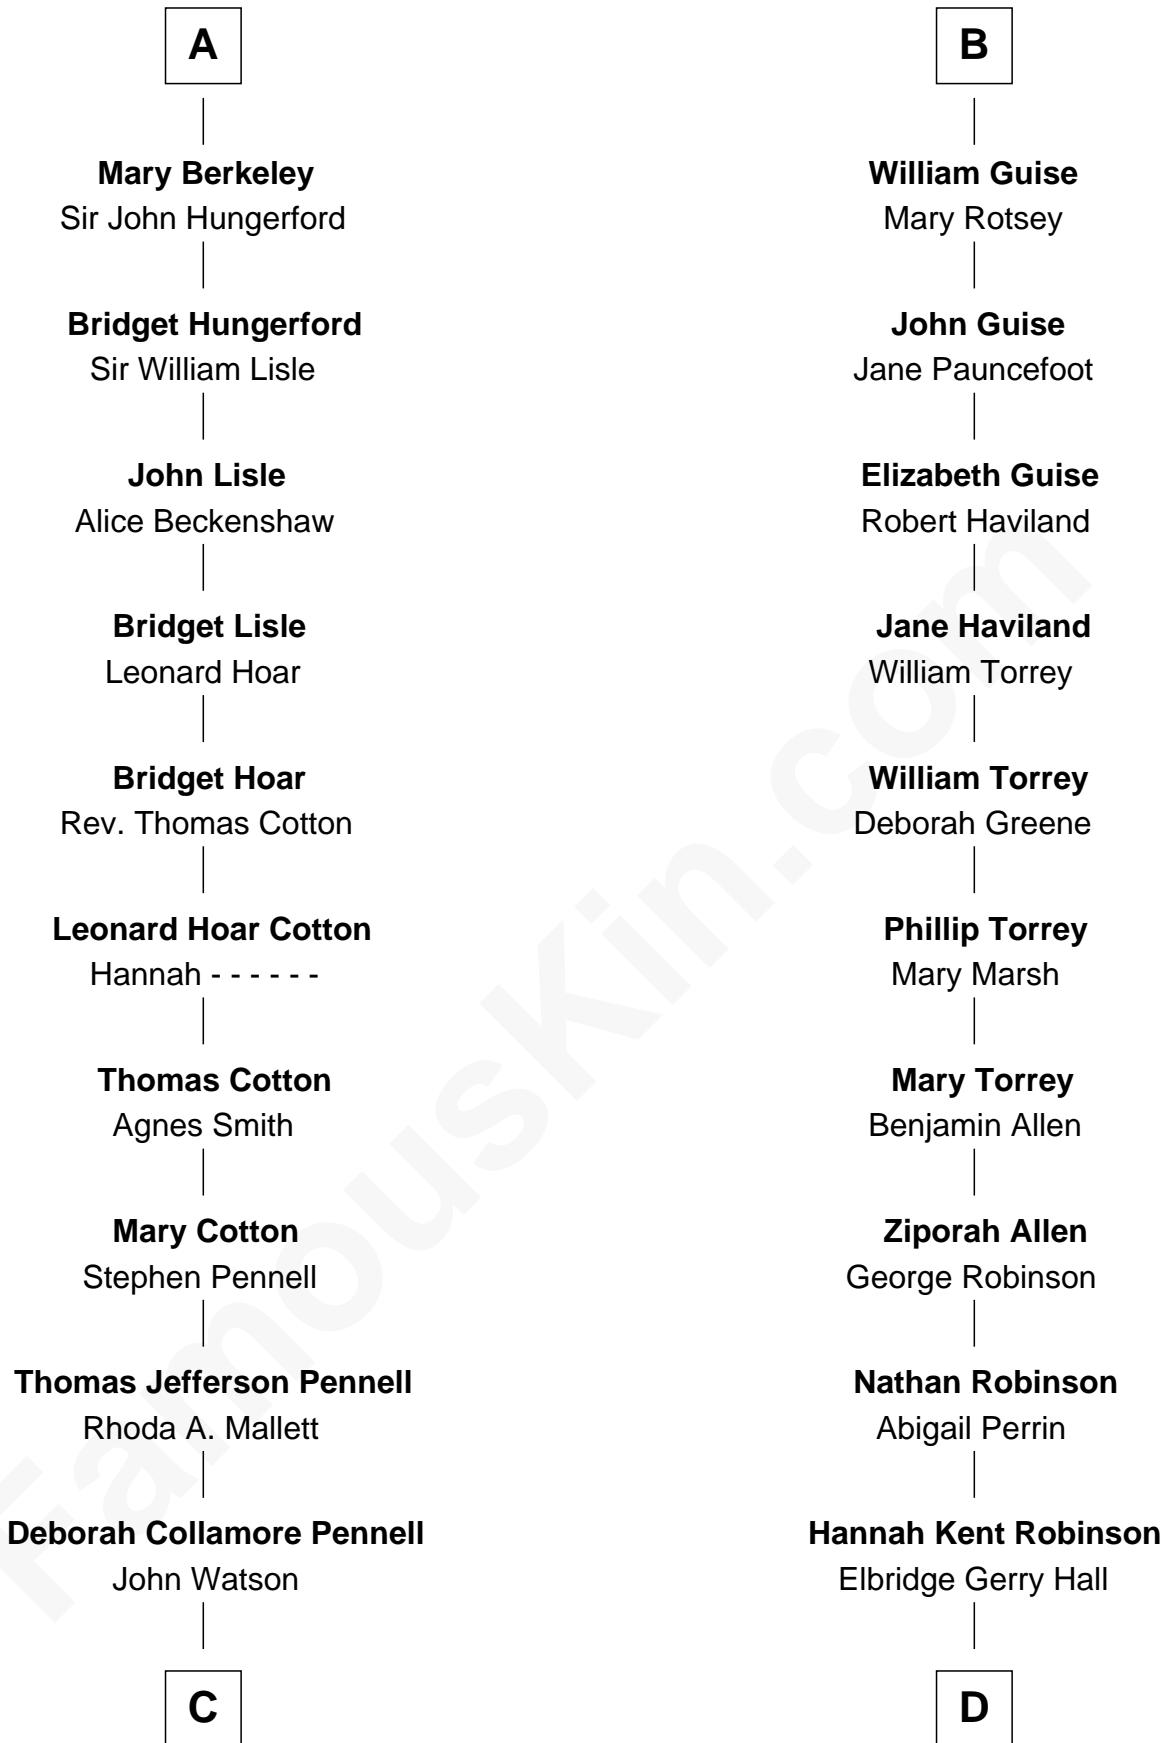

FamousKin.com Relationship Chart of

Warren Buffett

Chairman & CEO, Berkshire Hathaway

20th cousin of

Raquel Welch

Movie Actress

Elizabeth de Badlesmere

*with husband
Sir William de Bohun*

*with husband
Sir Edmund Mortimer*

Elizabeth de Bohun
Sir Richard Fitzalan

Sir Roger de Mortimer
Philippa de Montagu

Elizabeth Fitzalan
Sir Thomas Mowbray

Edmund Mortimer
Philippa Plantagenet

Isabel Mowbray
Sir James Berkeley

Elizabeth Mortimer
Sir Henry Percy

Maurice Berkeley
Isabel Mead

Sir Henry Percy
Eleanor Neville

Anne Berkeley
Sir William Dennis

Katherine Percy
Sir Edmund Grey

Isabel Dennis
Sir John Berkeley

Anne Grey
Sir John Grey

Sir Richard Berkeley
Elizabeth Jermy

Tacy Grey
John Guise

A

B

Probable

C

Susan Ann Watson

Ford Bela Barber