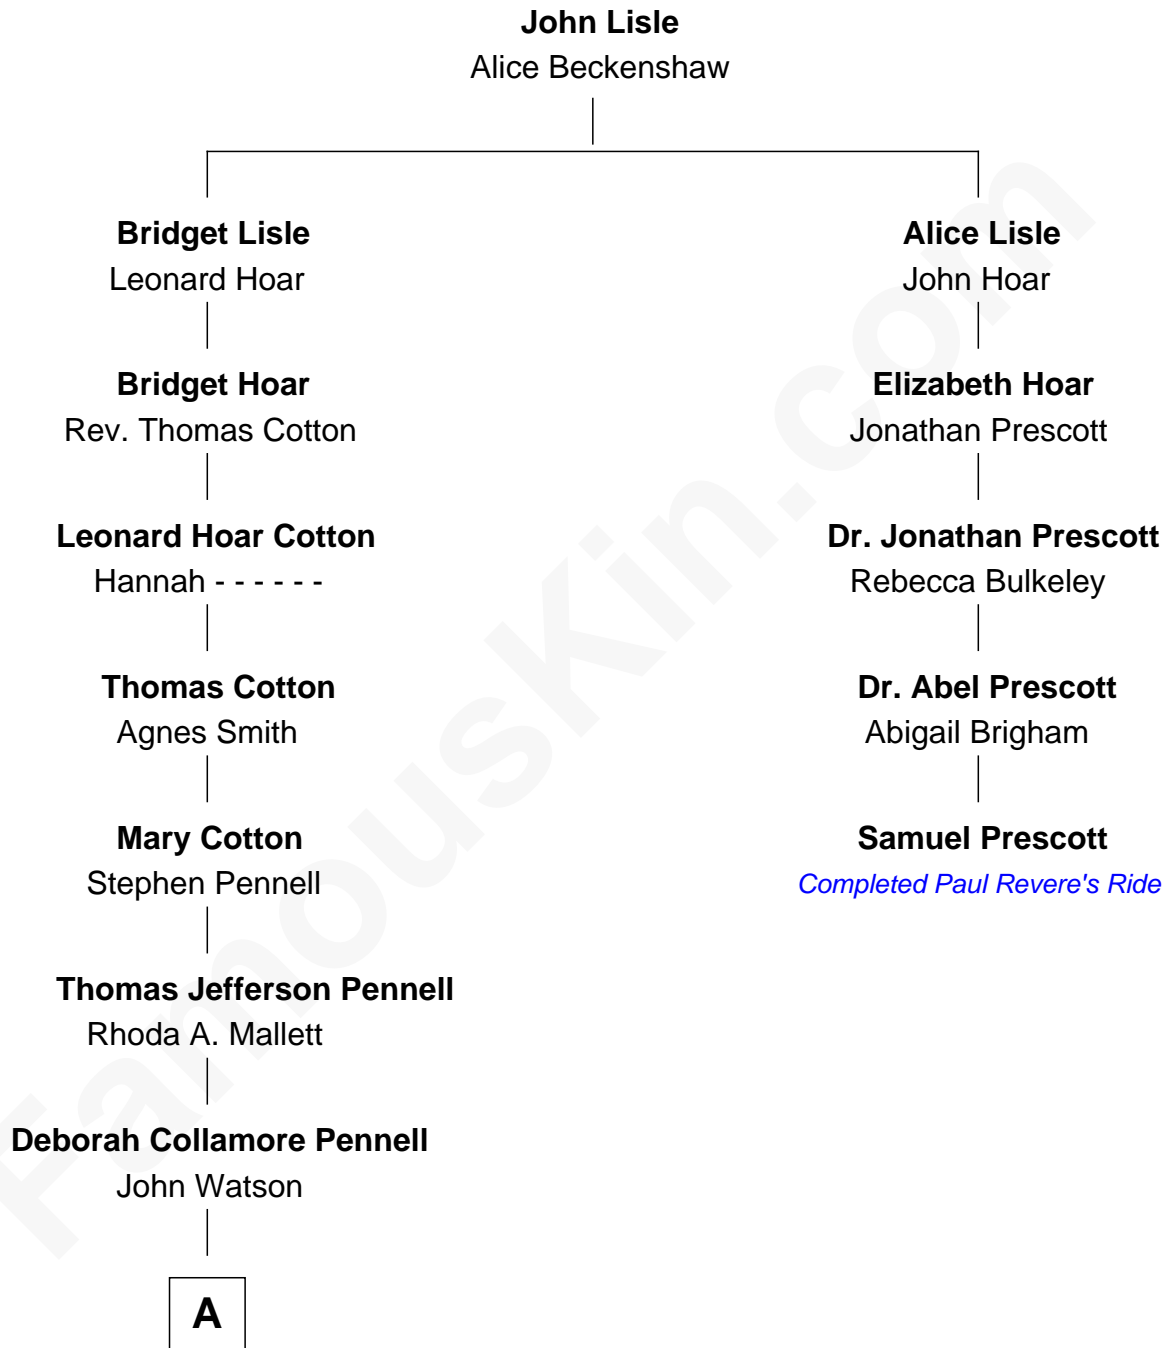

# FamousKin.com Relationship Chart of

**Warren Buffett**

*Chairman & CEO, Berkshire Hathaway*

4th cousin 6 times removed of

**Samuel Prescott**

*Completed Paul Revere's Midnight Ride*

**A**

—  
**Susan Ann Watson**

Ford Bela Barber

—  
**Stella Frances Barber**

John Ammon Stahl

—  
**Leila Stahl**

Howard Homan Buffett

—  
**Warren Buffett**

*Chairman & CEO, Berkshire Hathaway*

FamousKin.com