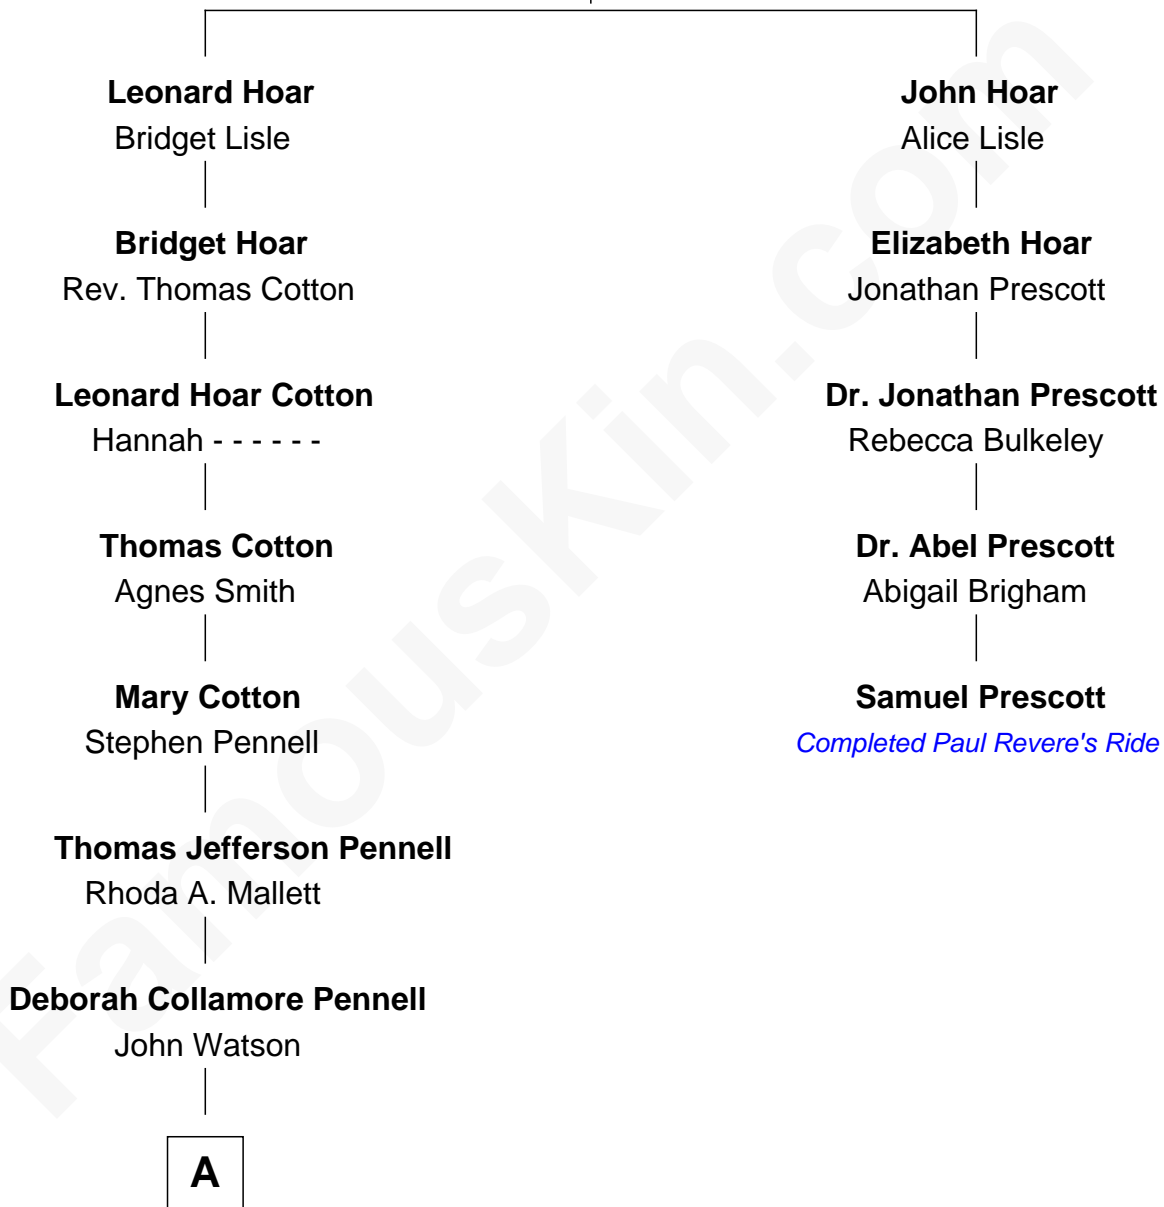

FamousKin.com Relationship Chart of

Warren Buffett

Chairman & CEO, Berkshire Hathaway

4th cousin 6 times removed of

Samuel Prescott

Completed Paul Revere's Midnight Ride

Charles Hoar
Joanna Hincksman

A

—
Susan Ann Watson

Ford Bela Barber

—
Stella Frances Barber

John Ammon Stahl

—
Leila Stahl

Howard Homan Buffett

—
Warren Buffett

Chairman & CEO, Berkshire Hathaway