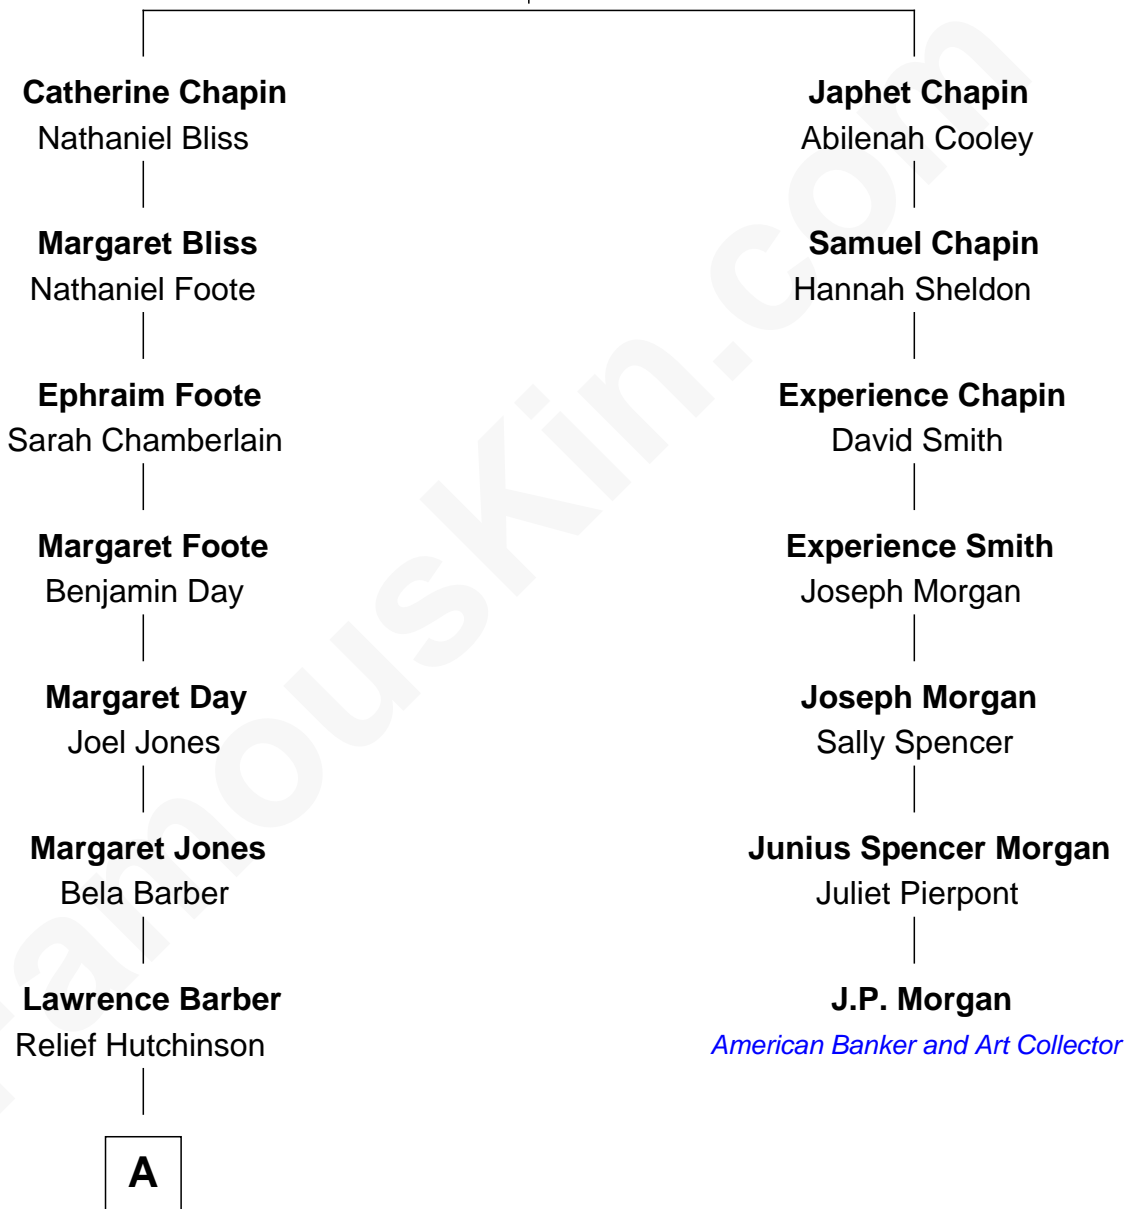

Samuel Chapin

Cicely Penney