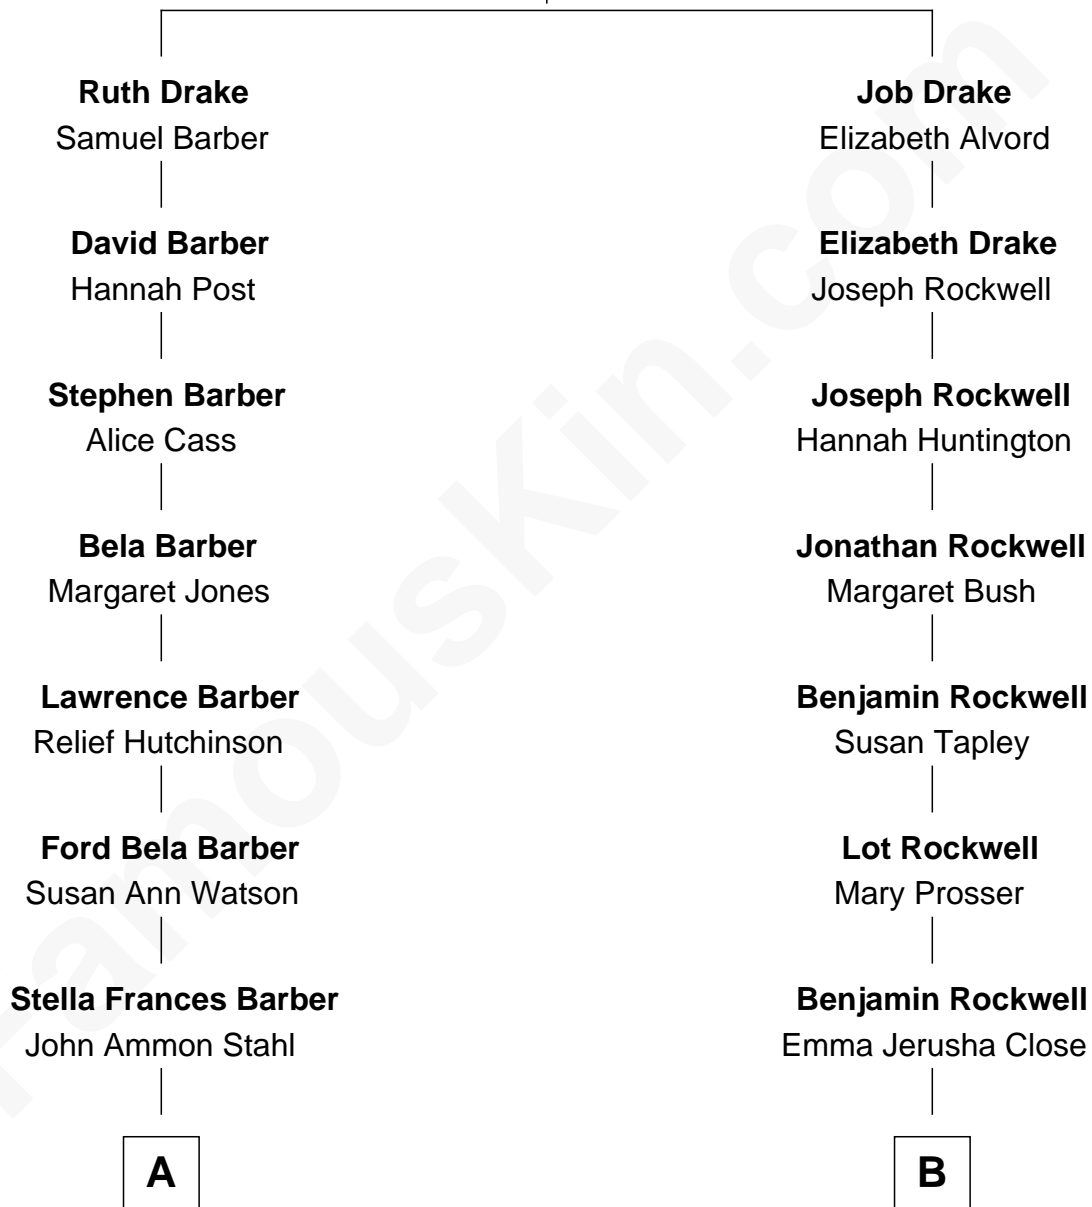

FamousKin.com Relationship Chart of

Warren Buffett

Chairman & CEO, Berkshire Hathaway

8th cousin of

Willard Rockwell

Founder, Rockwell International

John Drake

Hannah Moore

A

Leila Stahl
Howard Homan Buffett

Warren Buffett
Chairman & CEO, Berkshire Hathaway

B

Frederick Joshua Rockwell
Katharine Celia Herr

Willard Rockwell
Founder, Rockwell International

FamousKin.com