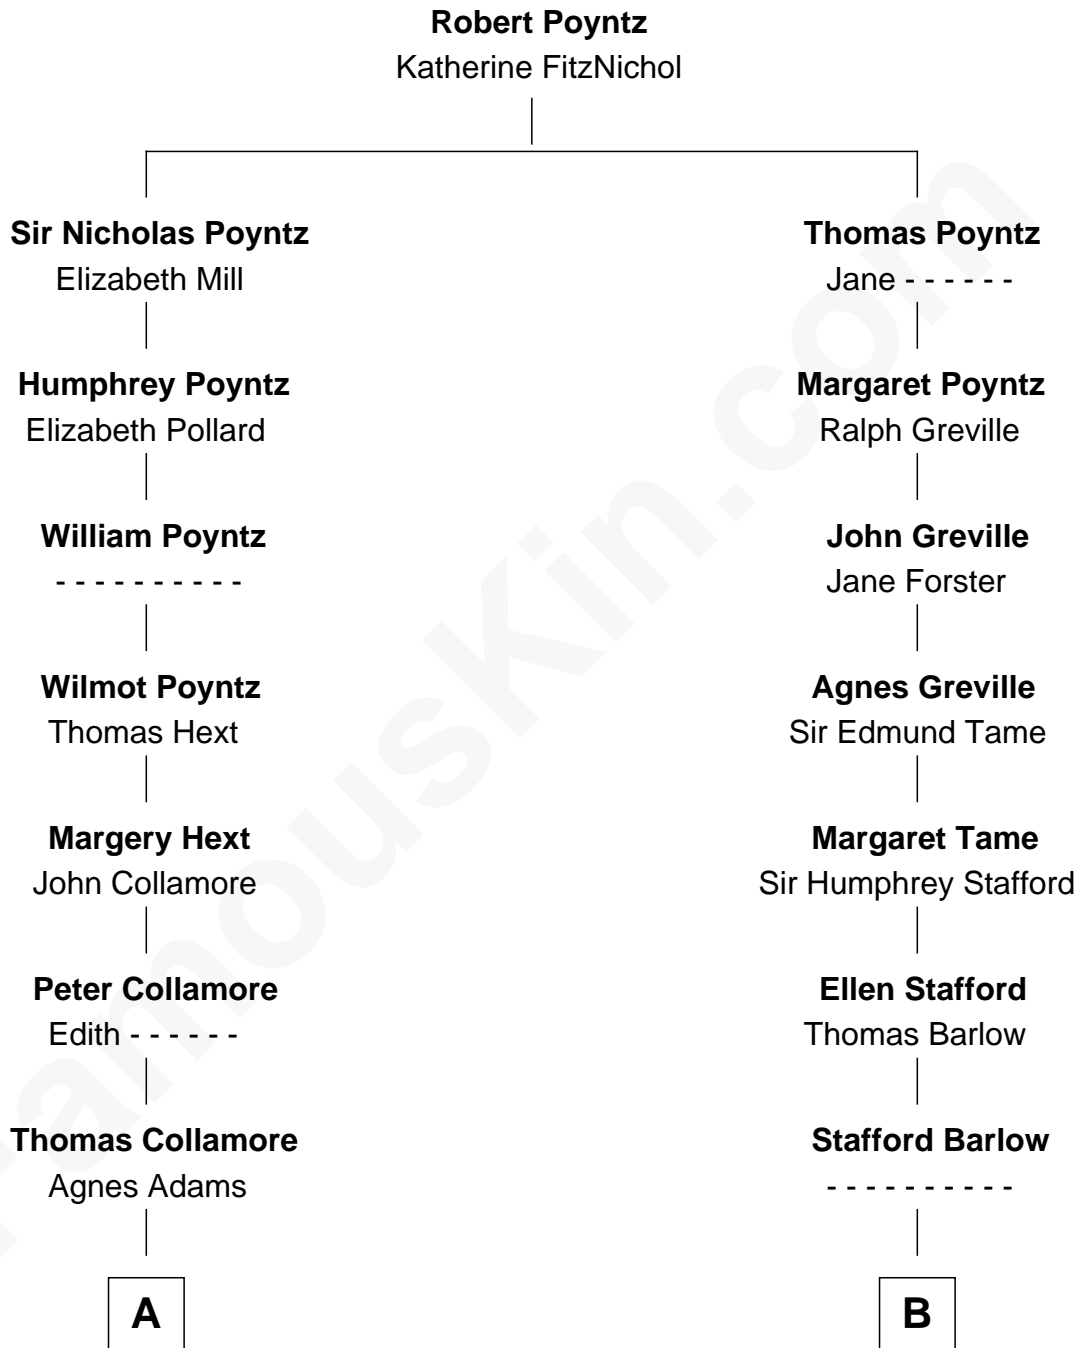

FamousKin.com Relationship Chart of

Warren Buffett

Chairman & CEO, Berkshire Hathaway

11th cousin 7 times removed of

William Ellery

Signer of the Declaration of Independence

C

—
Leila Stahl

Howard Homan Buffett

—
Warren Buffett

Chairman & CEO, Berkshire Hathaway

FamousKin.com