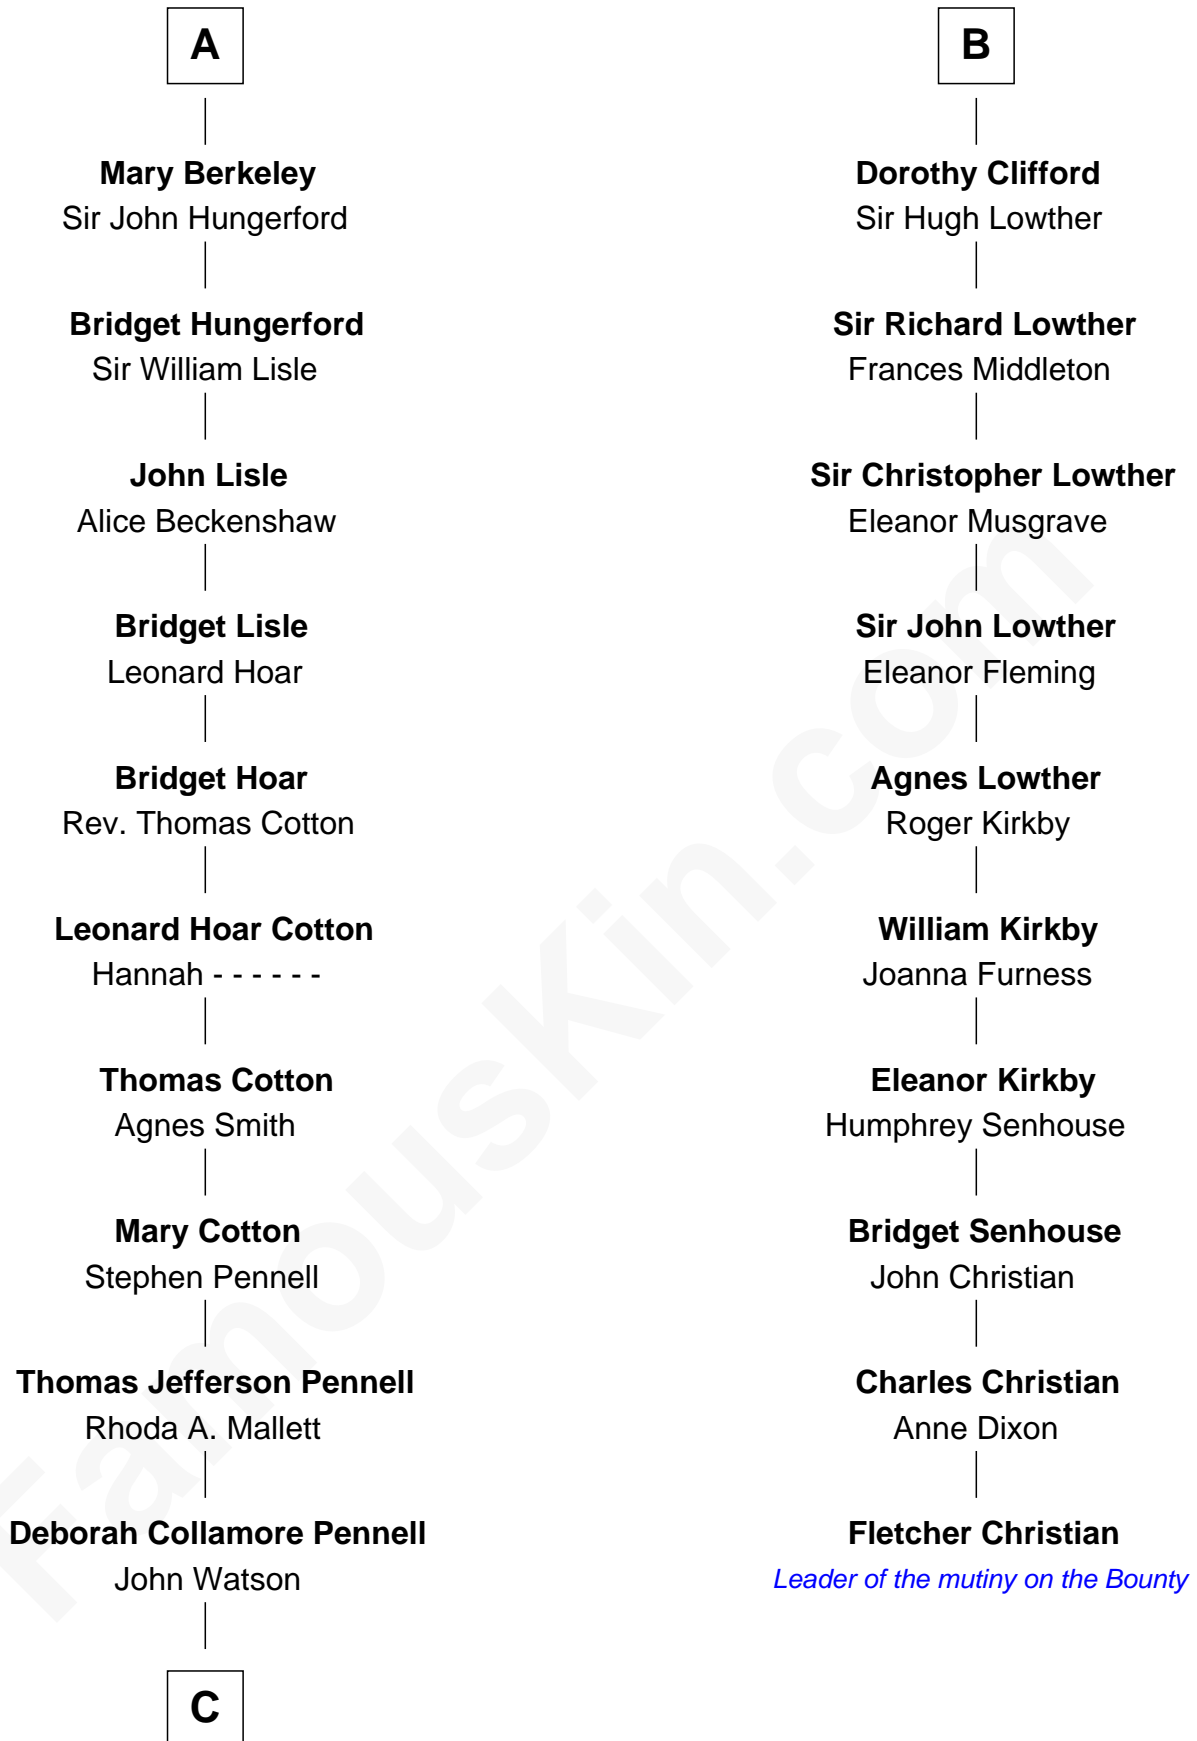

# FamousKin.com Relationship Chart of

**Warren Buffett**

*Chairman & CEO, Berkshire Hathaway*

**16th cousin 4 times removed of**

**Fletcher Christian**

*Leader of the mutiny on the Bounty*

**Elizabeth de Badlesmere**

**Thomas Clifford**  
Joan Dacre

**Isabel Dennis**  
Sir John Berkeley

**John Clifford**  
Margaret Bromflete

**Sir Richard Berkeley**  
Elizabeth Jermy

**Henry Clifford**  
Florence Pudsey

**A**

**B**

**C**

—  
**Susan Ann Watson**

Ford Bela Barber

—  
**Stella Frances Barber**

John Ammon Stahl

—  
**Leila Stahl**

Howard Homan Buffett

—  
**Warren Buffett**

*Chairman & CEO, Berkshire Hathaway*