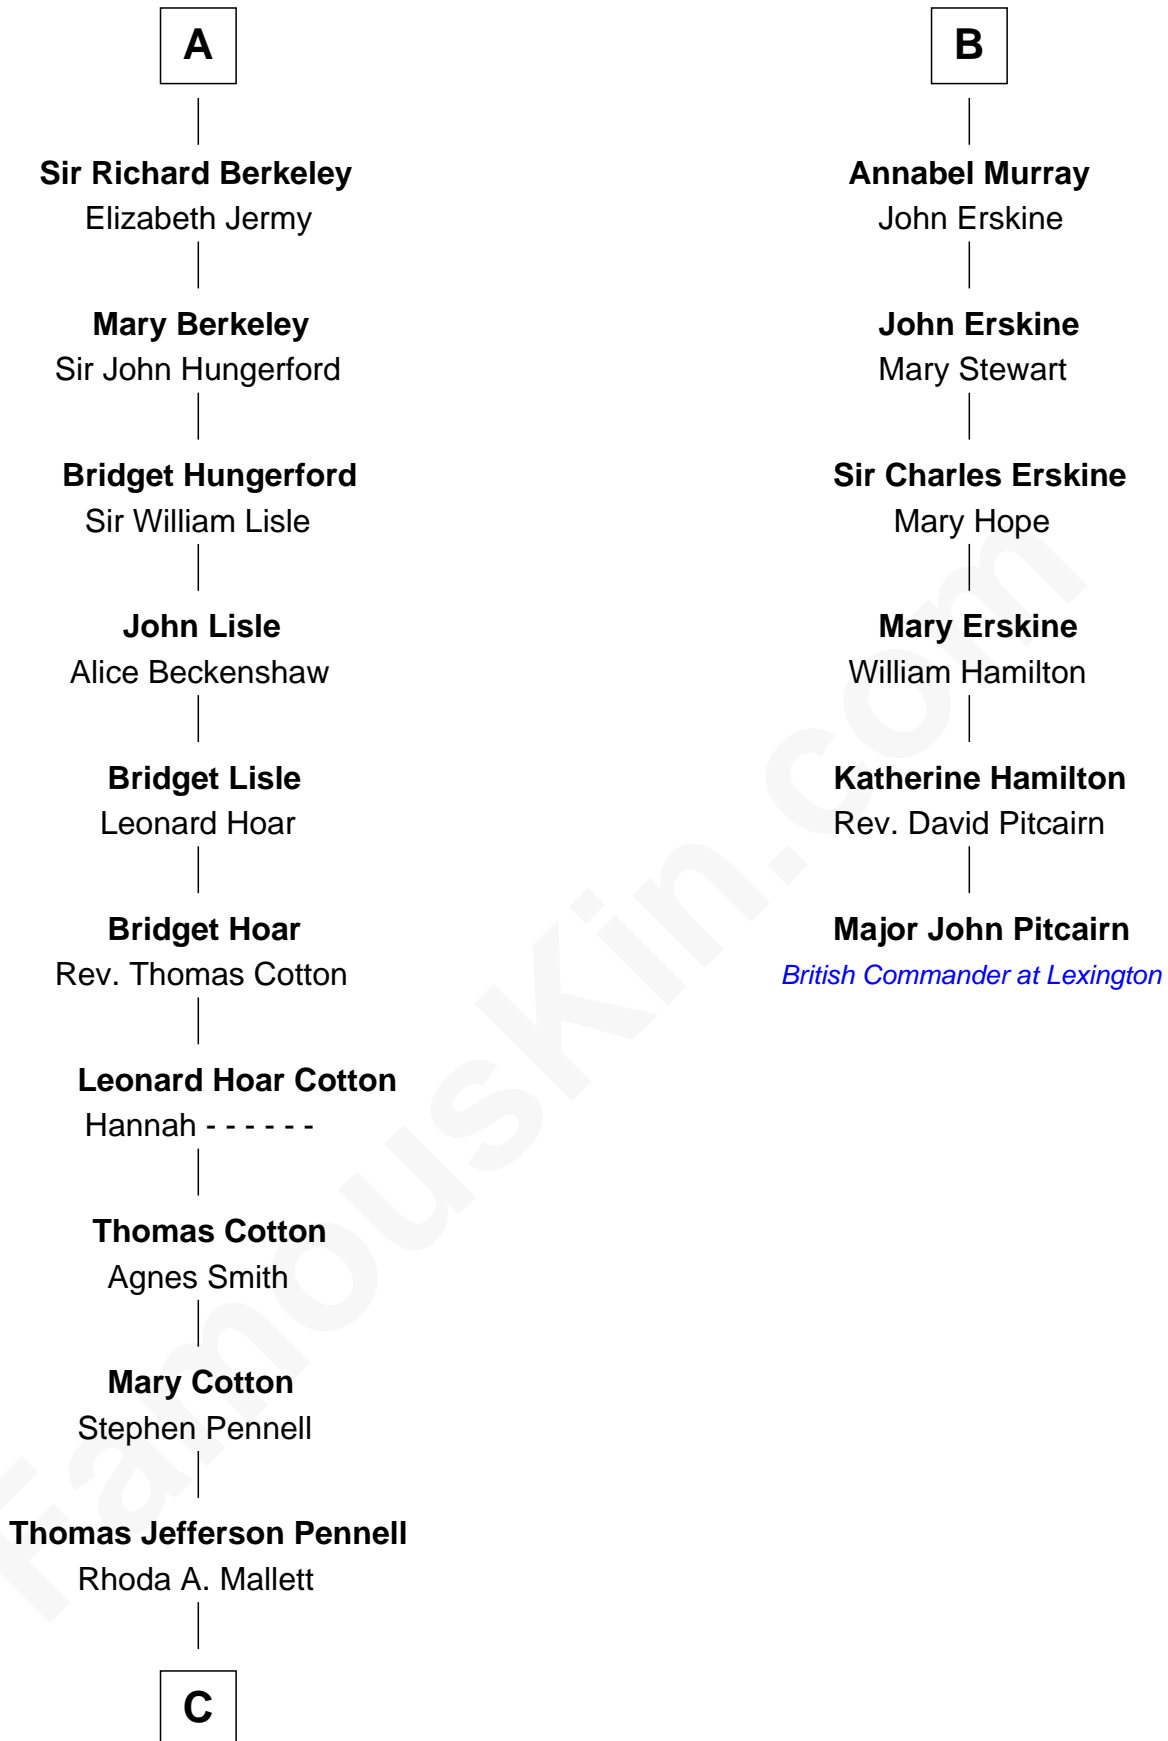

FamousKin.com

Relationship Chart of

Warren Buffett

Chairman & CEO, Berkshire Hathaway

12th cousin 9 times removed of

Major John Pitcairn

British Commander at Battle of Lexington

Henry Plantagenet
Maud de Chaworth

C

Deborah Collamore Pennell

John Watson

Susan Ann Watson

Ford Bela Barber

Stella Frances Barber

John Ammon Stahl

Leila Stahl