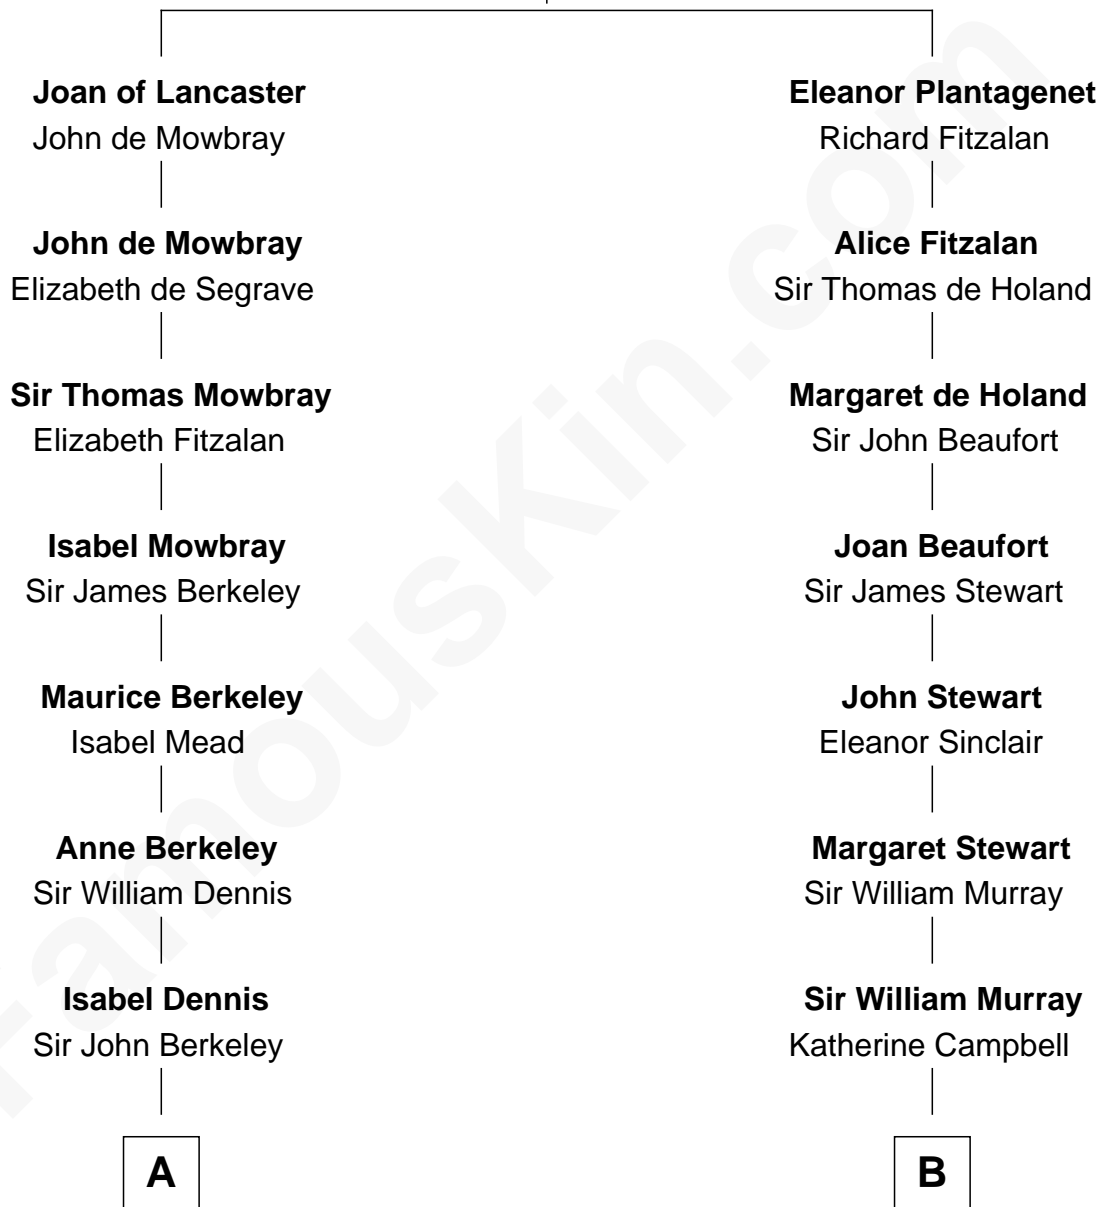

FamousKin.com

Relationship Chart of

Warren Buffett

Chairman & CEO, Berkshire Hathaway

12th cousin 9 times removed of

Major John Pitcairn

British Commander at Battle of Lexington

Henry Plantagenet
Maud de Chaworth

C

Deborah Collamore Pennell

John Watson

Susan Ann Watson

Ford Bela Barber

Stella Frances Barber

John Ammon Stahl

Leila Stahl