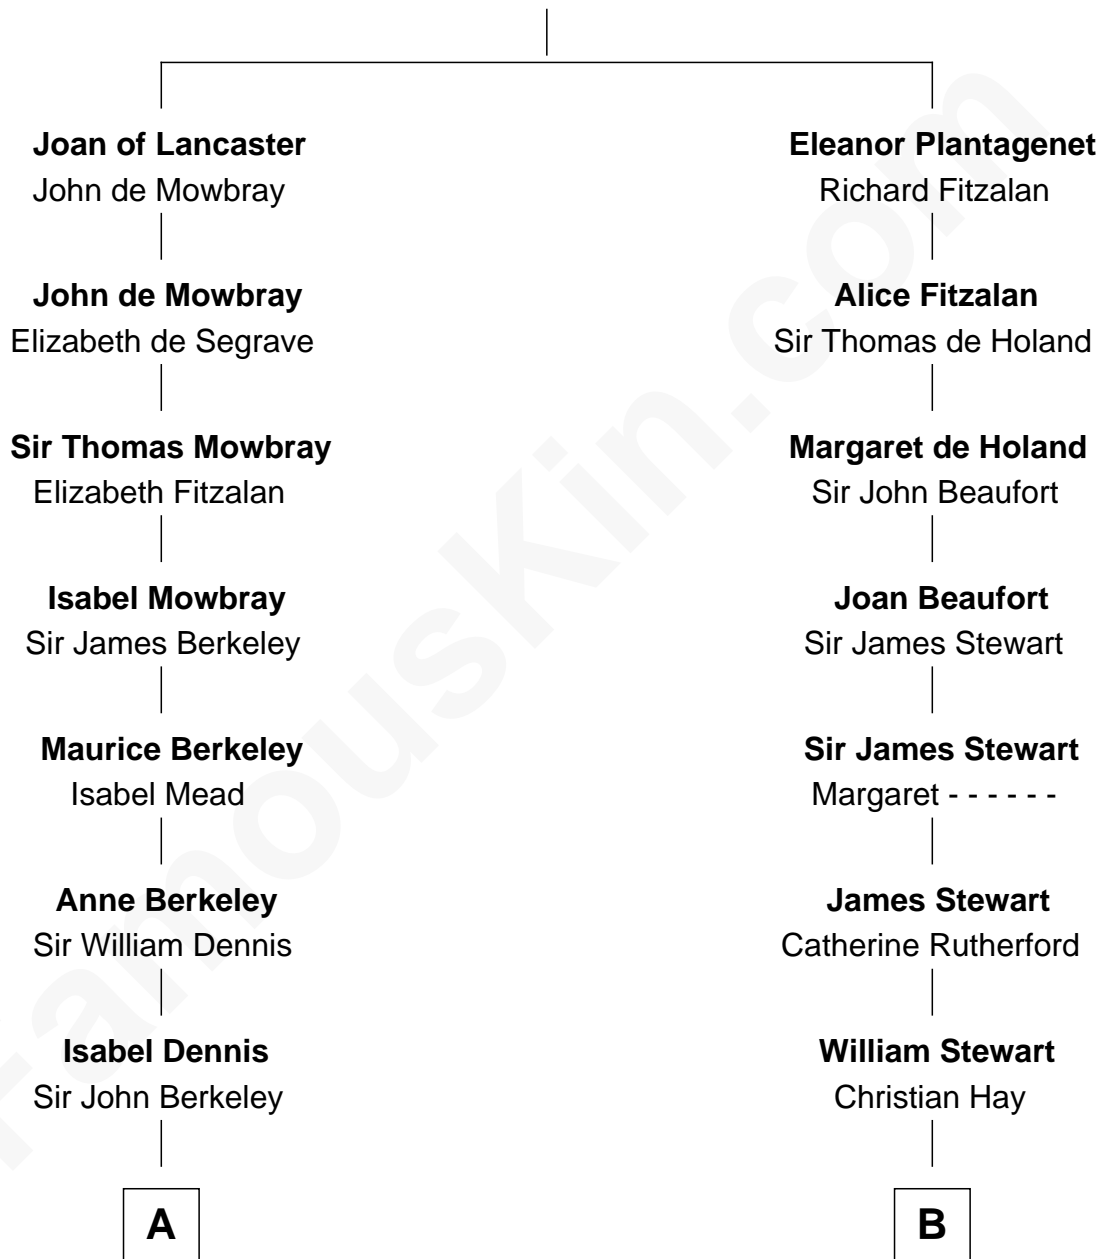

# FamousKin.com Relationship Chart of

**Warren Buffett**

*Chairman & CEO, Berkshire Hathaway*

**16th cousin 5 times removed of**

**Noel Coward**

*Playwright, Actor, and Songwriter*

**Henry Plantagenet**

Maud de Chaworth

**C**

Deborah Collamore Pennell

John Watson

Susan Ann Watson

Ford Bela Barber

Stella Frances Barber

John Ammon Stahl

Leila Stahl