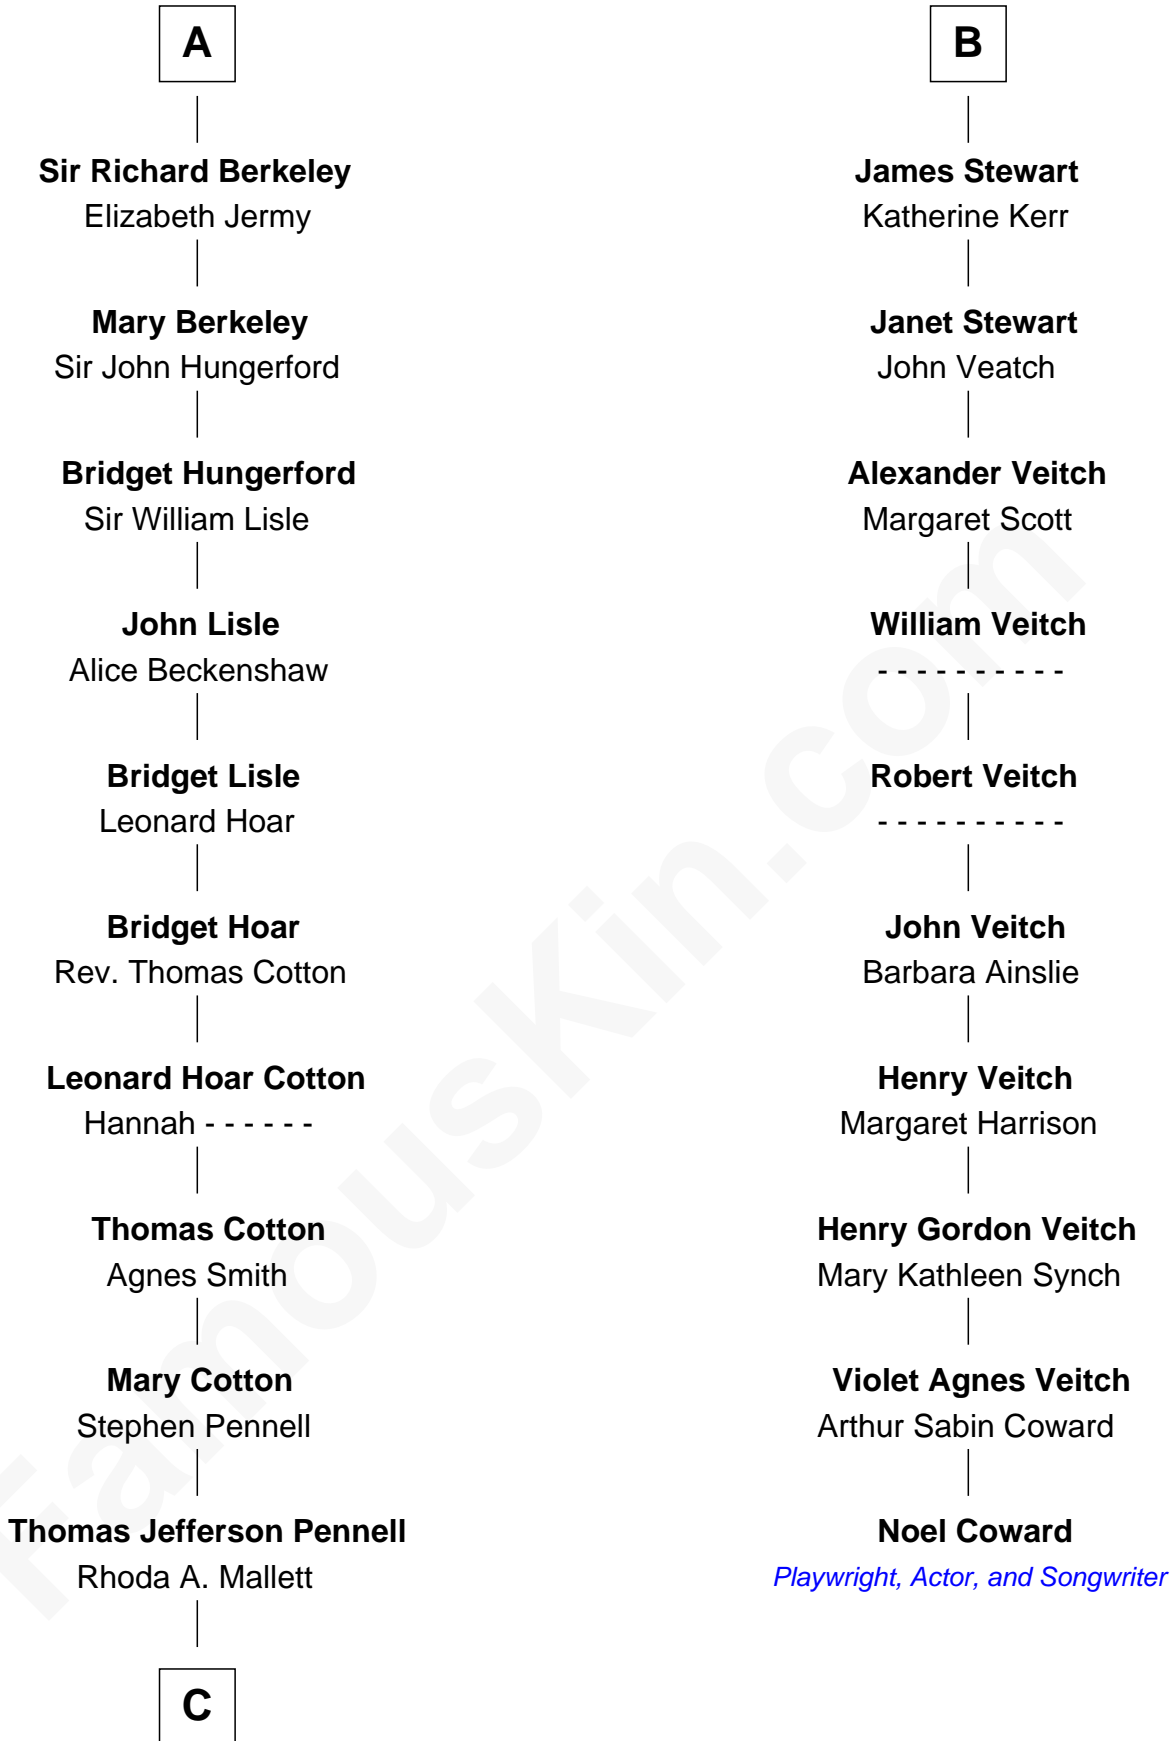

# FamousKin.com Relationship Chart of

**Warren Buffett**

*Chairman & CEO, Berkshire Hathaway*

**16th cousin 5 times removed of**

**Noel Coward**

*Playwright, Actor, and Songwriter*

**Henry Plantagenet**

Maud de Chaworth

**C**

Deborah Collamore Pennell

John Watson

Susan Ann Watson

Ford Bela Barber

Stella Frances Barber

John Ammon Stahl

Leila Stahl