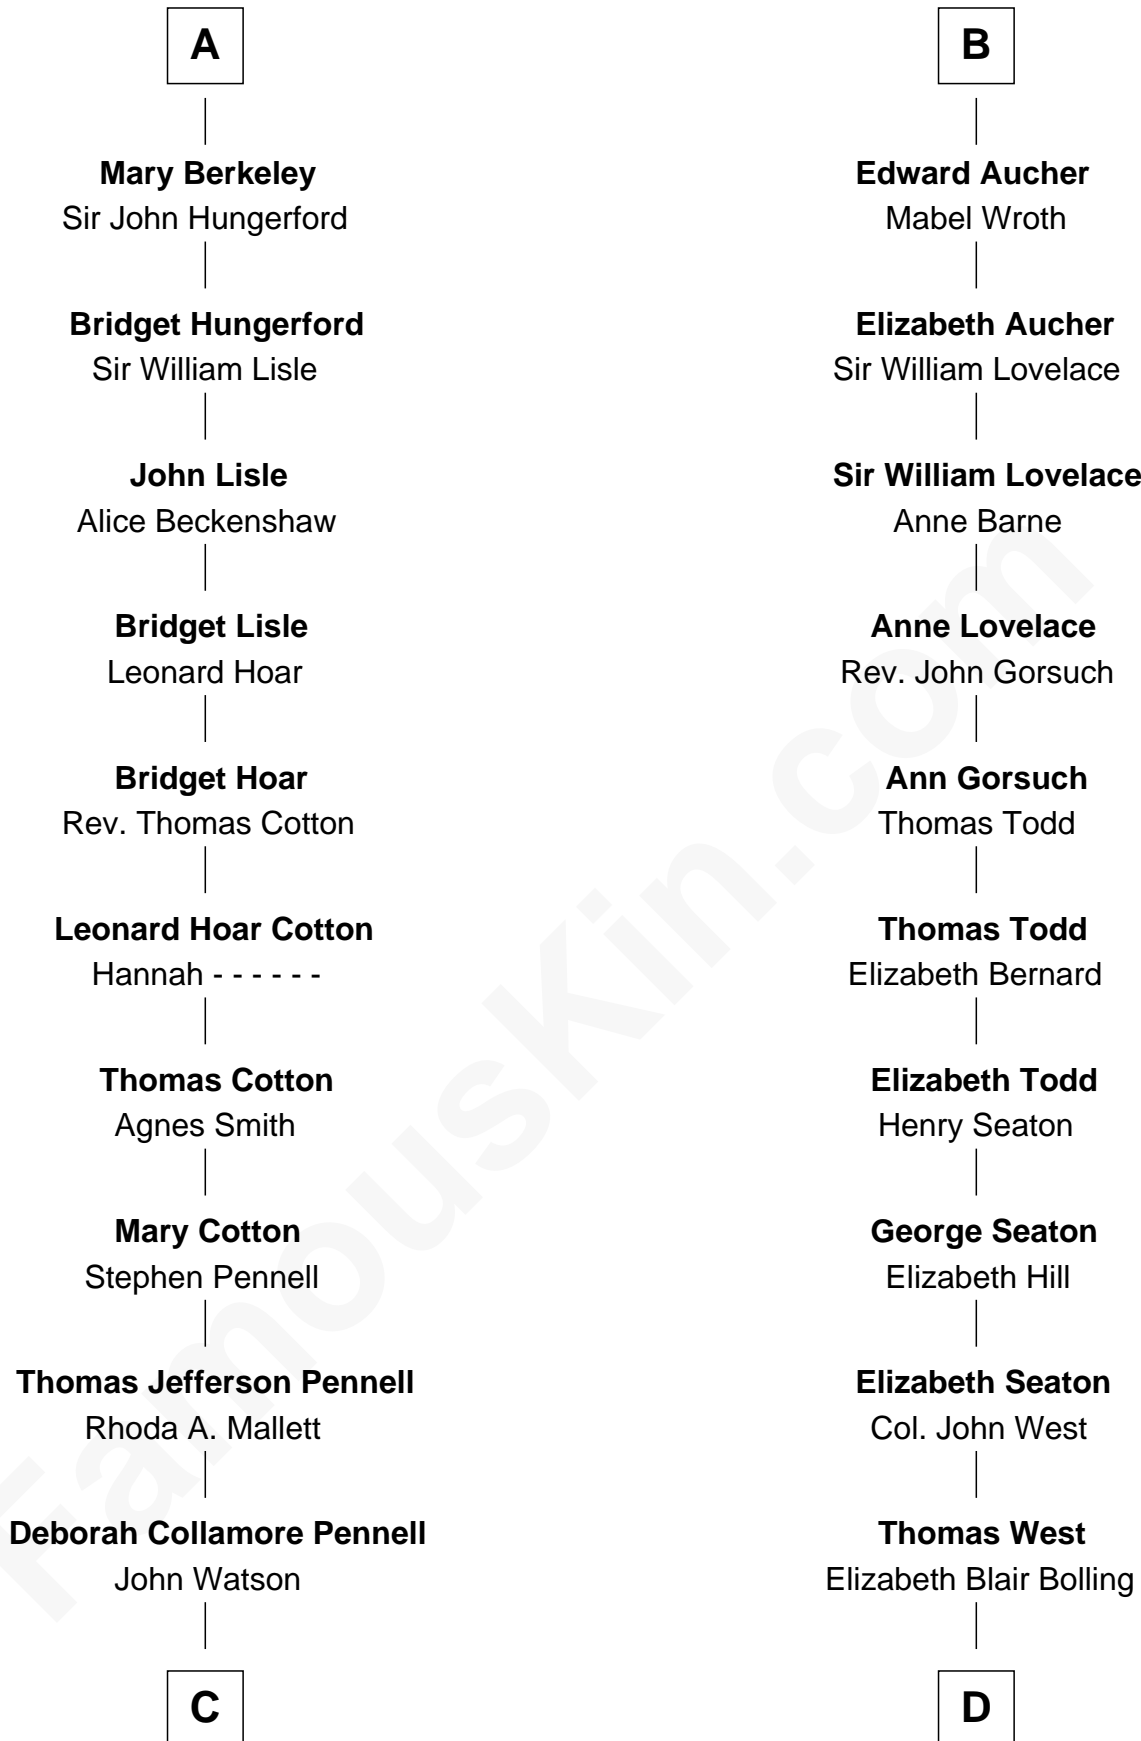

# FamousKin.com Relationship Chart of

**Warren Buffett**

*Chairman & CEO, Berkshire Hathaway*

20th cousin 1 time removed of

**Admiral Richard Byrd**

*Polar Explorer*

**Richard Fitzalan**

*with wife  
Eleanor Plantagenet*

**Isabel Mowbray**  
Sir James Berkeley

**Philippa Sergeaux**  
Sir Robert Pashley

**Maurice Berkeley**  
Isabel Mead

**Anne Pashley**  
Edward Tyrrell

**Anne Berkeley**  
Sir William Dennis

**Philippa Tyrrell**  
Thomas Cornwallis

**Isabel Dennis**  
Sir John Berkeley

**Sir William Cornwallis**  
Elizabeth Stanford

**Sir Richard Berkeley**  
Elizabeth Jermy

**Affra Cornwallis**  
Sir Anthony Aucher

**A**

**B**

**C**

**Susan Ann Watson**  
Ford Bela Barber

**Stella Frances Barber**  
John Ammon Stahl

**Leila Stahl**  
Howard Homan Buffett

**Warren Buffett**  
*Chairman & CEO, Berkshire Hathaway*

**D**

**Eliza Bolling West**  
Dr. Joel Walker Flood

**Col. Henry De La Warr Flood**  
Mary Elizabeth Trent