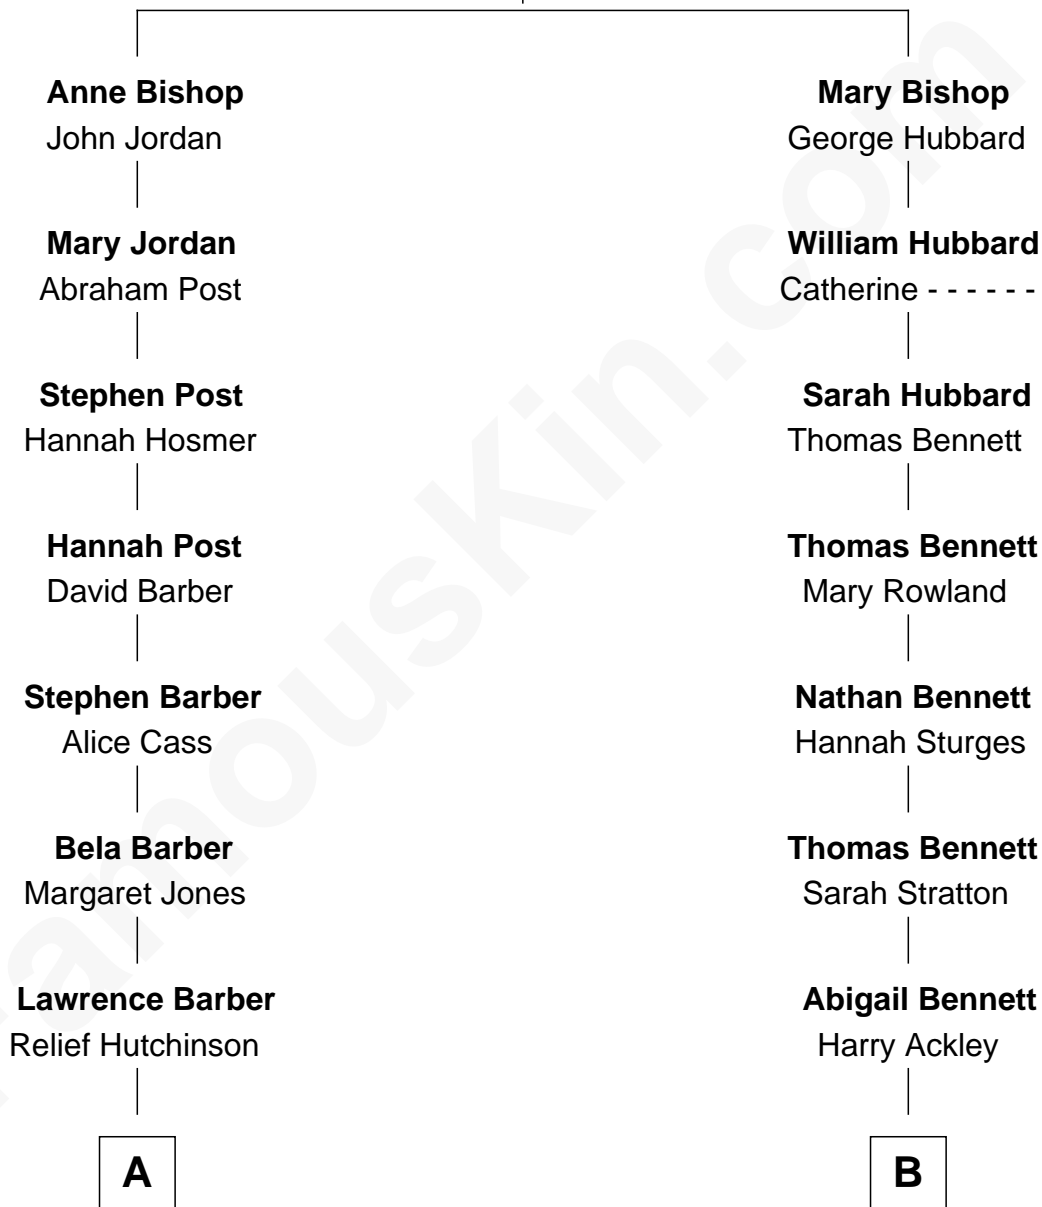

FamousKin.com Relationship Chart of

Warren Buffett

Chairman & CEO, Berkshire Hathaway

10th cousin 2 times removed of

Sydney Biddle Barrows

Mayflower Madam

John Bishop

Anne - - - - -

A

Ford Bela Barber
Susan Ann Watson

Stella Frances Barber
John Ammon Stahl

Leila Stahl
Howard Homan Buffett

Warren Buffett
Chairman & CEO, Berkshire Hathaway

B

Lorenzo Ackley
Emma Arabella Bosworth

Helen Eva Ackley
William Gildersleeve Parke