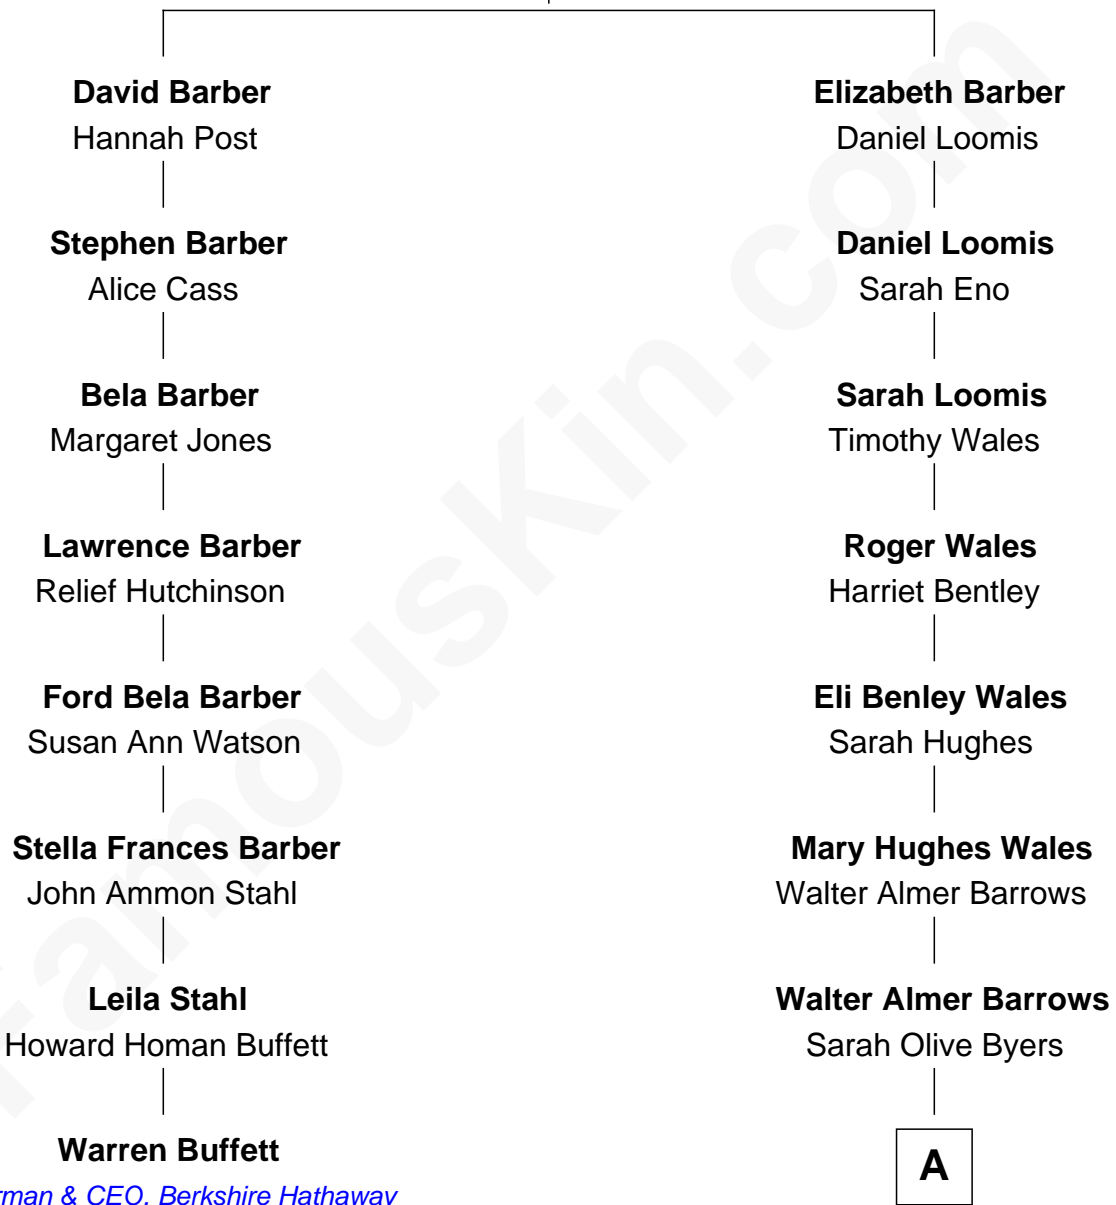

FamousKin.com

Relationship Chart of

Warren Buffett

Chairman & CEO, Berkshire Hathaway

7th cousin 2 times removed of

Sydney Biddle Barrows

Mayflower Madam

Samuel Barber

Ruth Drake

A

Donald Byers Barrows

Sydney Biddle

Donald Byers Barrows

Jeannette Ballantine

Sydney Biddle Barrows

Mayflower Madam