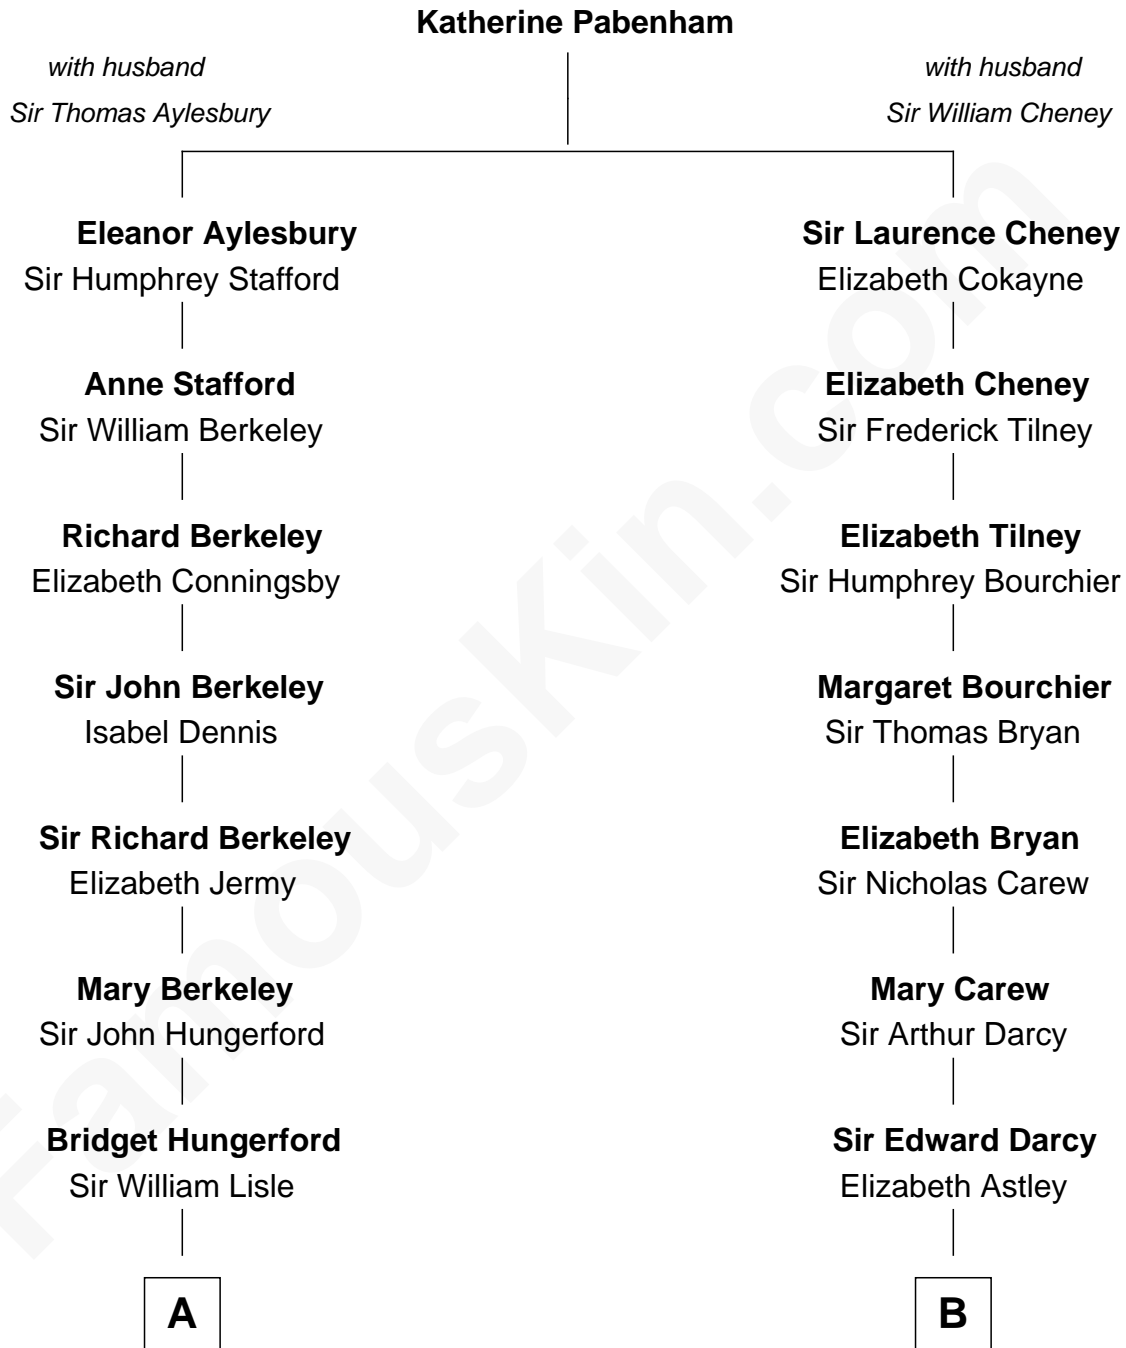

FamousKin.com

Relationship Chart of

Warren Buffett

Chairman & CEO, Berkshire Hathaway

12th cousin 6 times removed of

Robert Treat Paine

Signer of the Declaration of Independence

C