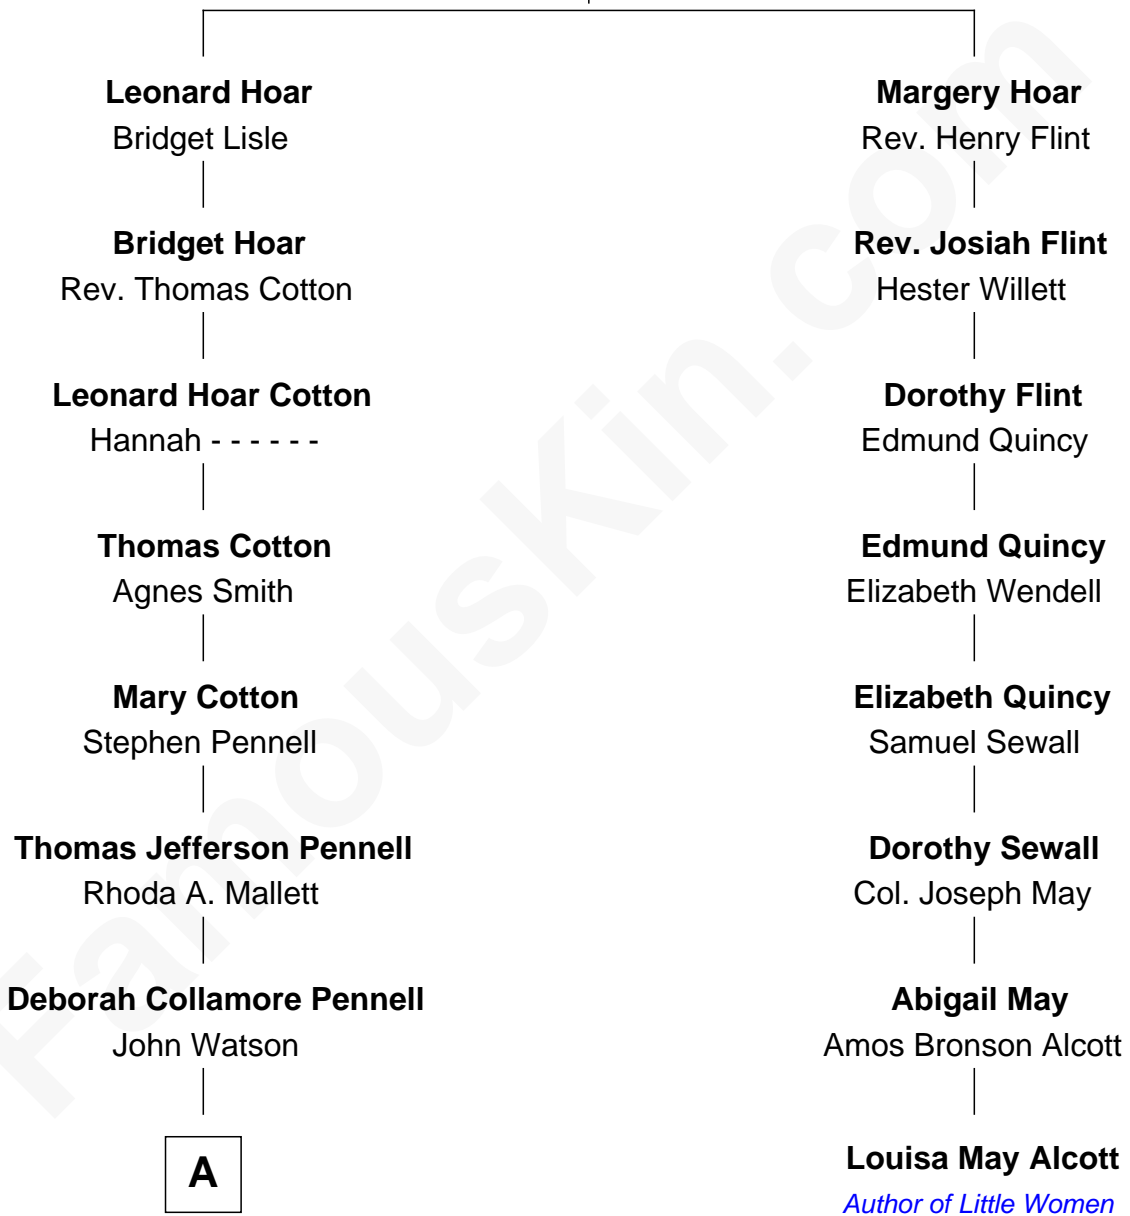

# FamousKin.com Relationship Chart of

**Warren Buffett**

*Chairman & CEO, Berkshire Hathaway*

7th cousin 3 times removed of

**Louisa May Alcott**

*Author of Little Women*

**Charles Hoar**  
Joanna Hincksman

**A**

—  
**Susan Ann Watson**

Ford Bela Barber

—  
**Stella Frances Barber**

John Ammon Stahl

—  
**Leila Stahl**

Howard Homan Buffett

—  
**Warren Buffett**