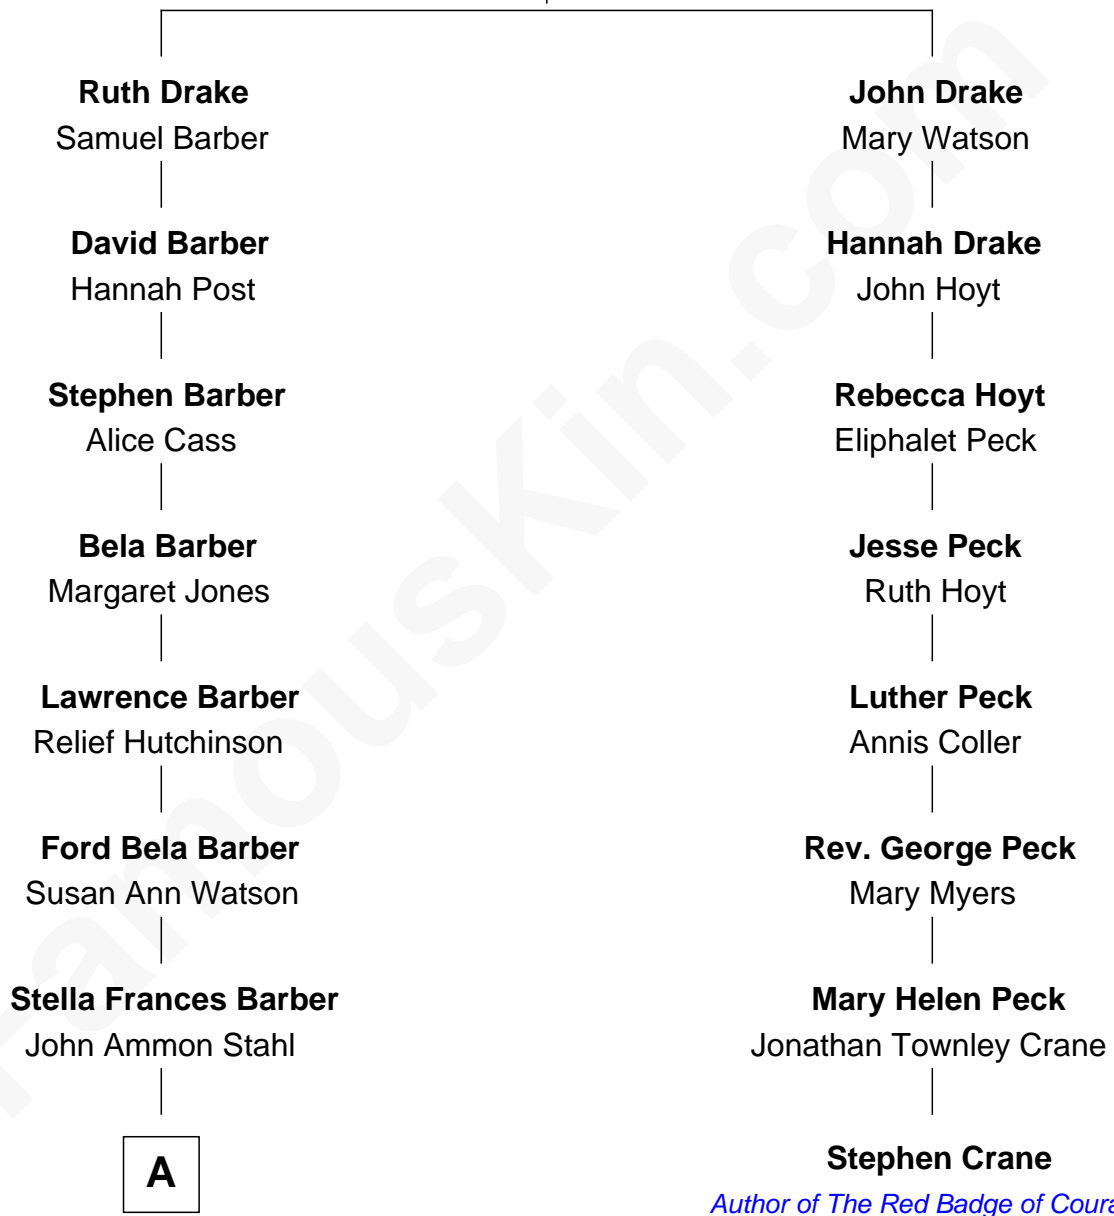

# FamousKin.com Relationship Chart of

**Warren Buffett**

*Chairman & CEO, Berkshire Hathaway*

7th cousin 1 time removed of

**Stephen Crane**

*Author of The Red Badge of Courage*

**John Drake**  
Hannah Moore

**A**

**Leila Stahl**

Howard Homan Buffett

**Warren Buffett**

*Chairman & CEO, Berkshire Hathaway*

FamousKin.com