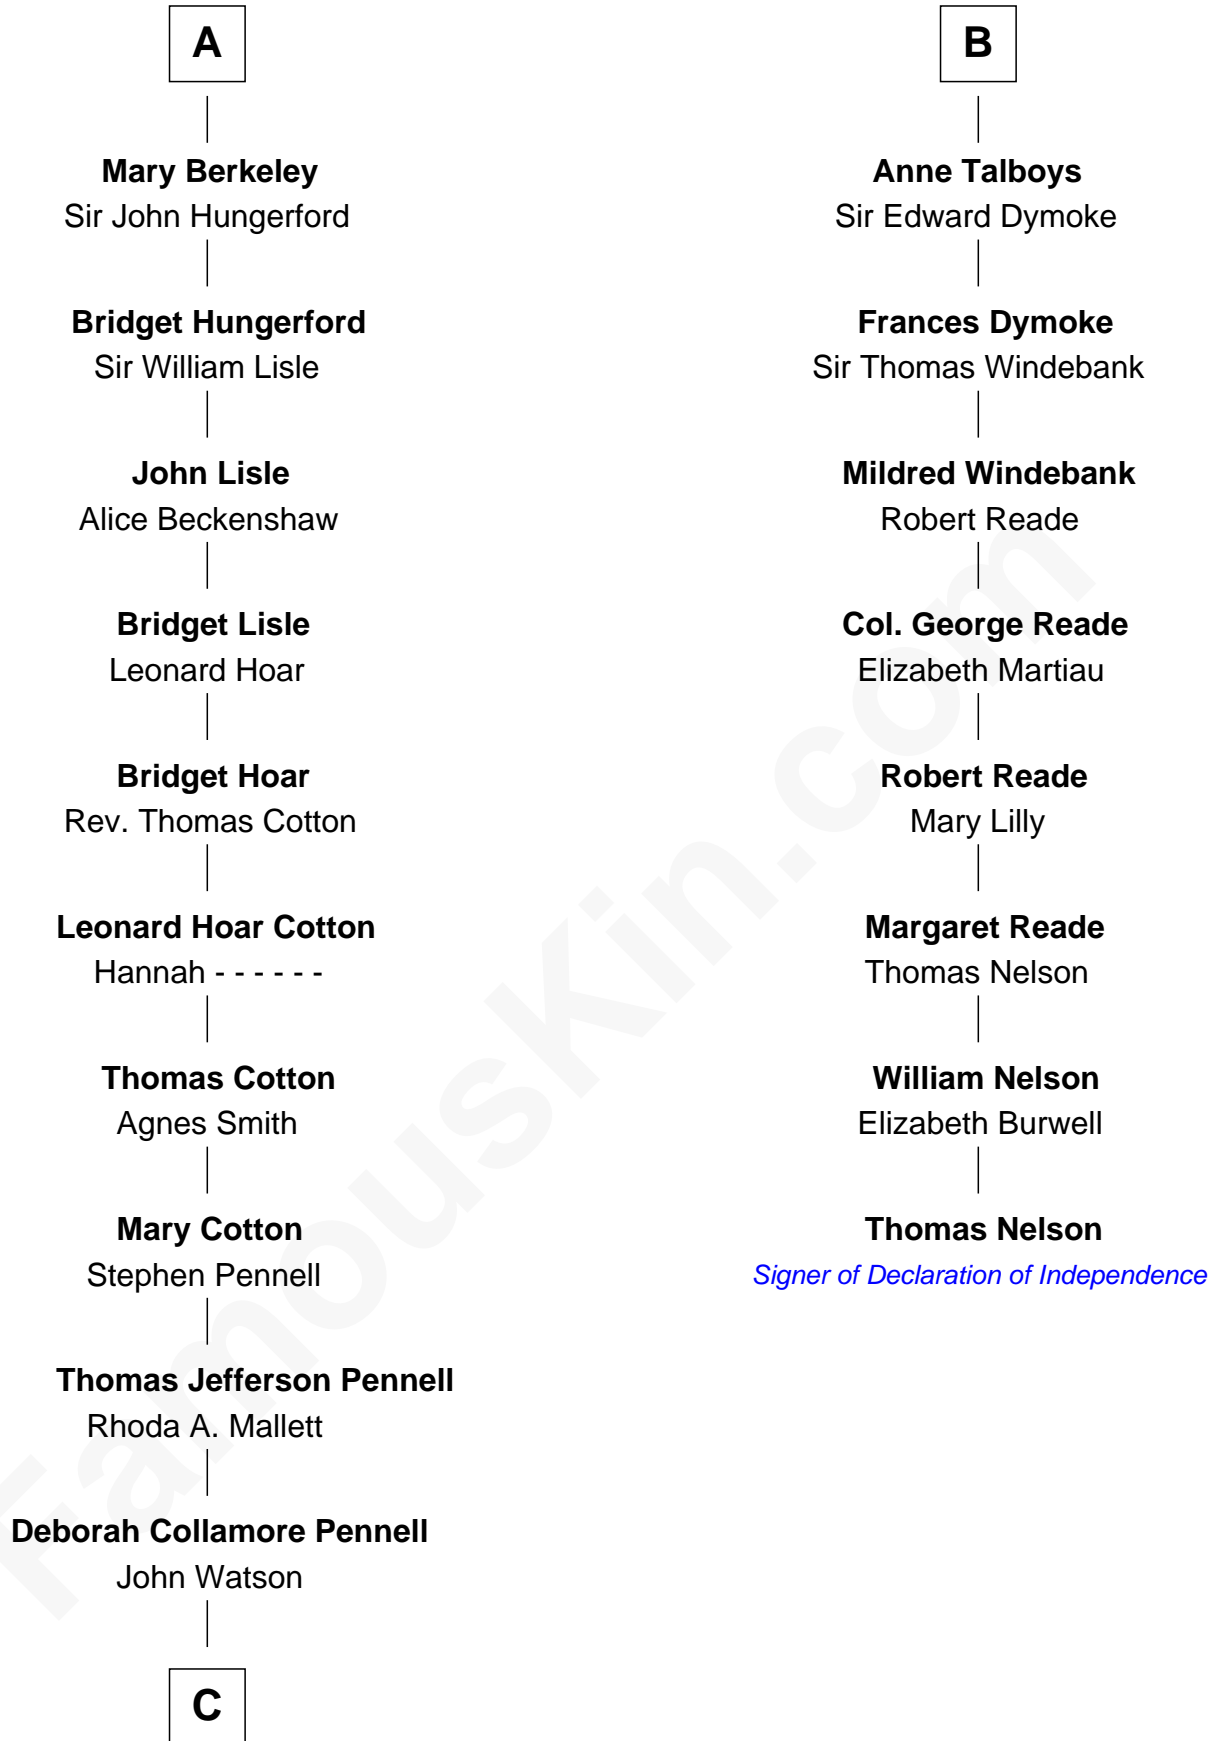

# FamousKin.com Relationship Chart of

**Warren Buffett**

*Chairman & CEO, Berkshire Hathaway*

**14th cousin 6 times removed of**

**Thomas Nelson**

*Signer of the Declaration of Independence*

**C**

—  
**Susan Ann Watson**

Ford Bela Barber

—  
**Stella Frances Barber**

John Ammon Stahl

—  
**Leila Stahl**

Howard Homan Buffett

—  
**Warren Buffett**

*Chairman & CEO, Berkshire Hathaway*

FamousKin.com