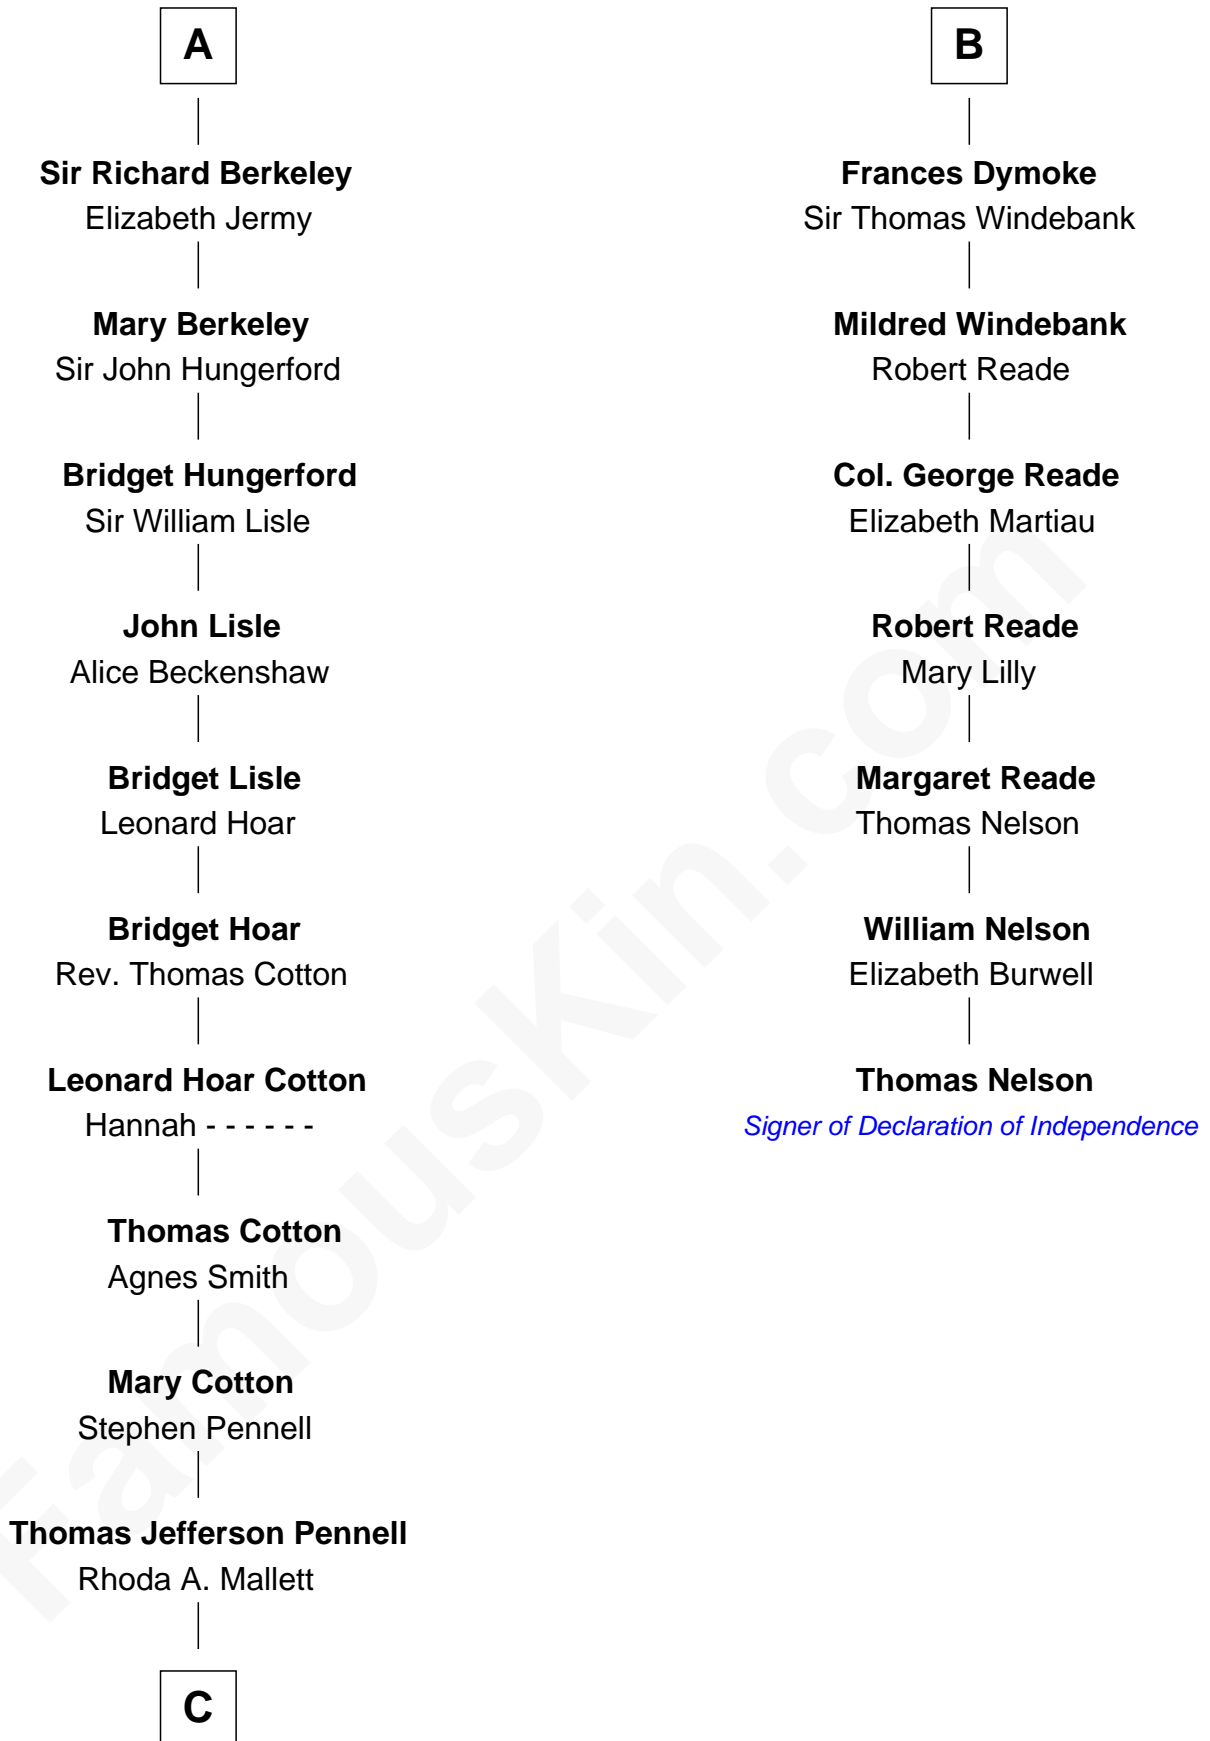

FamousKin.com Relationship Chart of

Warren Buffett

Chairman & CEO, Berkshire Hathaway

13th cousin 8 times removed of

Thomas Nelson

Signer of the Declaration of Independence

Sir Maurice de Berkeley

Eve la Zouche

Sir William Gascoigne

Elizabeth Gascoigne

Sir George Talboys

Anne Talboys

Sir Edward Dymoke

B

C

Deborah Collamore Pennell

John Watson

Susan Ann Watson

Ford Bela Barber

Stella Frances Barber

John Ammon Stahl

Leila Stahl

Howard Homan Buffett

Warren Buffett