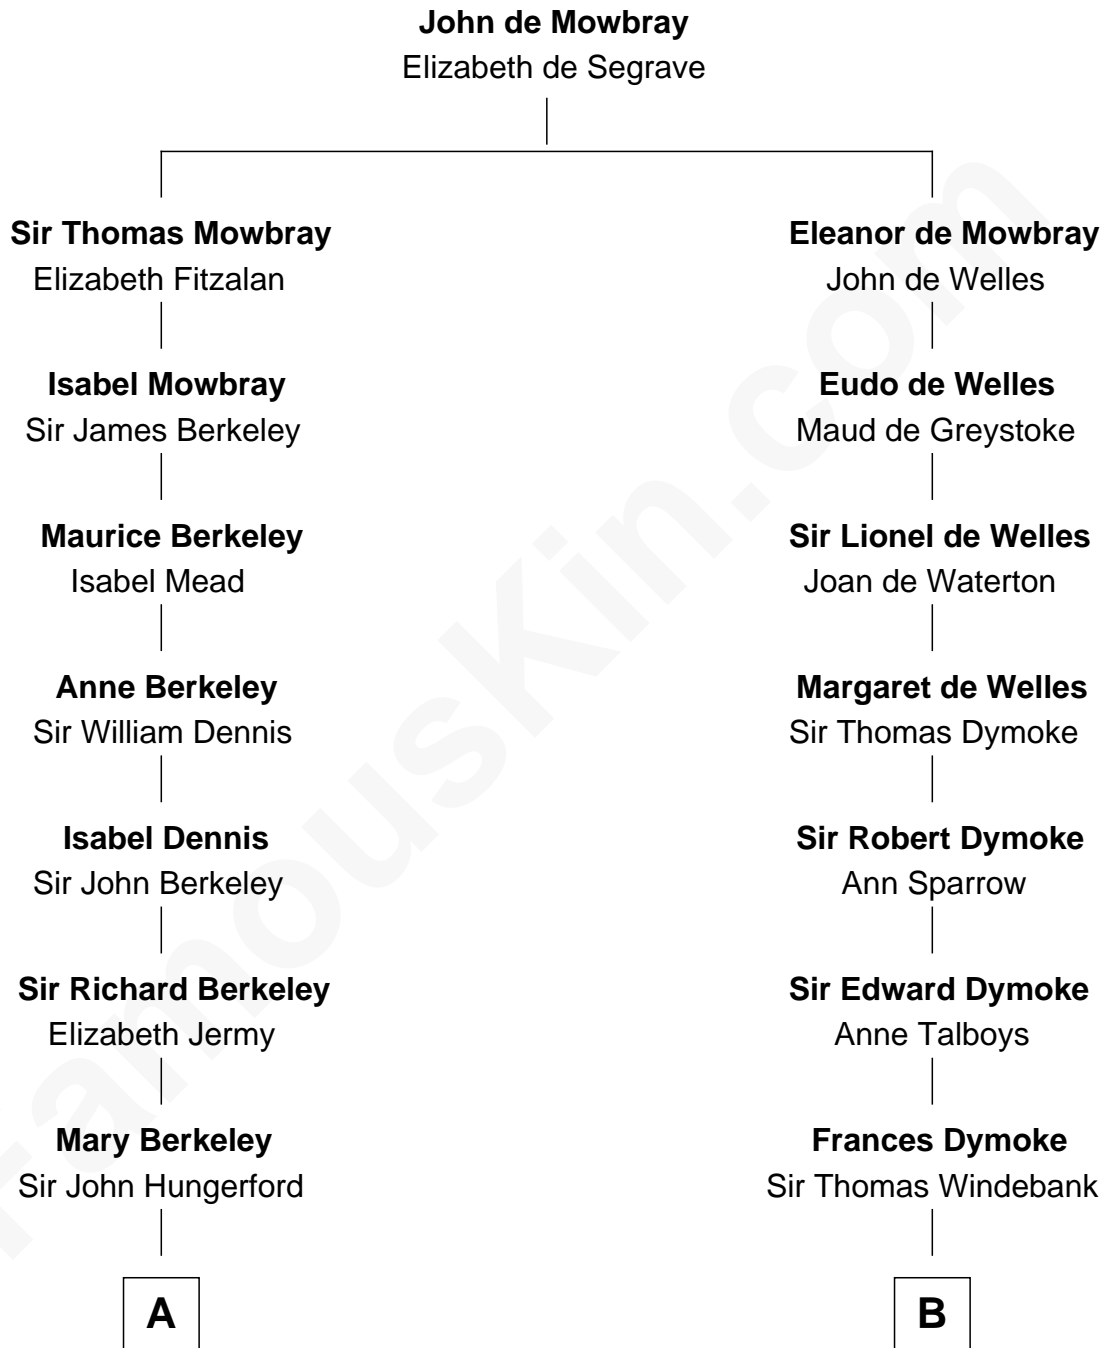

FamousKin.com Relationship Chart of

Warren Buffett

Chairman & CEO, Berkshire Hathaway

12th cousin 7 times removed of

Thomas Nelson

Signer of the Declaration of Independence

C

—
Stella Frances Barber

John Ammon Stahl

—
Leila Stahl

Howard Homan Buffett

—
Warren Buffett

Chairman & CEO, Berkshire Hathaway

FamousKin.com