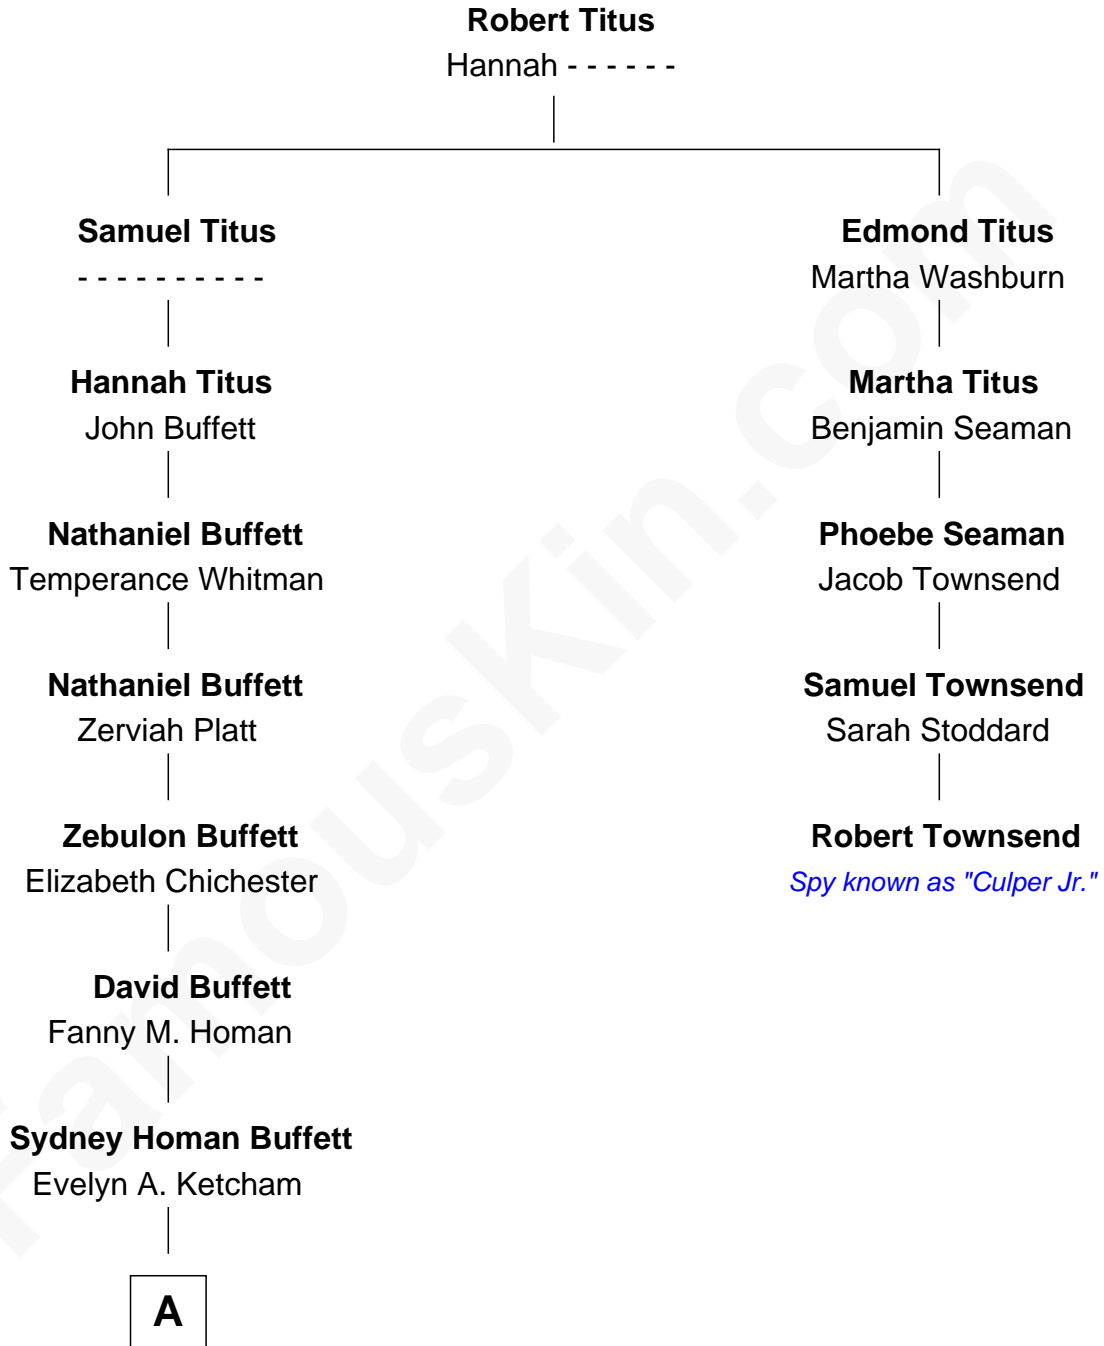

# FamousKin.com Relationship Chart of

**Warren Buffett**

*Chairman & CEO, Berkshire Hathaway*

4th cousin 5 times removed of

**Robert Townsend**

*Member of the Culper Spy Ring during the American Revolution*

**A**

Ernest Platt Buffett  
Henrietta Daisy Duvall

Howard Homan Buffett  
Leila Stahl

Warren Buffett  
*Chairman & CEO, Berkshire Hathaway*

FamousKin.com