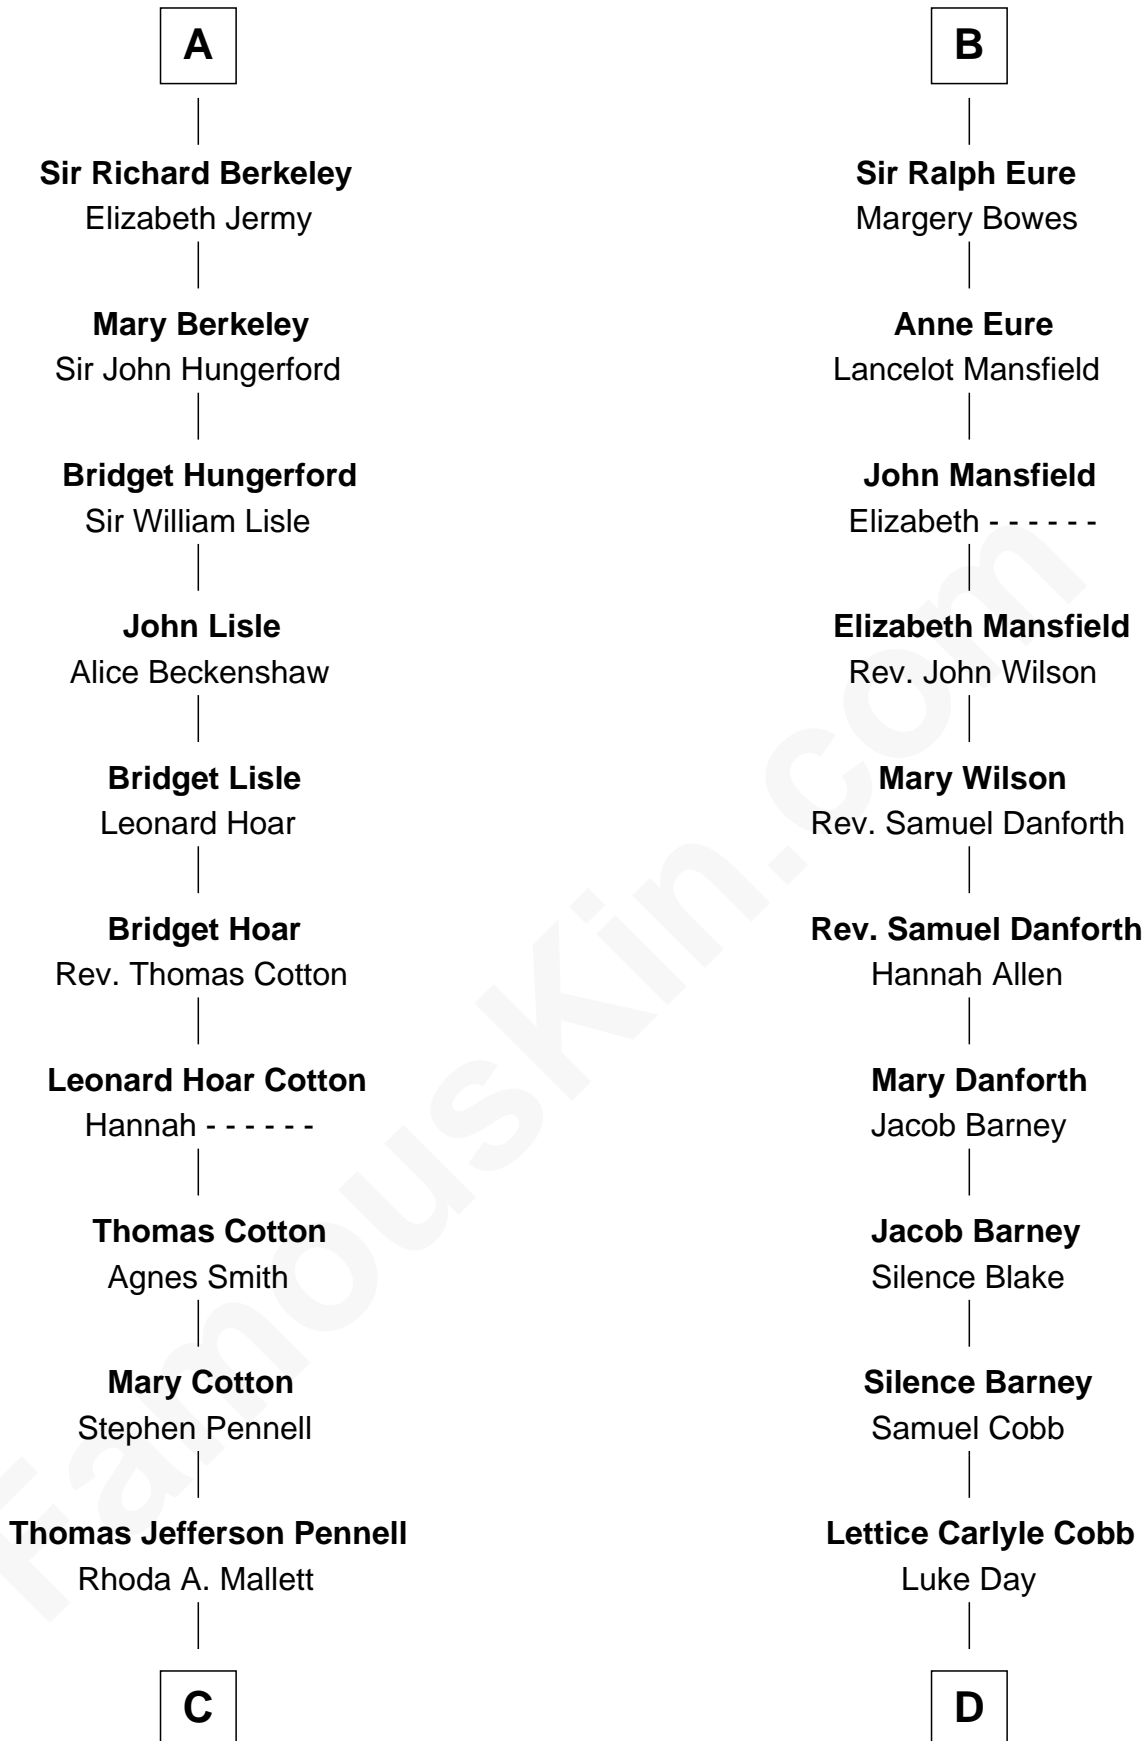

FamousKin.com

Relationship Chart of

Warren Buffett

Chairman & CEO, Berkshire Hathaway

20th cousin 1 time removed of

Sandra Day O'Connor

First Female U.S. Supreme Court Justice

C

Deborah Collamore Pennell

John Watson

Susan Ann Watson

Ford Bela Barber

Stella Frances Barber

John Ammon Stahl

Leila Stahl

Howard Homan Buffett