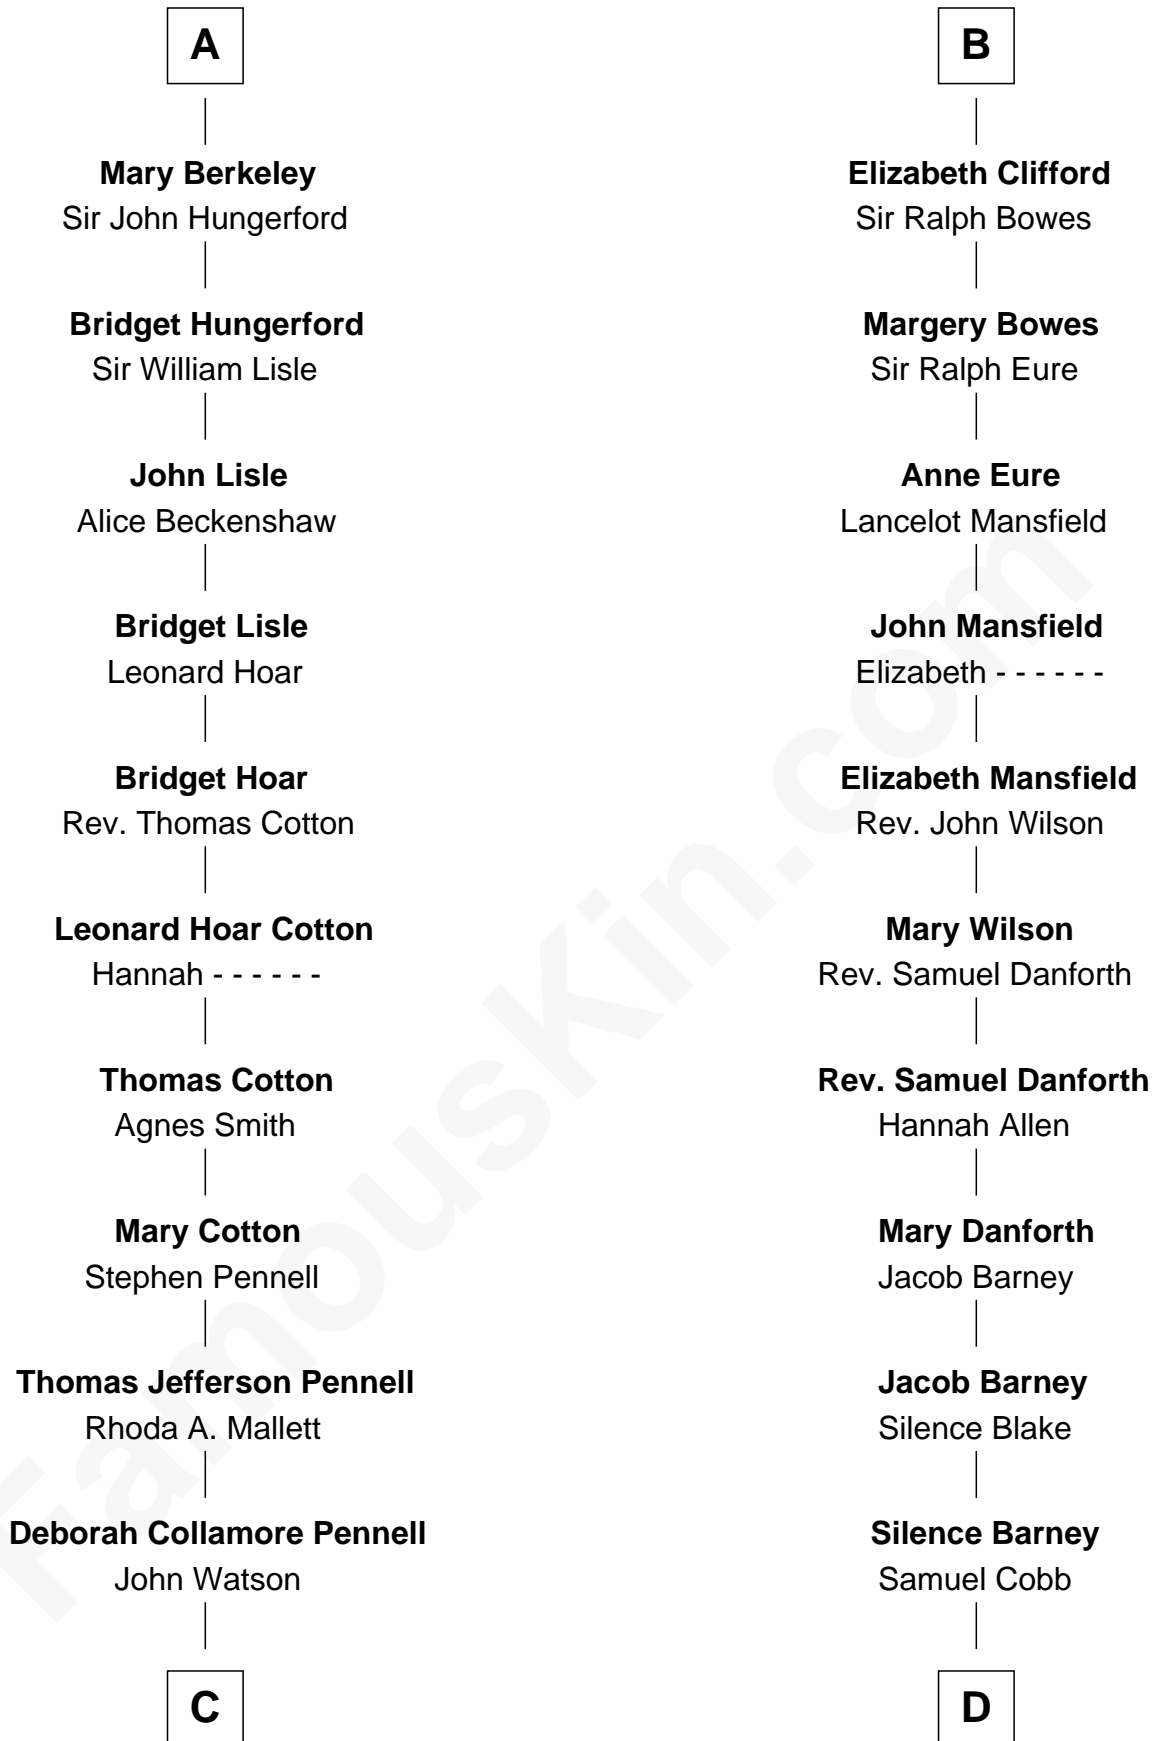

FamousKin.com

Relationship Chart of

Warren Buffett

Chairman & CEO, Berkshire Hathaway

20th cousin 1 time removed of

Sandra Day O'Connor

First Female U.S. Supreme Court Justice

C

Susan Ann Watson

Ford Bela Barber

Stella Frances Barber

John Ammon Stahl

Leila Stahl

Howard Homan Buffett

Warren Buffett

Chairman & CEO, Berkshire Hathaway