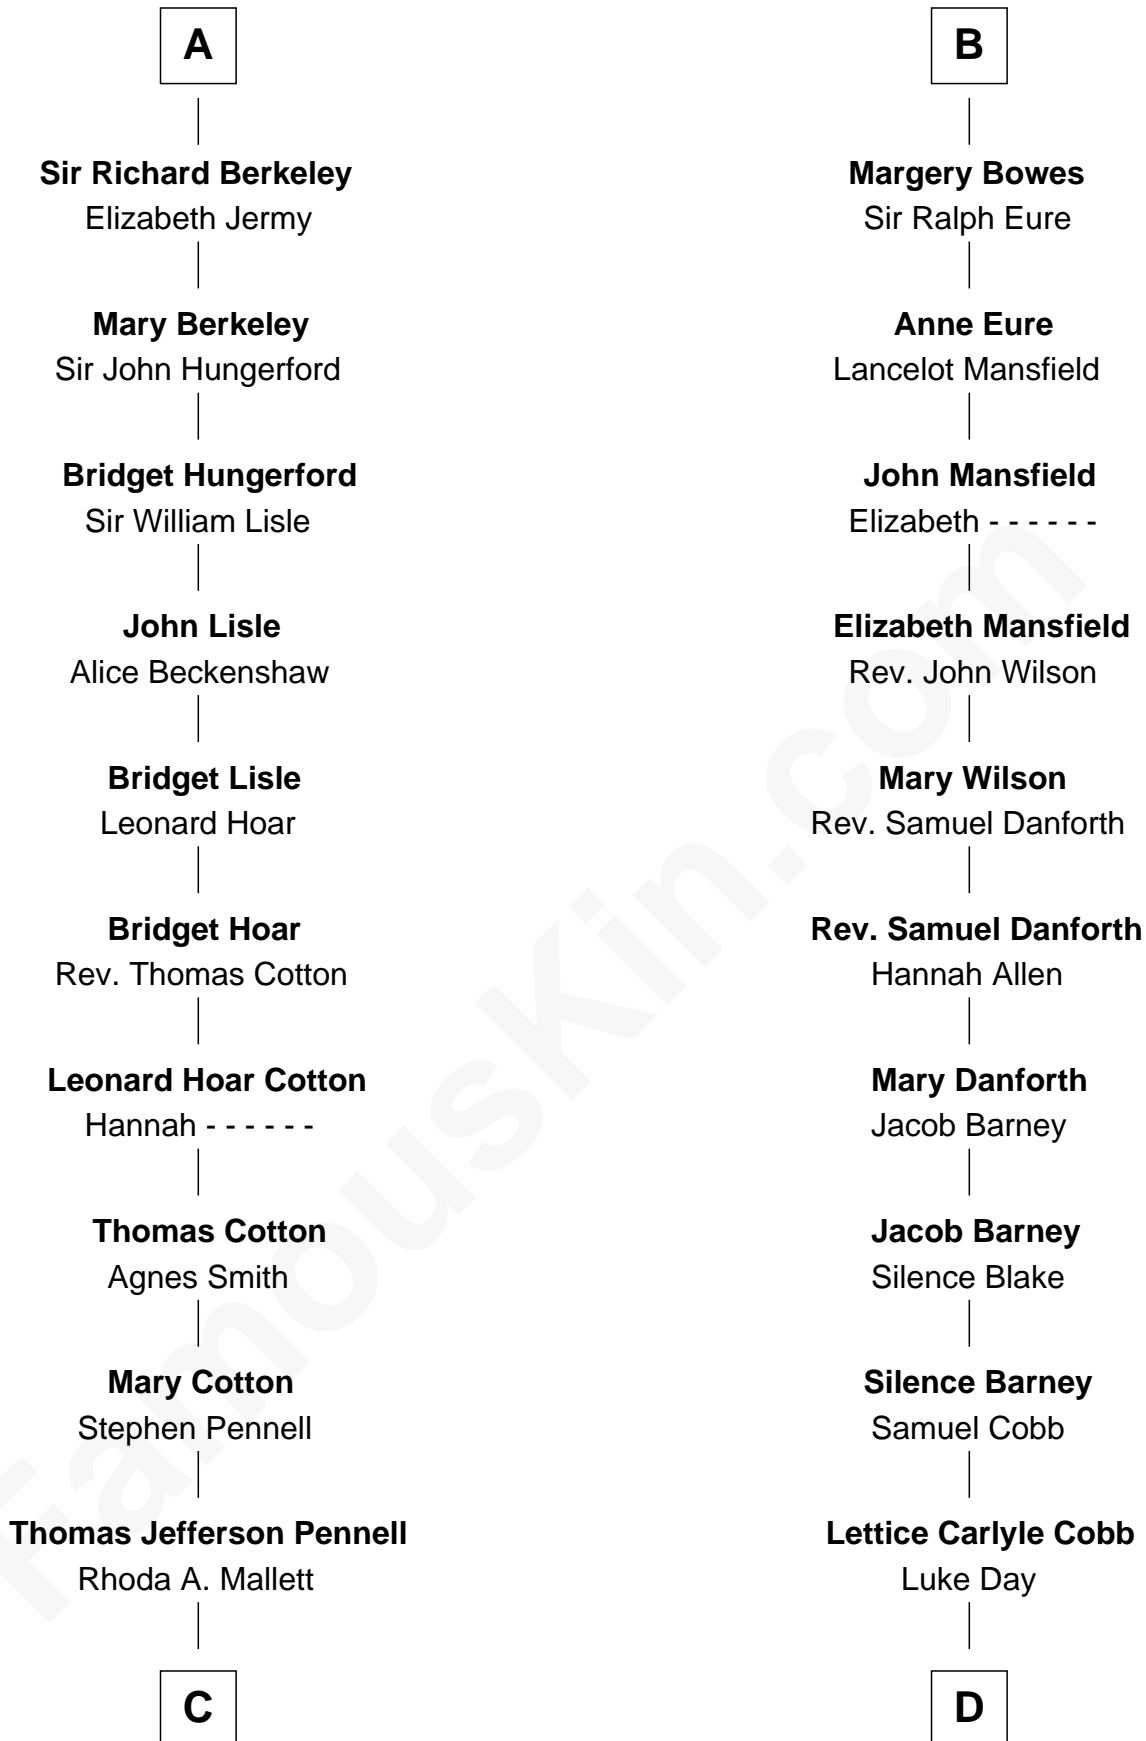

FamousKin.com

Relationship Chart of

Warren Buffett

Chairman & CEO, Berkshire Hathaway

20th cousin 1 time removed of

Sandra Day O'Connor

First Female U.S. Supreme Court Justice

Sir Maurice de Berkeley

Sir William Bowes

Maud FitzHugh

Sir Ralph Bowes

Margery Conyers

Sir Ralph Bowes

Elizabeth Clifford

B

C