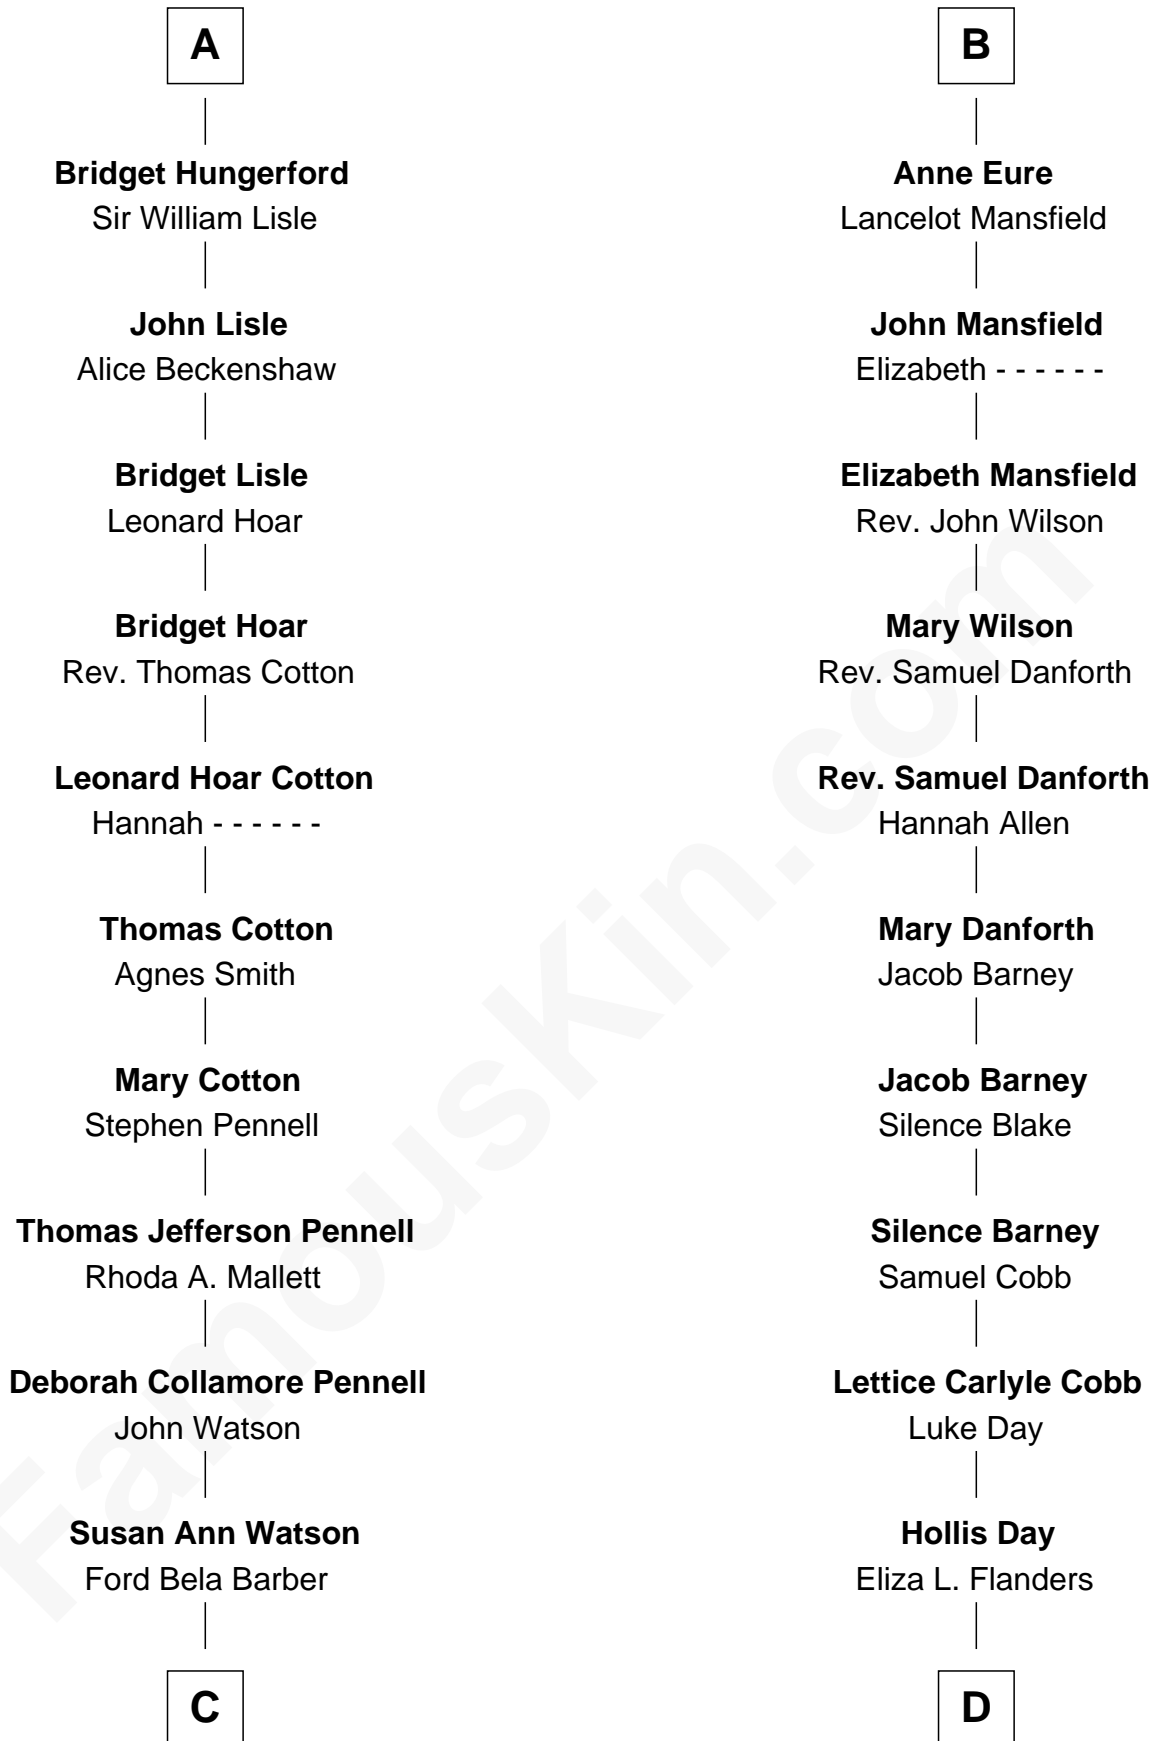

FamousKin.com

Relationship Chart of

Warren Buffett

Chairman & CEO, Berkshire Hathaway

19th cousin of

Sandra Day O'Connor

First Female U.S. Supreme Court Justice

C

Stella Frances Barber

John Ammon Stahl

Leila Stahl

Howard Homan Buffett

Warren Buffett

Chairman & CEO, Berkshire Hathaway

D

Henry Clay Day