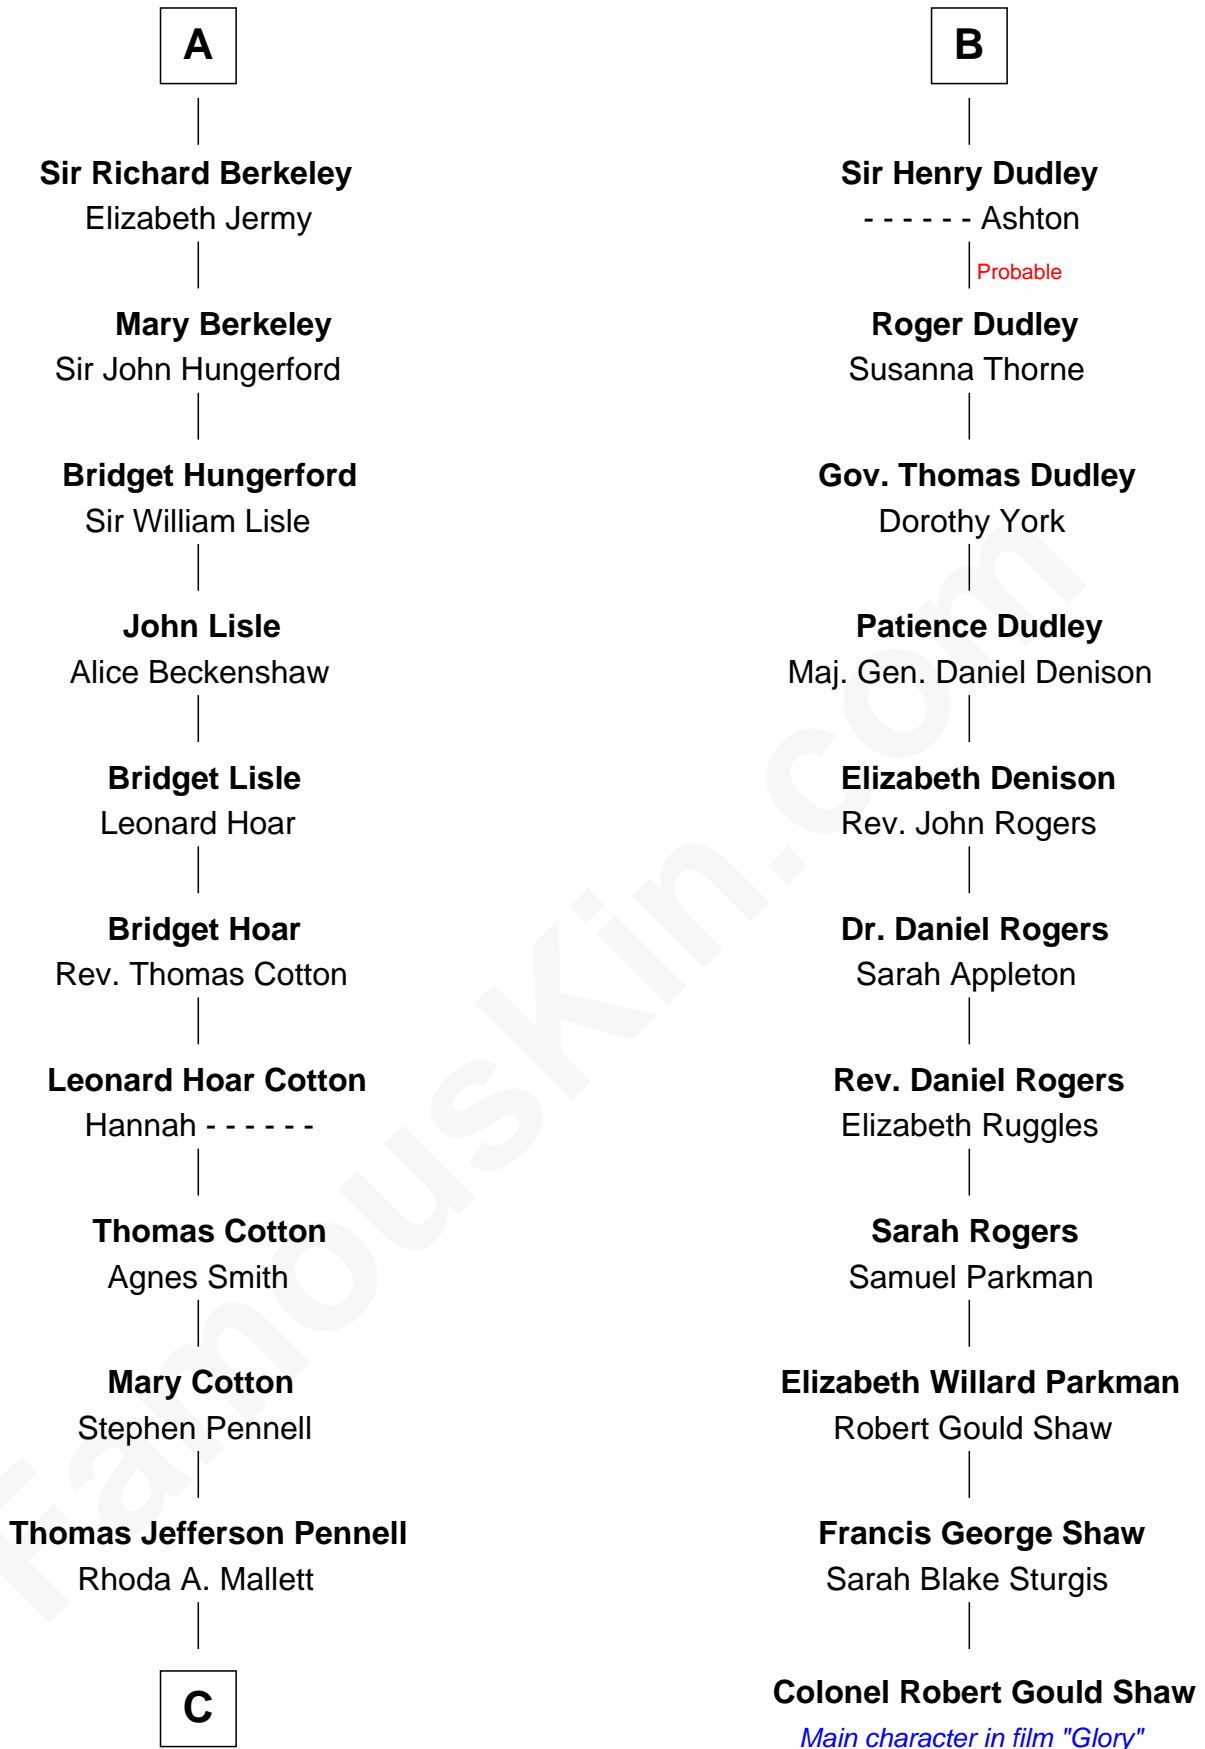

FamousKin.com

Relationship Chart of

Warren Buffett

Chairman & CEO, Berkshire Hathaway

17th cousin 4 times removed of

Colonel Robert Gould Shaw

U.S. Civil War leader of film "Glory" fame

Henry Plantagenet
Maud de Chaworth

C

Deborah Collamore Pennell

John Watson

Susan Ann Watson

Ford Bela Barber

Stella Frances Barber

John Ammon Stahl

Leila Stahl