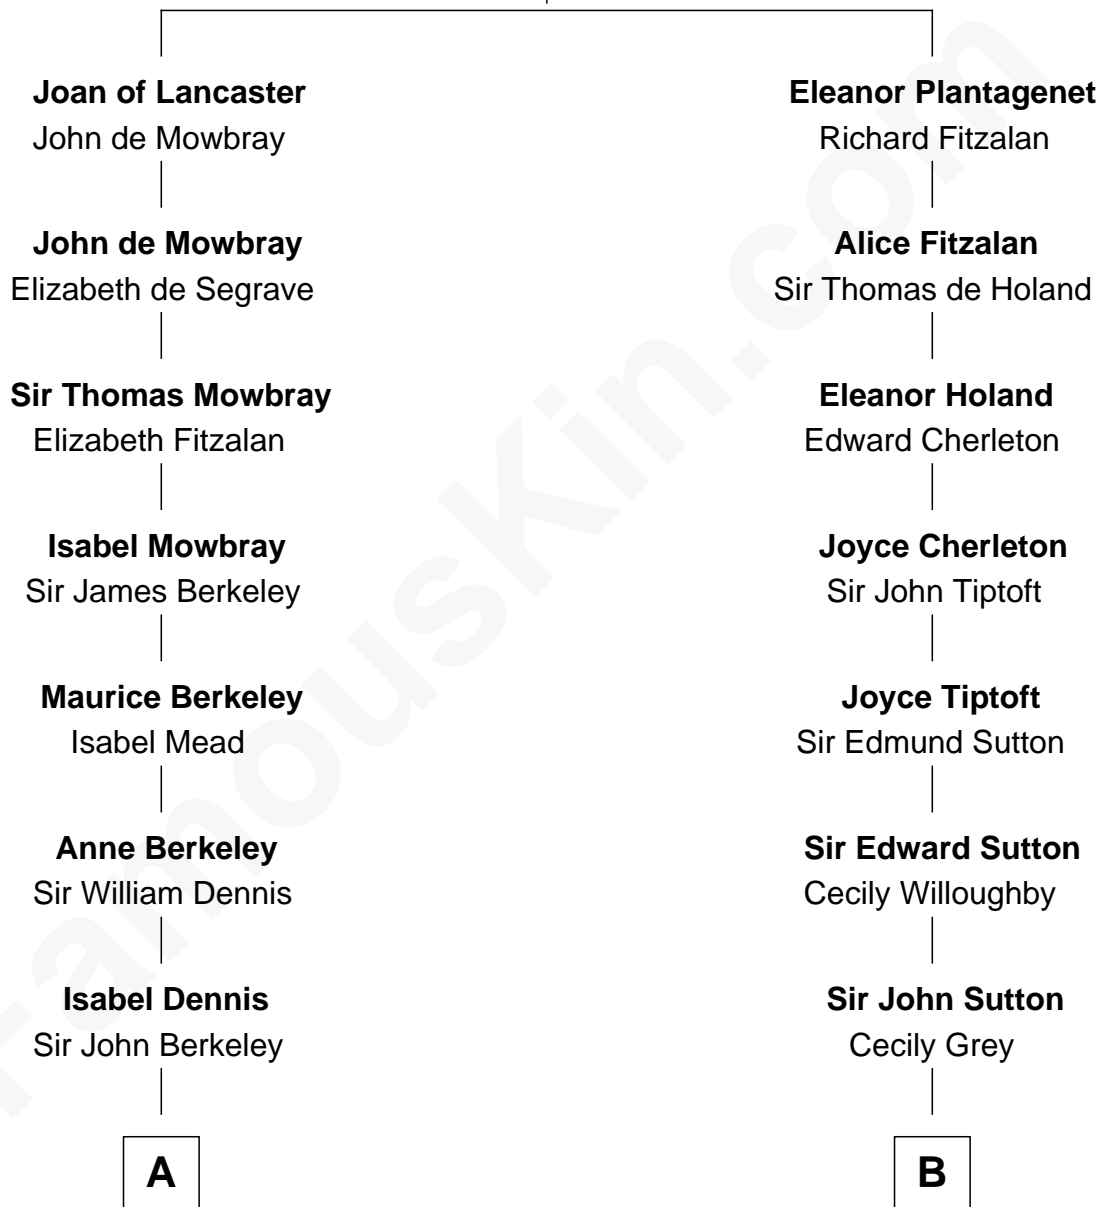

FamousKin.com

Relationship Chart of

Warren Buffett

Chairman & CEO, Berkshire Hathaway

17th cousin 4 times removed of

Colonel Robert Gould Shaw

U.S. Civil War leader of film "Glory" fame

Henry Plantagenet
Maud de Chaworth

C

Deborah Collamore Pennell

John Watson

Susan Ann Watson

Ford Bela Barber

Stella Frances Barber

John Ammon Stahl

Leila Stahl