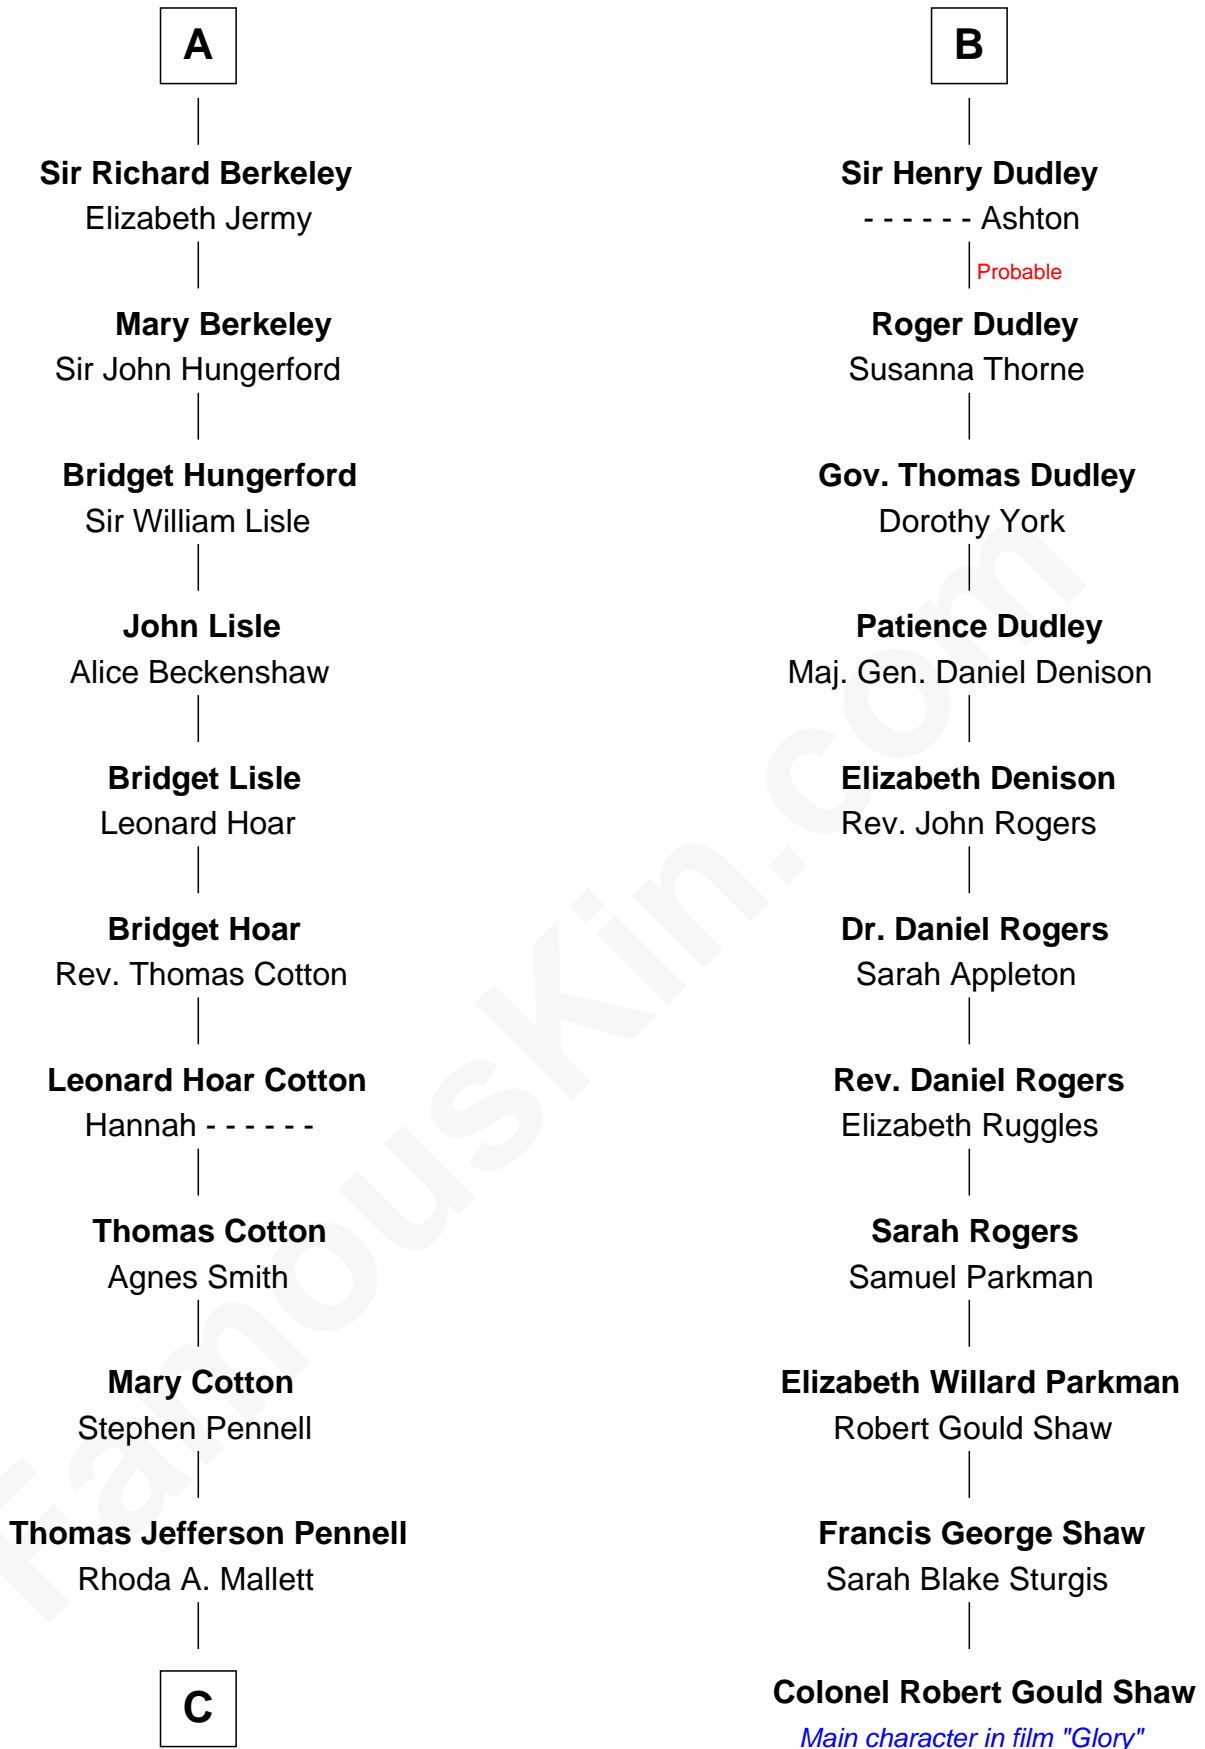

FamousKin.com

Relationship Chart of

Warren Buffett

Chairman & CEO, Berkshire Hathaway

17th cousin 4 times removed of

Colonel Robert Gould Shaw

U.S. Civil War leader of film "Glory" fame

C