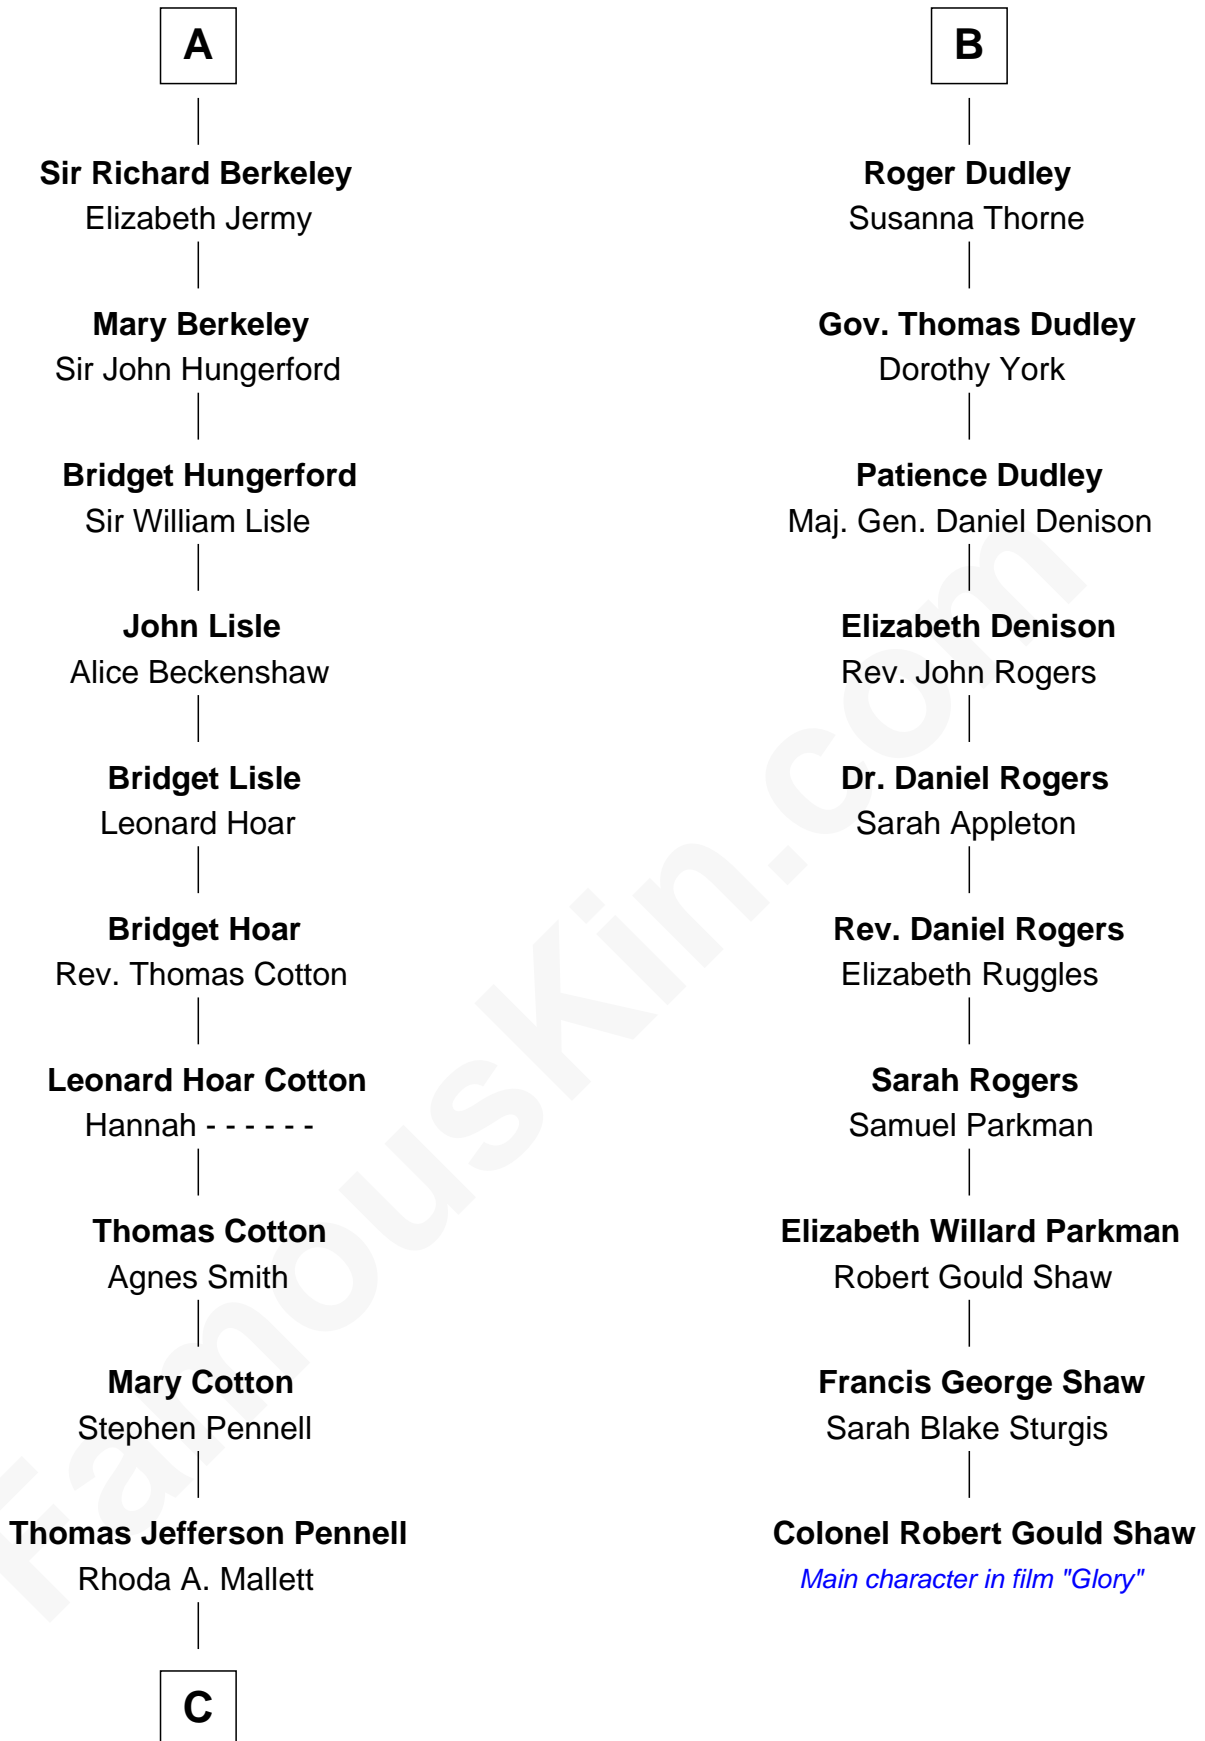

FamousKin.com

Relationship Chart of

Warren Buffett

Chairman & CEO, Berkshire Hathaway

16th cousin 5 times removed of

Colonel Robert Gould Shaw

U.S. Civil War leader of film "Glory" fame

Sir Maurice de Berkeley

Sir Edward Sutton

Cecily Willoughby

Sir John Sutton

Cecily Grey

Sir Henry Dudley

- - - - - Ashton

Probable

B