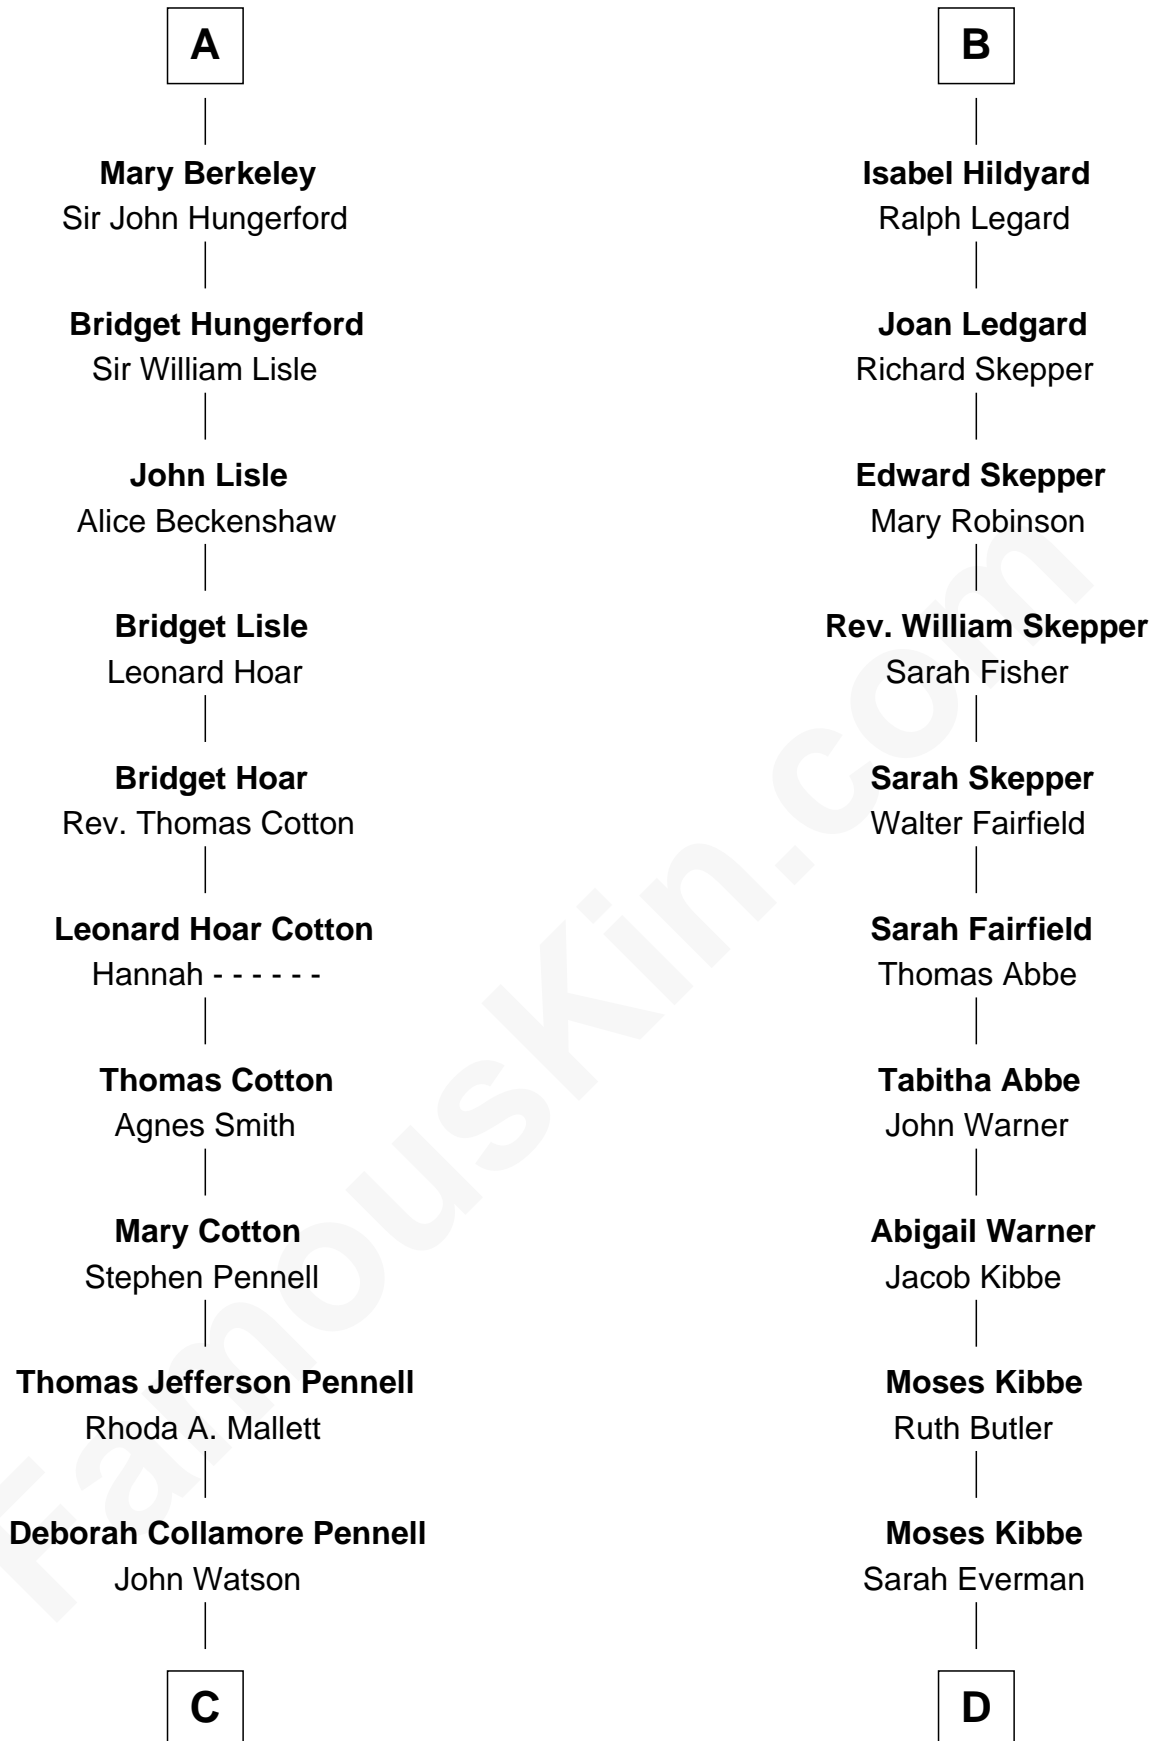

FamousKin.com

Relationship Chart of

Warren Buffett

Chairman & CEO, Berkshire Hathaway

20th cousin of

Roy Rogers

Cowboy movie actor and singer

Elizabeth de Badlesmere

Isabel Mowbray
Sir James Berkeley

Elizabeth Mortimer
Sir Henry Percy

Maurice Berkeley
Isabel Mead

Elizabeth Percy
Sir John Clifford

Anne Berkeley
Sir William Dennis

Mary Clifford
Sir Philip Wentworth

Isabel Dennis
Sir John Berkeley

Elizabeth Wentworth
Sir Martin de la See

Sir Richard Berkeley
Elizabeth Jermy

Joan de la See
Sir Piers Hildyard

A

B

C

Susan Ann Watson

Ford Bela Barber