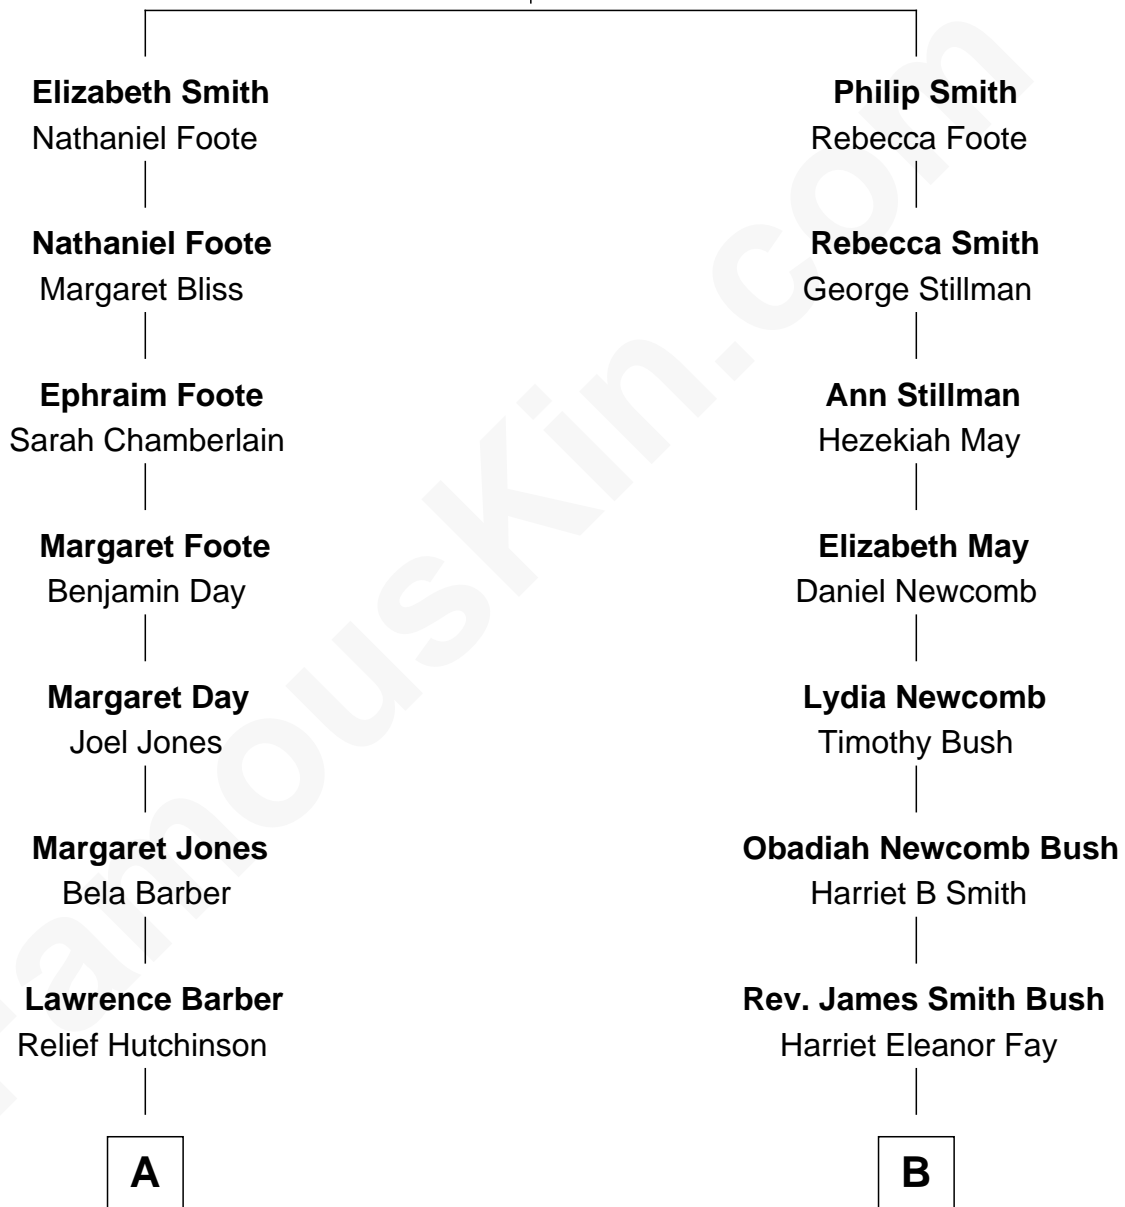

# FamousKin.com Relationship Chart of

**Warren Buffett**

*Chairman & CEO, Berkshire Hathaway*

10th cousin of

**George W. Bush**

*43rd U.S. President*

**Samuel Smith**

Elizabeth Smith

**A**

**Ford Bela Barber**  
Susan Ann Watson

**Stella Frances Barber**  
John Ammon Stahl

**Leila Stahl**  
Howard Homan Buffett

**Warren Buffett**  
*Chairman & CEO, Berkshire Hathaway*

**B**

**Samuel Prescott Bush**  
Flora Sheldon

**Prescott Sheldon Bush**  
Dorothy Wear Walker

**George Herbert Walker Bush**  
Barbara Pierce

**George W. Bush**  
*43rd U.S. President*

FamousKin.com