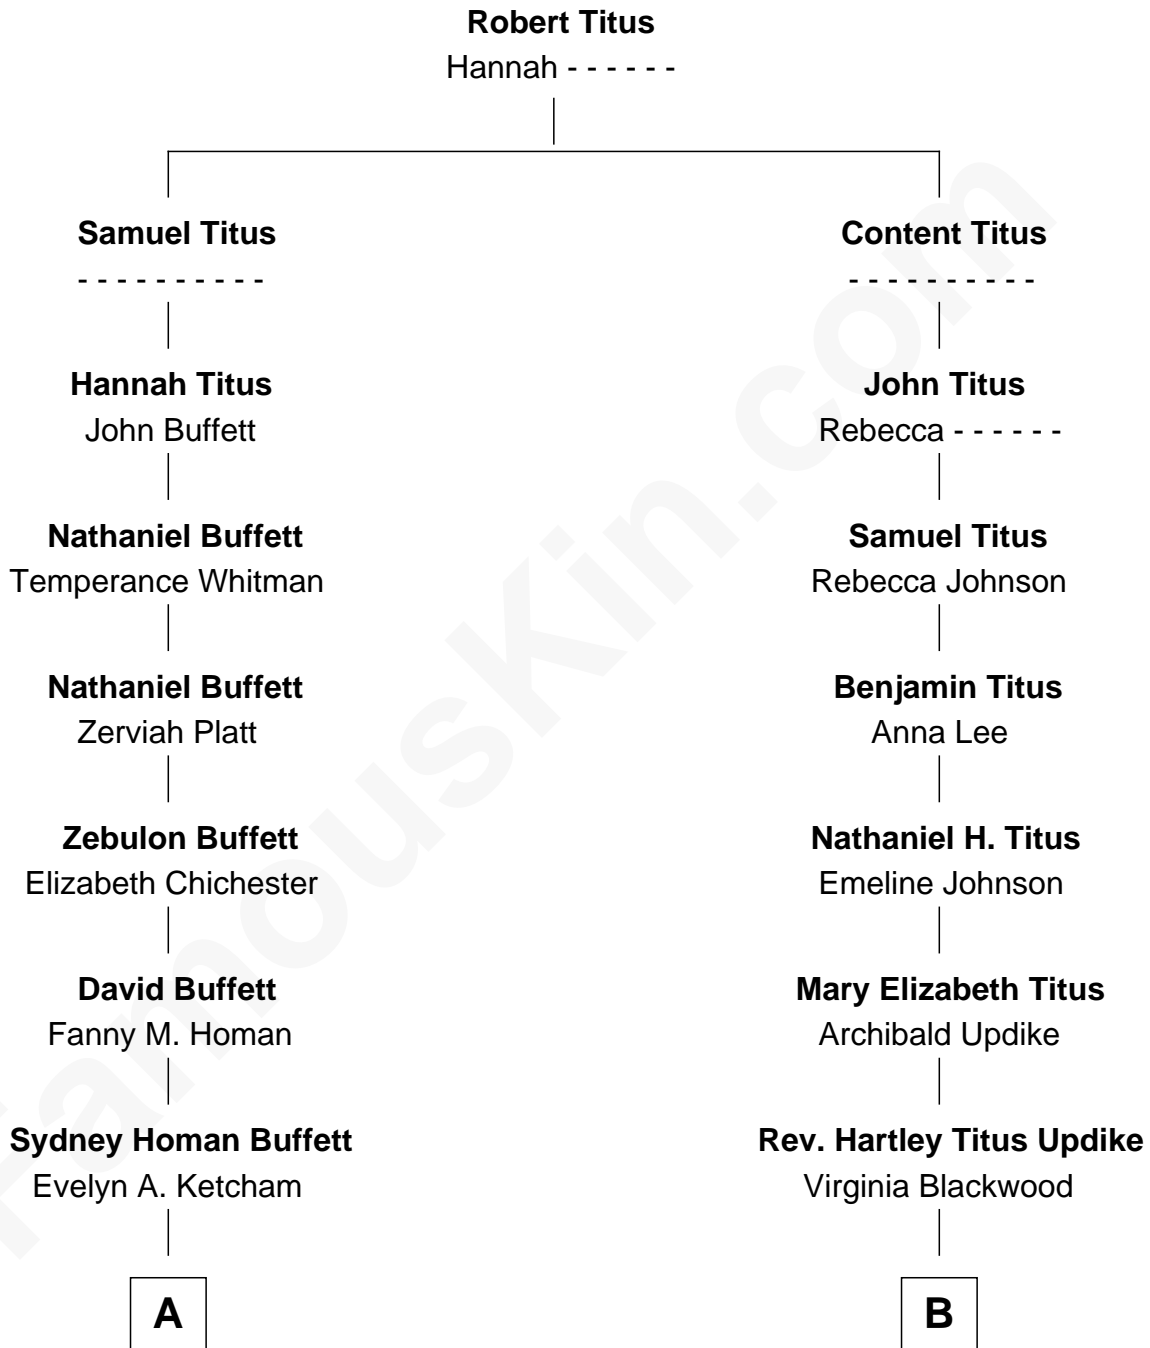

# FamousKin.com Relationship Chart of

**Warren Buffett**

*Chairman & CEO, Berkshire Hathaway*

8th cousin 1 time removed of

**John Updike**

*Author of The Witches of Eastwick*

**A**

**Ernest Platt Buffett**  
Henrietta Daisy Duvall