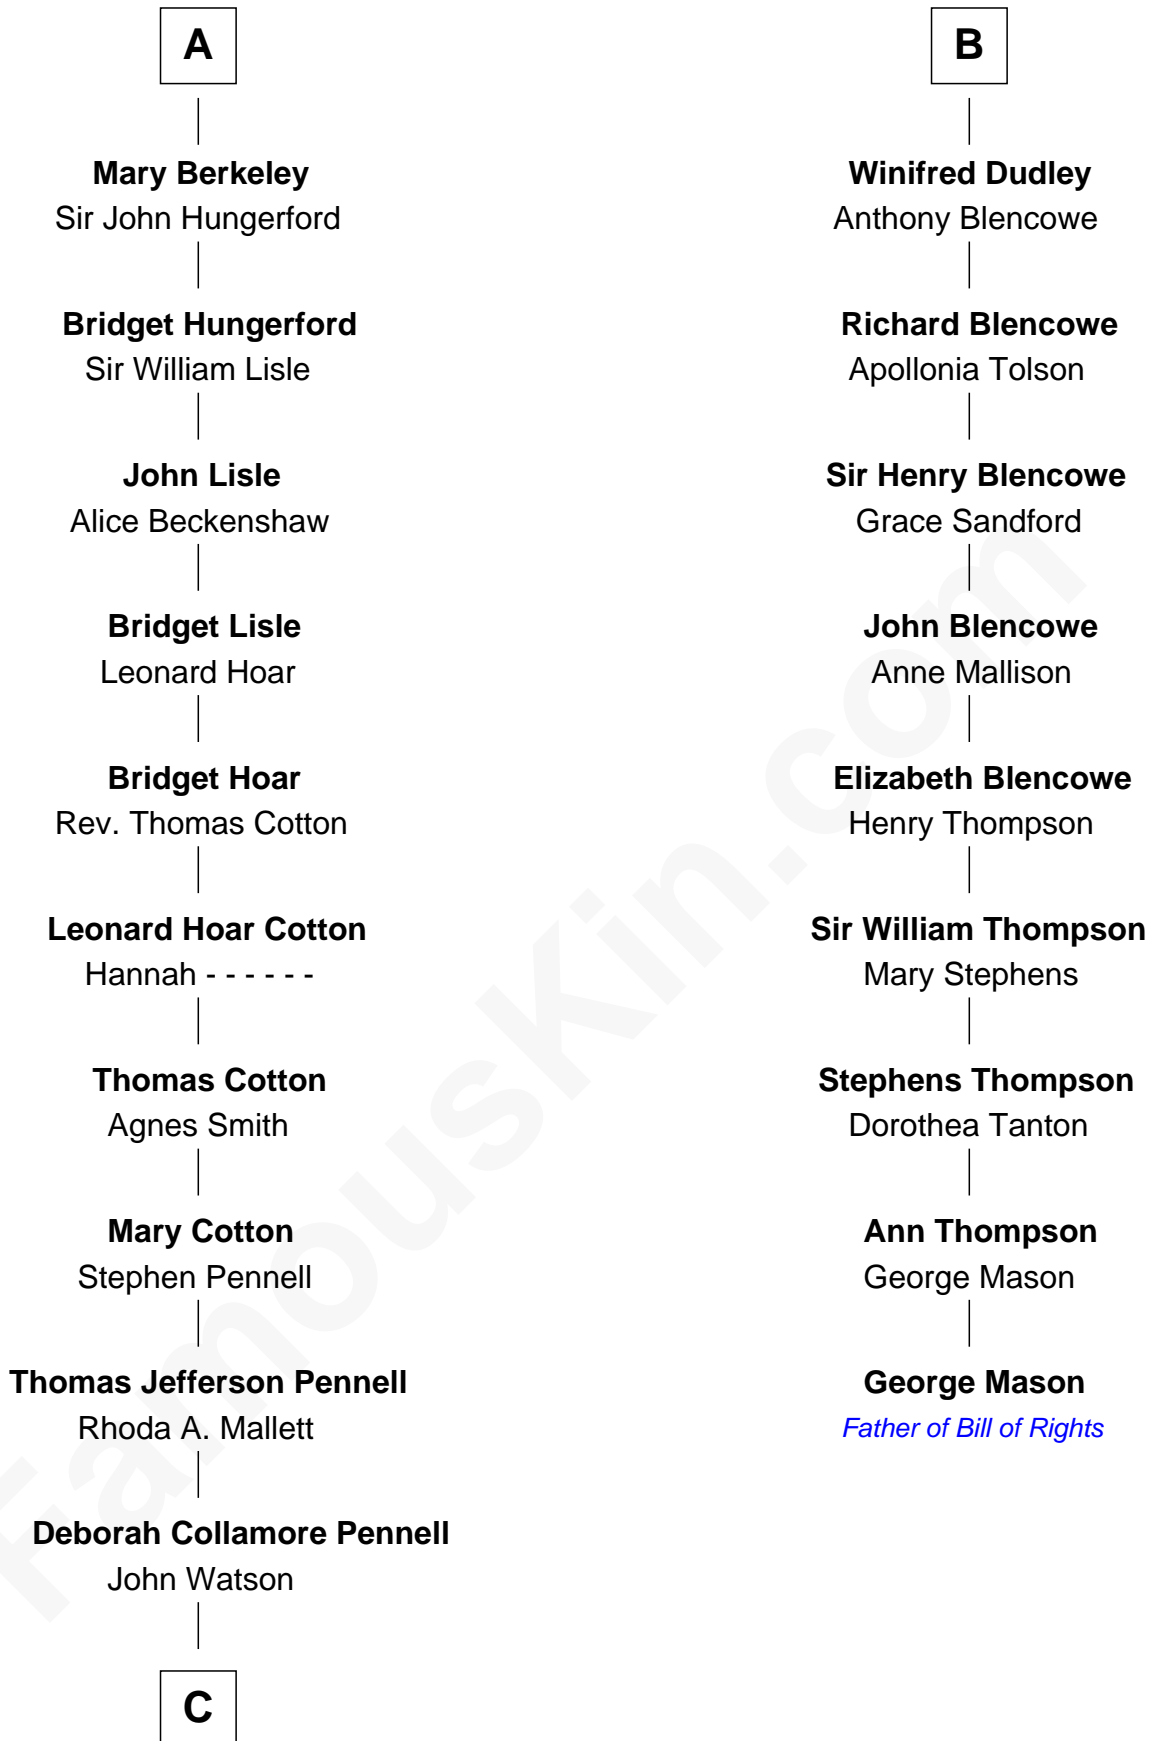

FamousKin.com Relationship Chart of

Warren Buffett

Chairman & CEO, Berkshire Hathaway

15th cousin 5 times removed of

George Mason

Father of the U.S. Bill of Rights

C

—
Susan Ann Watson

Ford Bela Barber

—
Stella Frances Barber

John Ammon Stahl

—
Leila Stahl

Howard Homan Buffett

—
Warren Buffett

Chairman & CEO, Berkshire Hathaway

FamousKin.com