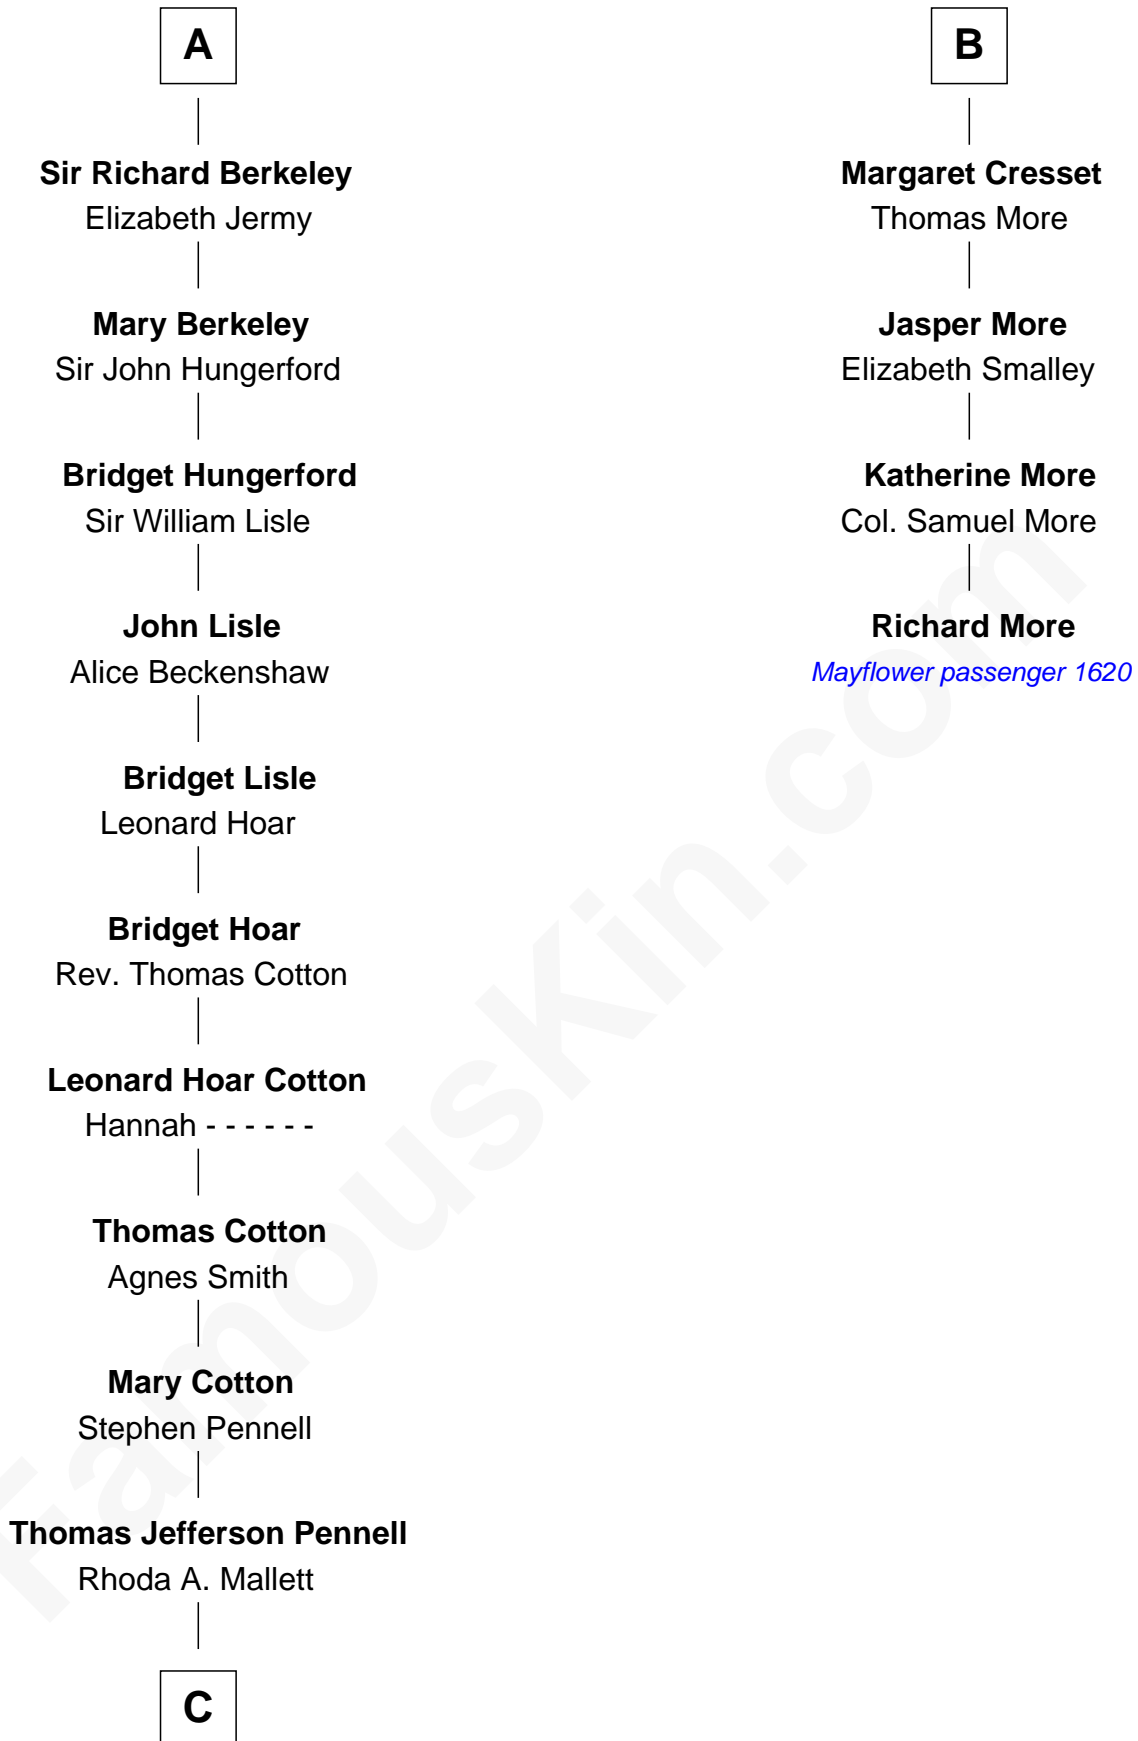

FamousKin.com Relationship Chart of

Warren Buffett

Chairman & CEO, Berkshire Hathaway

10th cousin 11 times removed of

Richard More

(c1614 - c1696) Mayflower passenger 1620

MAYFLOWER

C