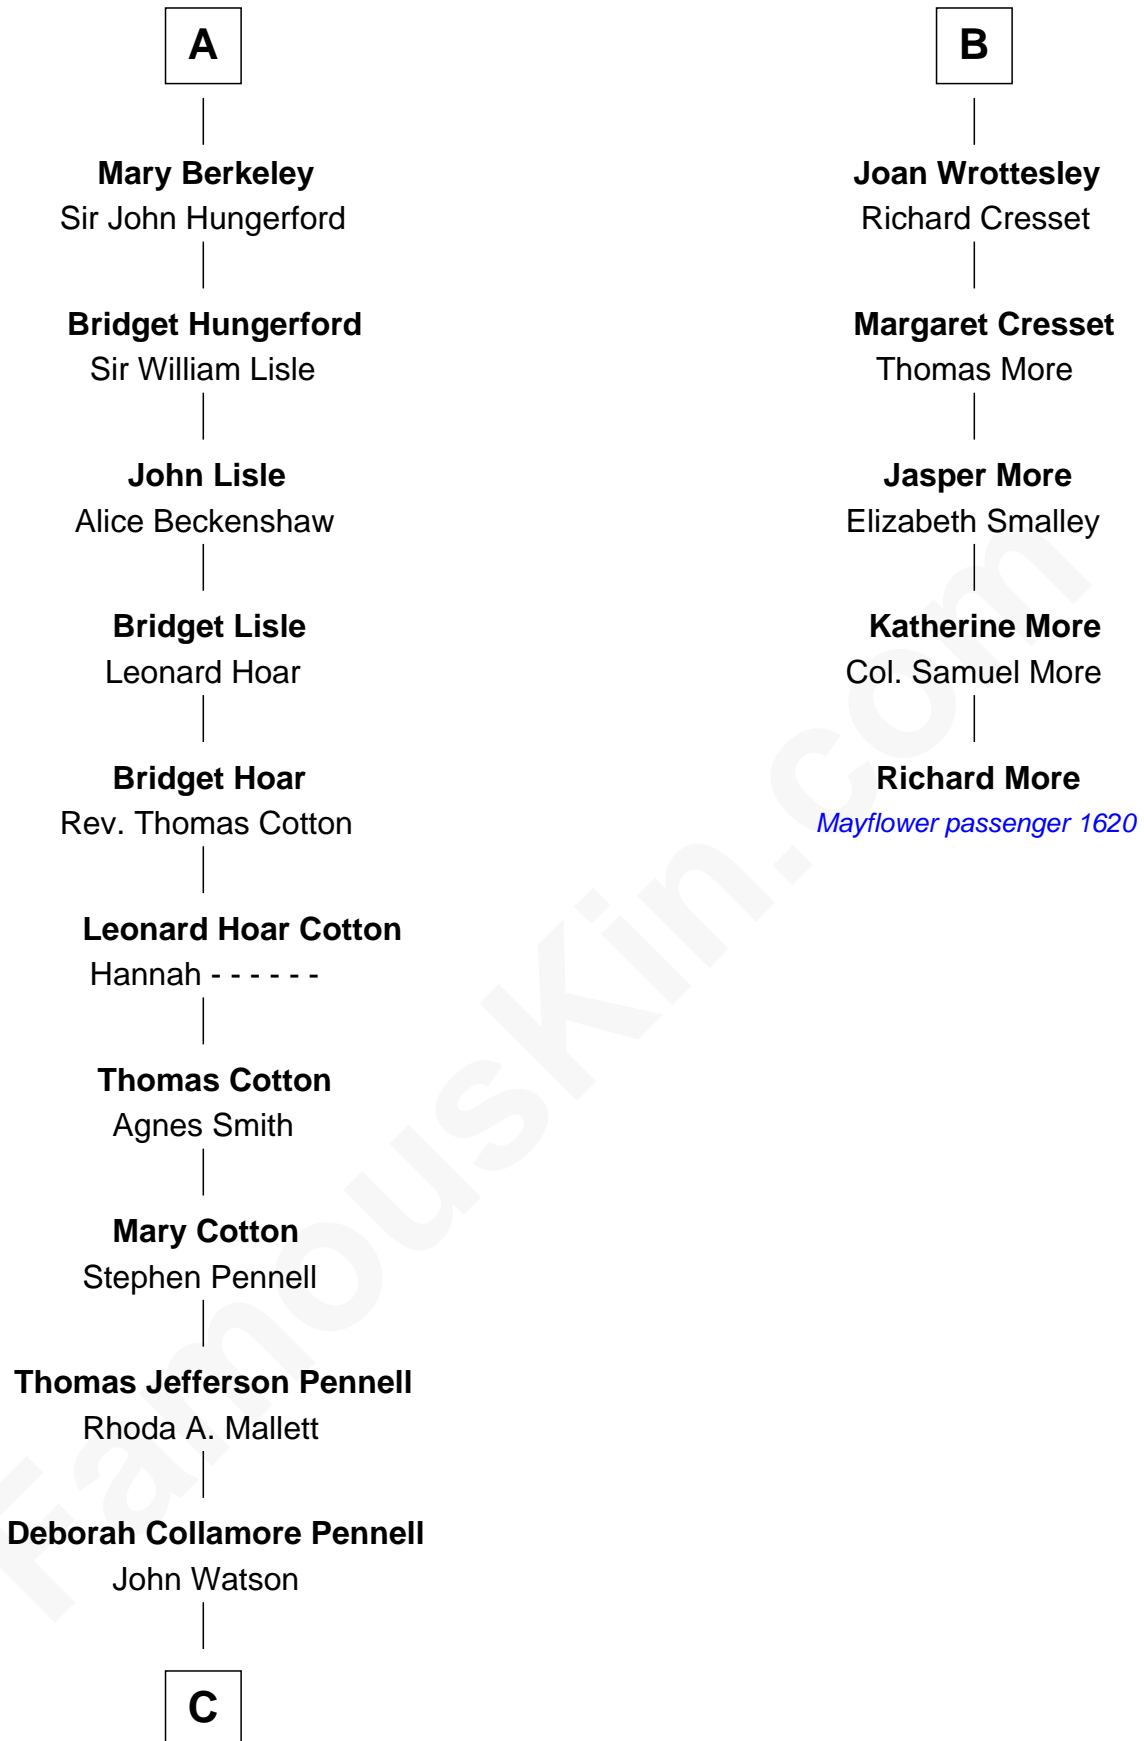

FamousKin.com Relationship Chart of

Warren Buffett

Chairman & CEO, Berkshire Hathaway

11th cousin 9 times removed of

Richard More

(c1614 - c1696) Mayflower passenger 1620

MAYFLOWER

C

—
Susan Ann Watson

Ford Bela Barber

—
Stella Frances Barber

John Ammon Stahl

—
Leila Stahl

Howard Homan Buffett

—
Warren Buffett

Chairman & CEO, Berkshire Hathaway