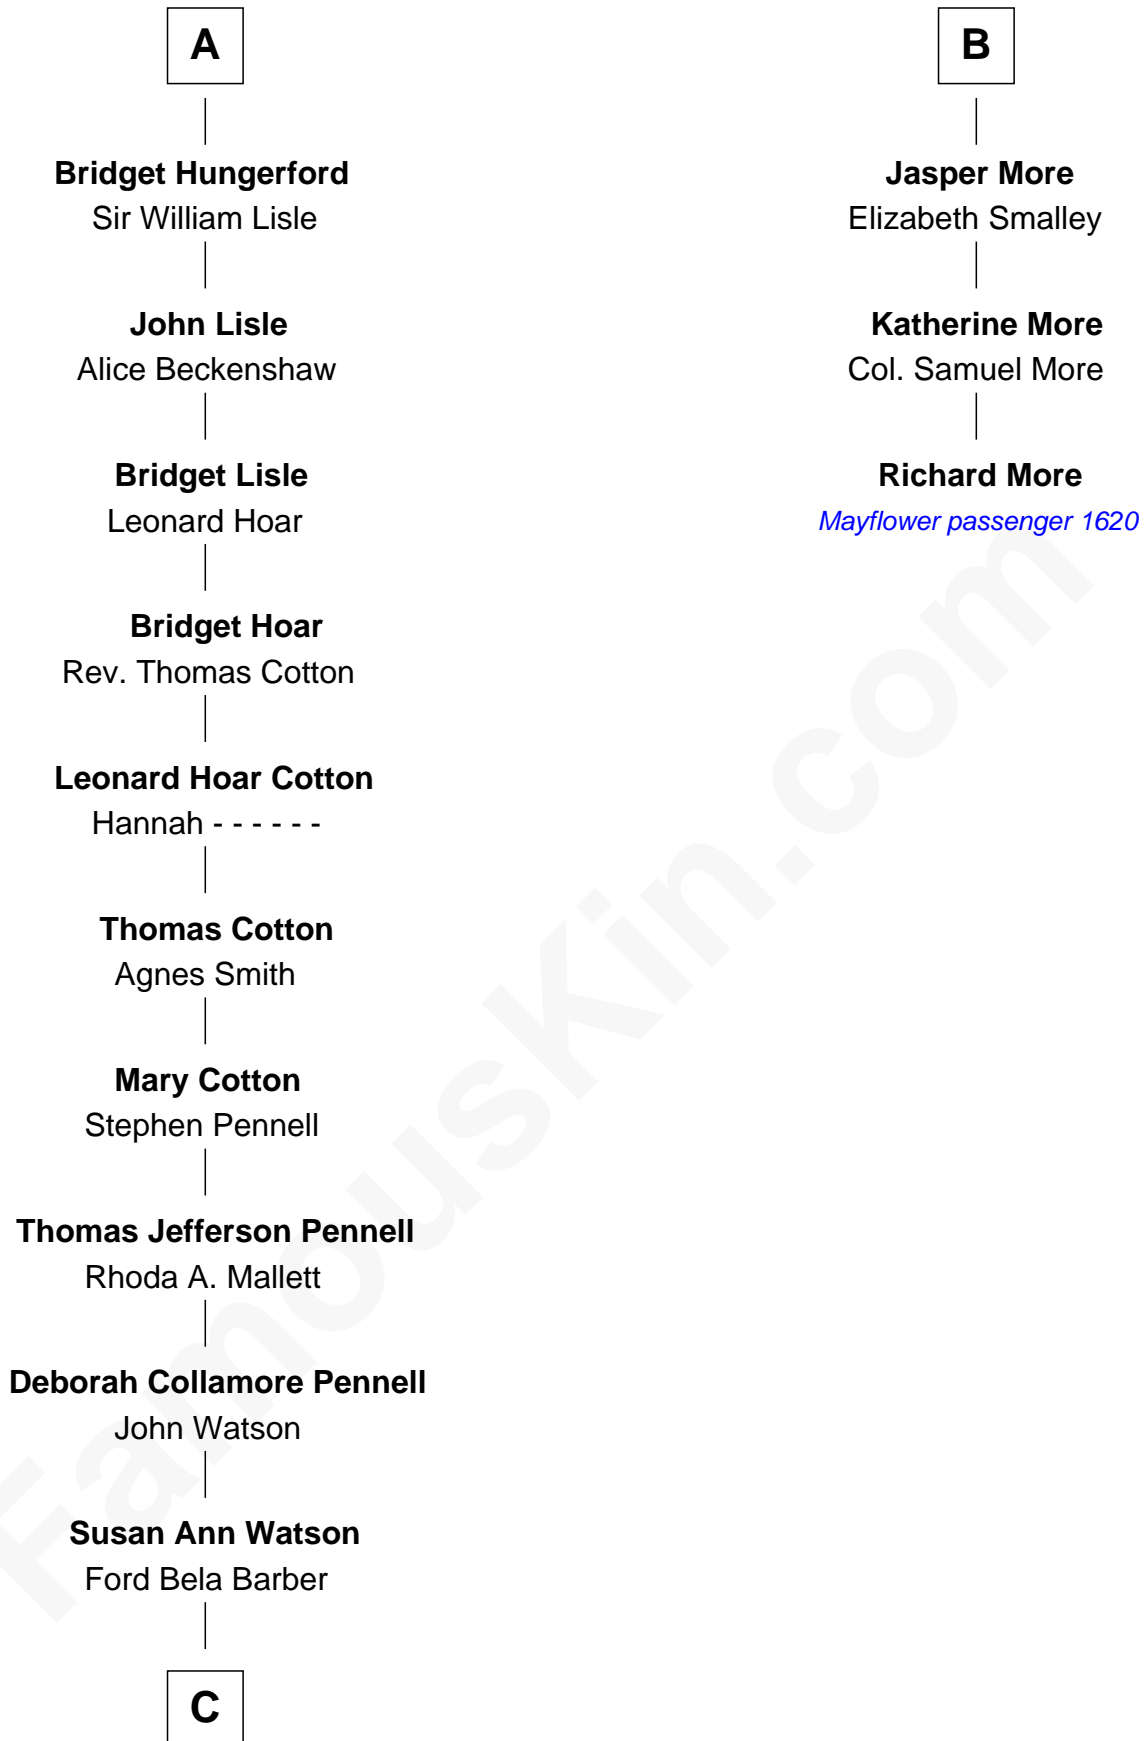

# FamousKin.com Relationship Chart of

**Warren Buffett**

*Chairman & CEO, Berkshire Hathaway*

9th cousin 10 times removed of

**Richard More**

*(c1614 - c1696) Mayflower passenger 1620*

**MAYFLOWER**

**C**

—  
**Stella Frances Barber**

John Ammon Stahl

—  
**Leila Stahl**

Howard Homan Buffett

—  
**Warren Buffett**

*Chairman & CEO, Berkshire Hathaway*

FamousKin.com