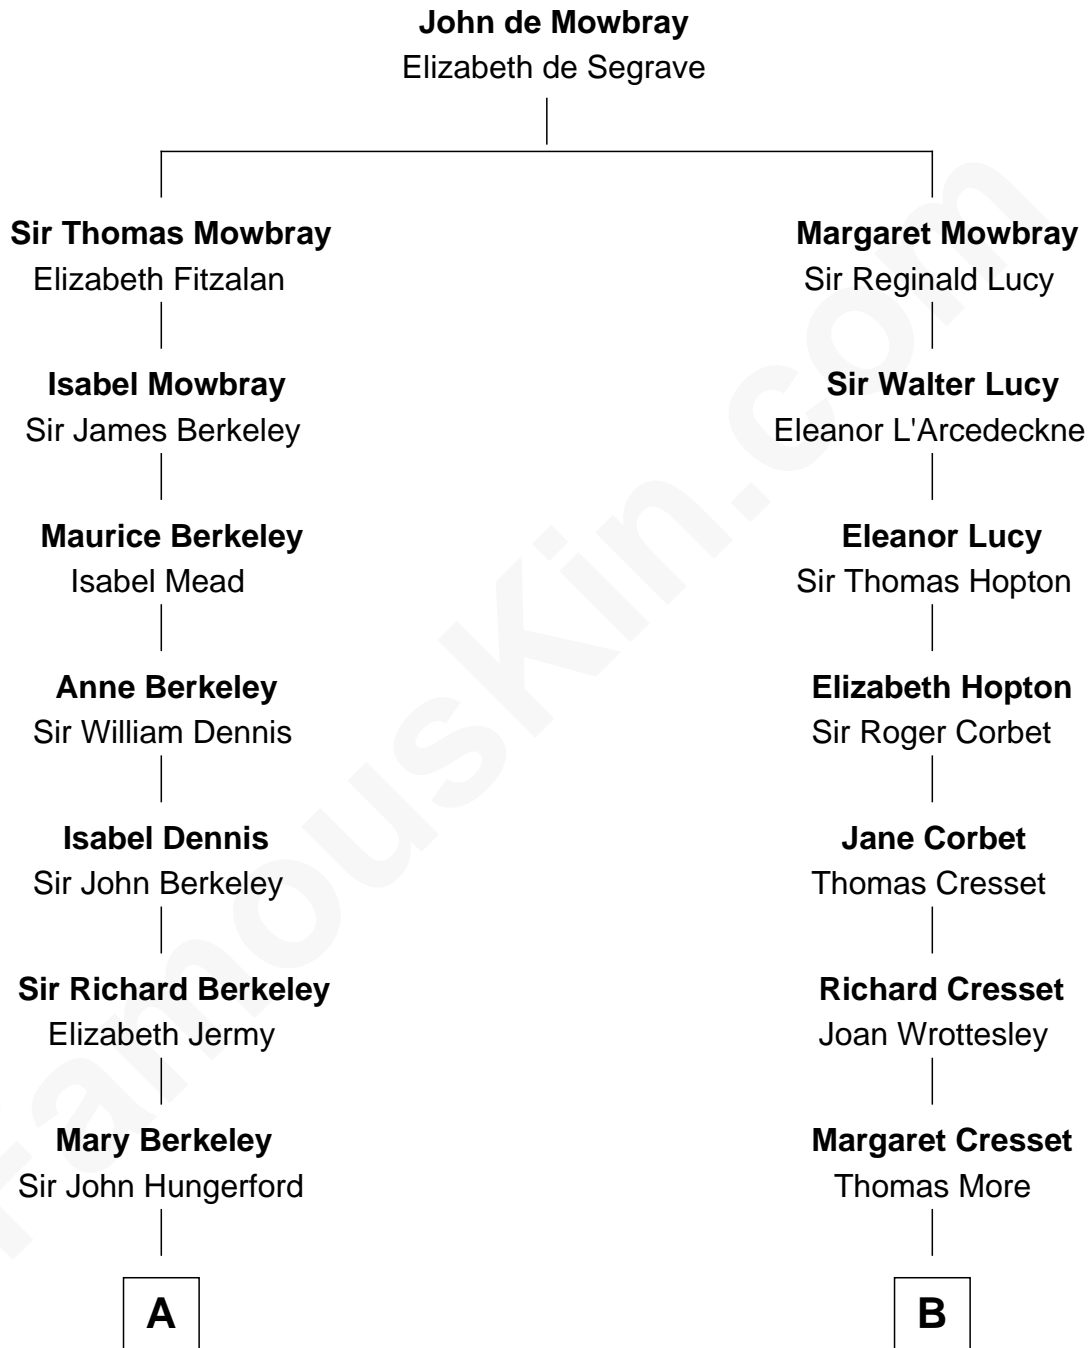

# FamousKin.com Relationship Chart of

**Warren Buffett**

*Chairman & CEO, Berkshire Hathaway*

9th cousin 10 times removed of

**Richard More**

*(c1614 - c1696) Mayflower passenger 1620*

**MAYFLOWER**

**C**

—  
**Stella Frances Barber**

John Ammon Stahl

—  
**Leila Stahl**

Howard Homan Buffett

—  
**Warren Buffett**

*Chairman & CEO, Berkshire Hathaway*

FamousKin.com