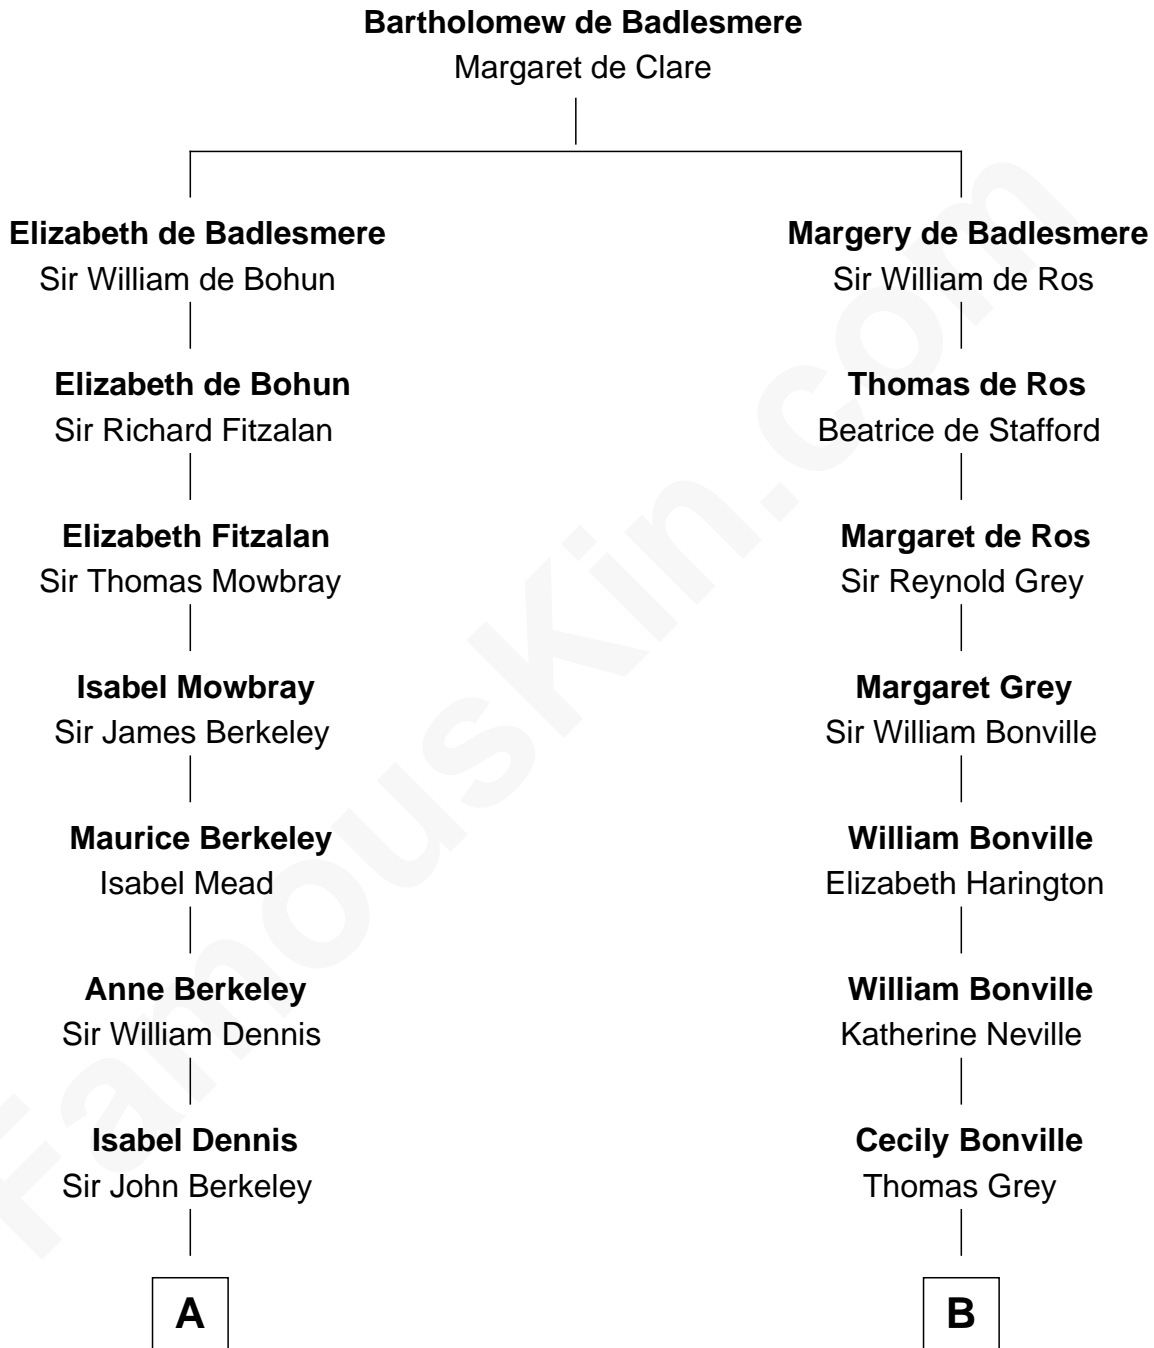

## Relationship Chart of

### Warren Buffett

Chairman & CEO, Berkshire Hathaway

15th cousin 6 times removed of

### Bathsheba (Ruggles) Spooner

First woman executed for murder in U.S. by non-British government

**C**

Deborah Collamore Pennell

John Watson

Susan Ann Watson

Ford Bela Barber

Stella Frances Barber