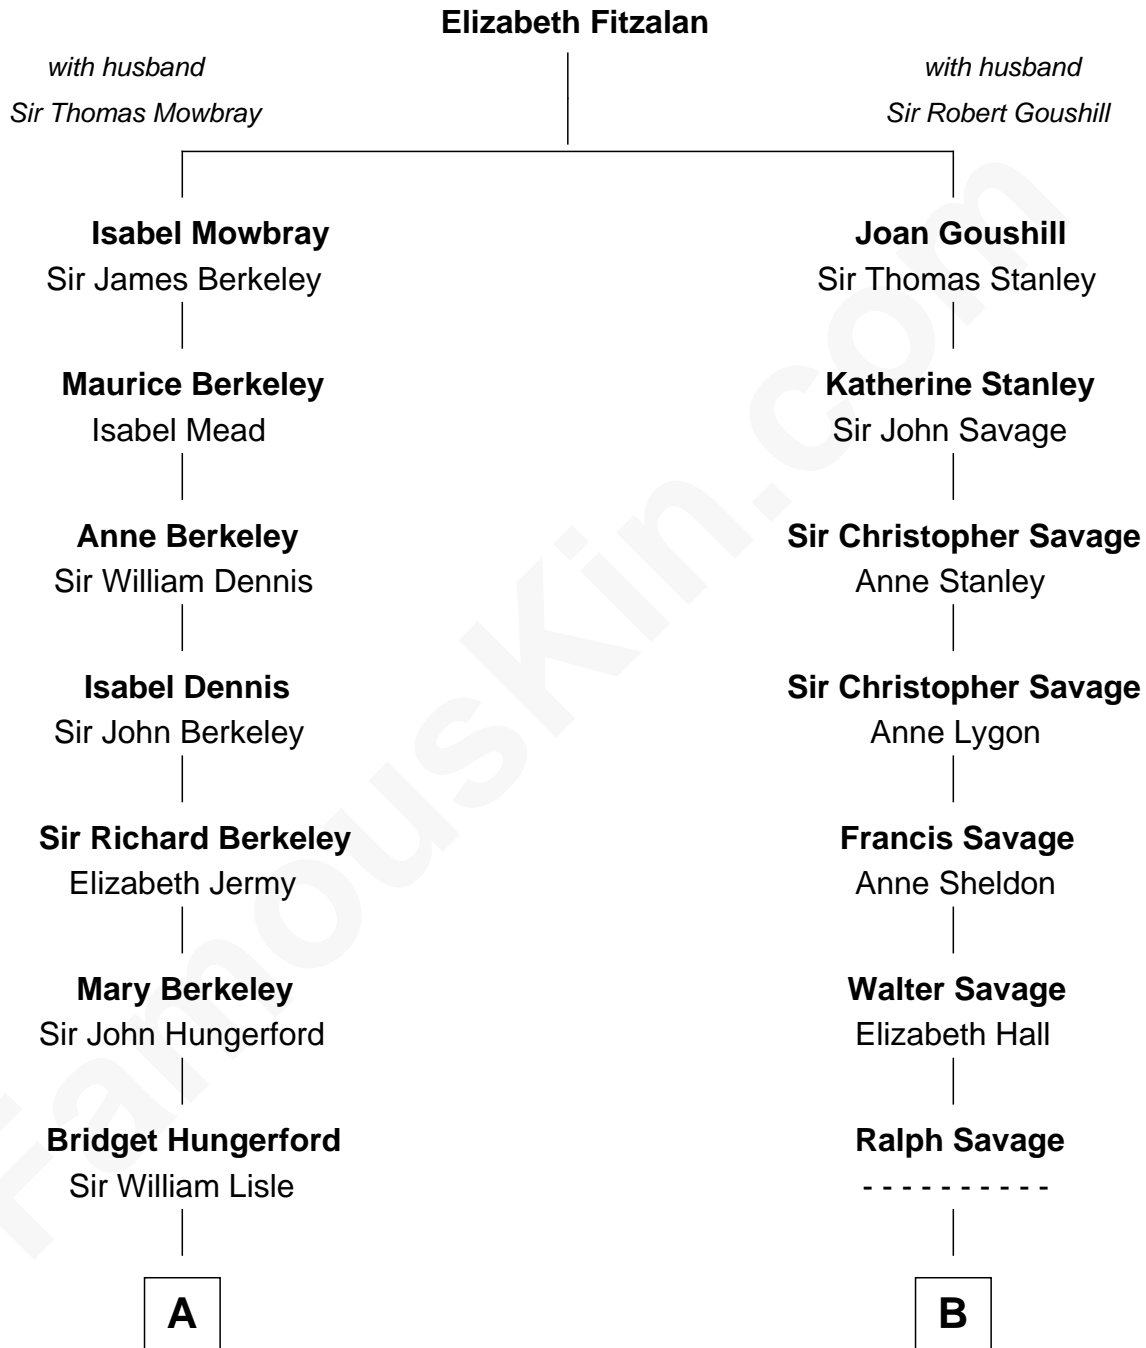

FamousKin.com Relationship Chart of

Warren Buffett

Chairman & CEO, Berkshire Hathaway

16th cousin 2 times removed of

Adlai Stevenson II

31st Governor of Illinois

C

—
Leila Stahl

Howard Homan Buffett

—
Warren Buffett

Chairman & CEO, Berkshire Hathaway

FamousKin.com