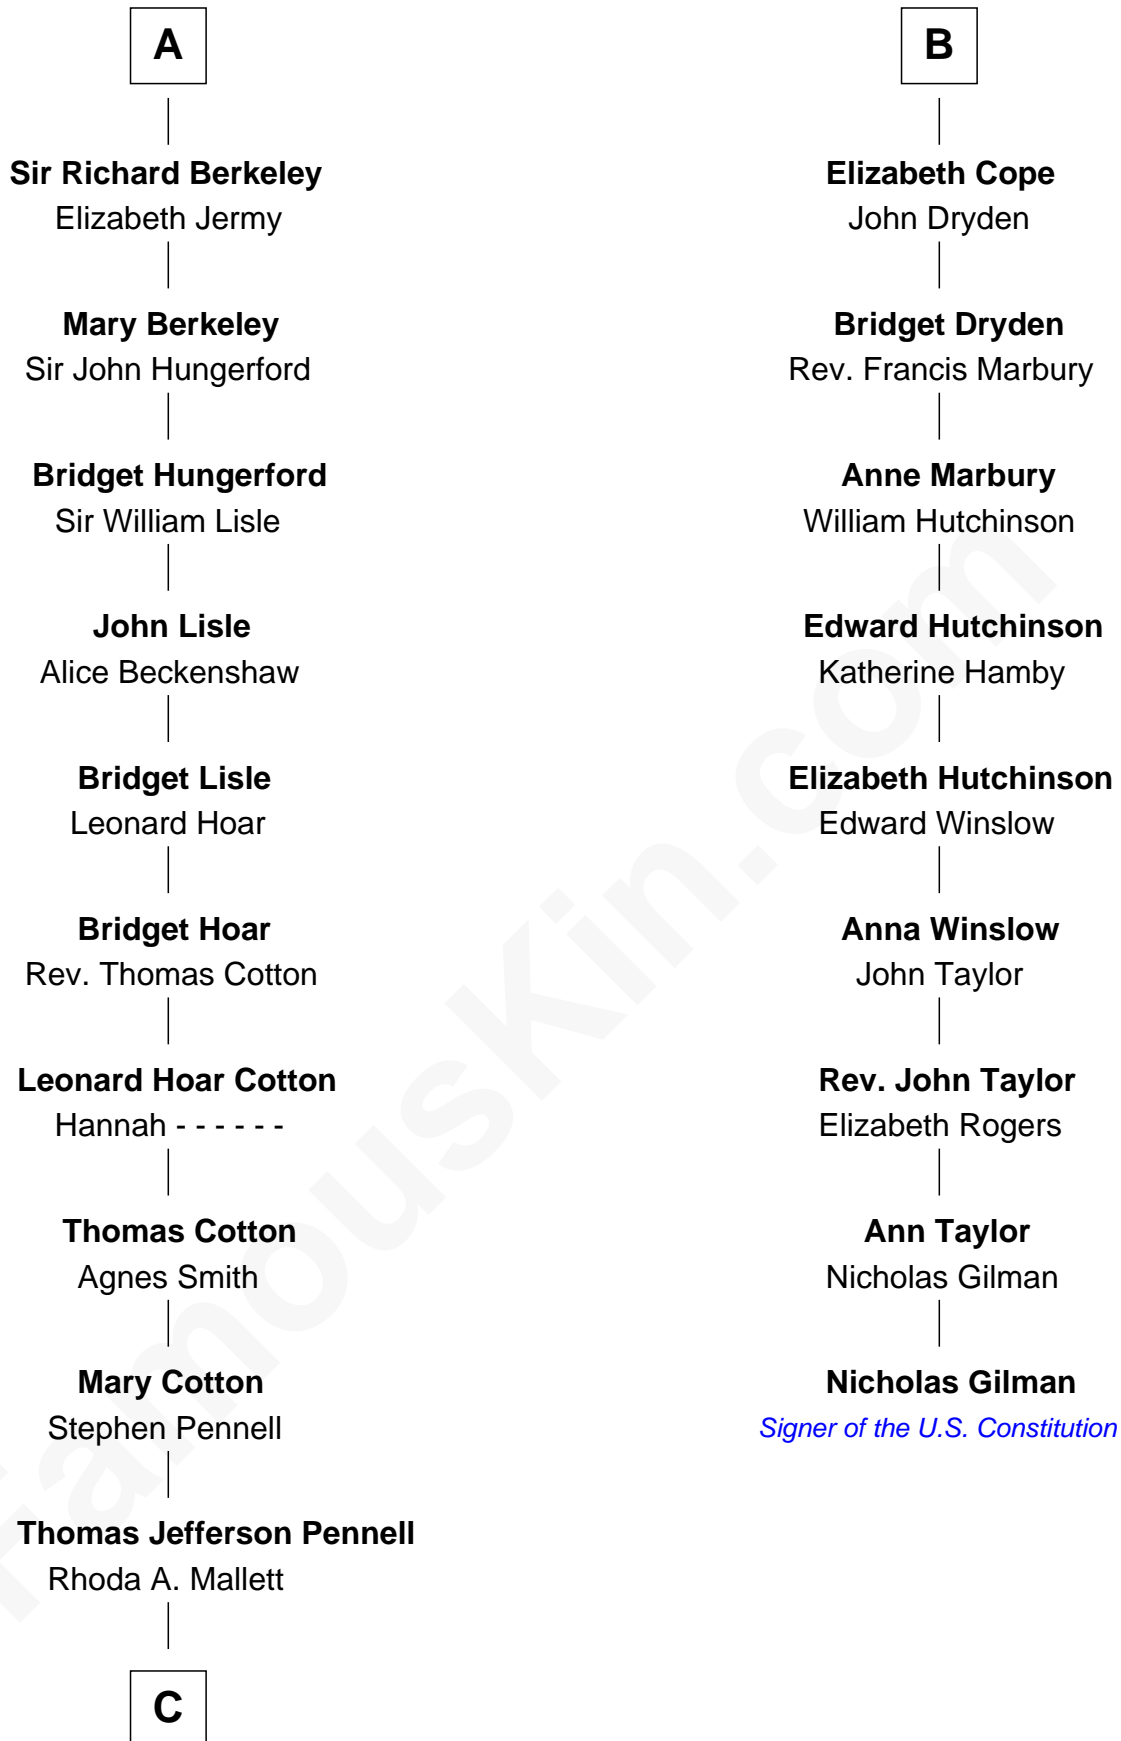

# FamousKin.com Relationship Chart of

**Warren Buffett**

*Chairman & CEO, Berkshire Hathaway*

15th cousin 6 times removed of

**Nicholas Gilman**

*Signer of the U.S. Constitution*

**C**

Deborah Collamore Pennell

John Watson

Susan Ann Watson

Ford Bela Barber

Stella Frances Barber

John Ammon Stahl

Leila Stahl

Howard Homan Buffett

Warren Buffett