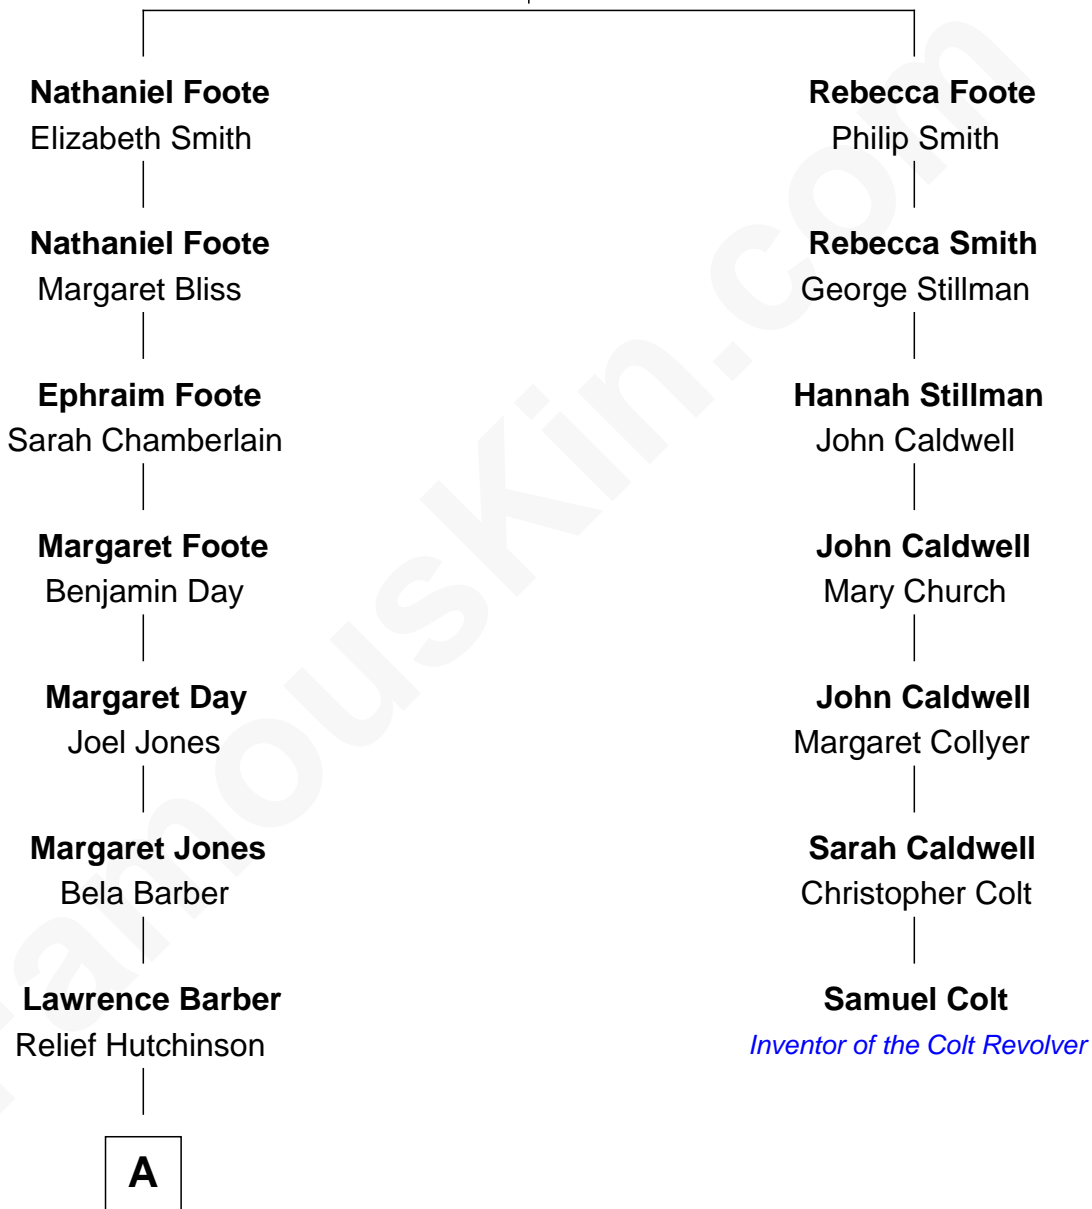

FamousKin.com Relationship Chart of

Warren Buffett

Chairman & CEO, Berkshire Hathaway

6th cousin 4 times removed of

Samuel Colt

Inventor of the Colt Revolver

Nathaniel Foote
Elizabeth Deming

A

—
Ford Bela Barber
Susan Ann Watson

—
Stella Frances Barber
John Ammon Stahl

—
Leila Stahl
Howard Homan Buffett

—
Warren Buffett
Chairman & CEO, Berkshire Hathaway

FamousKin.com