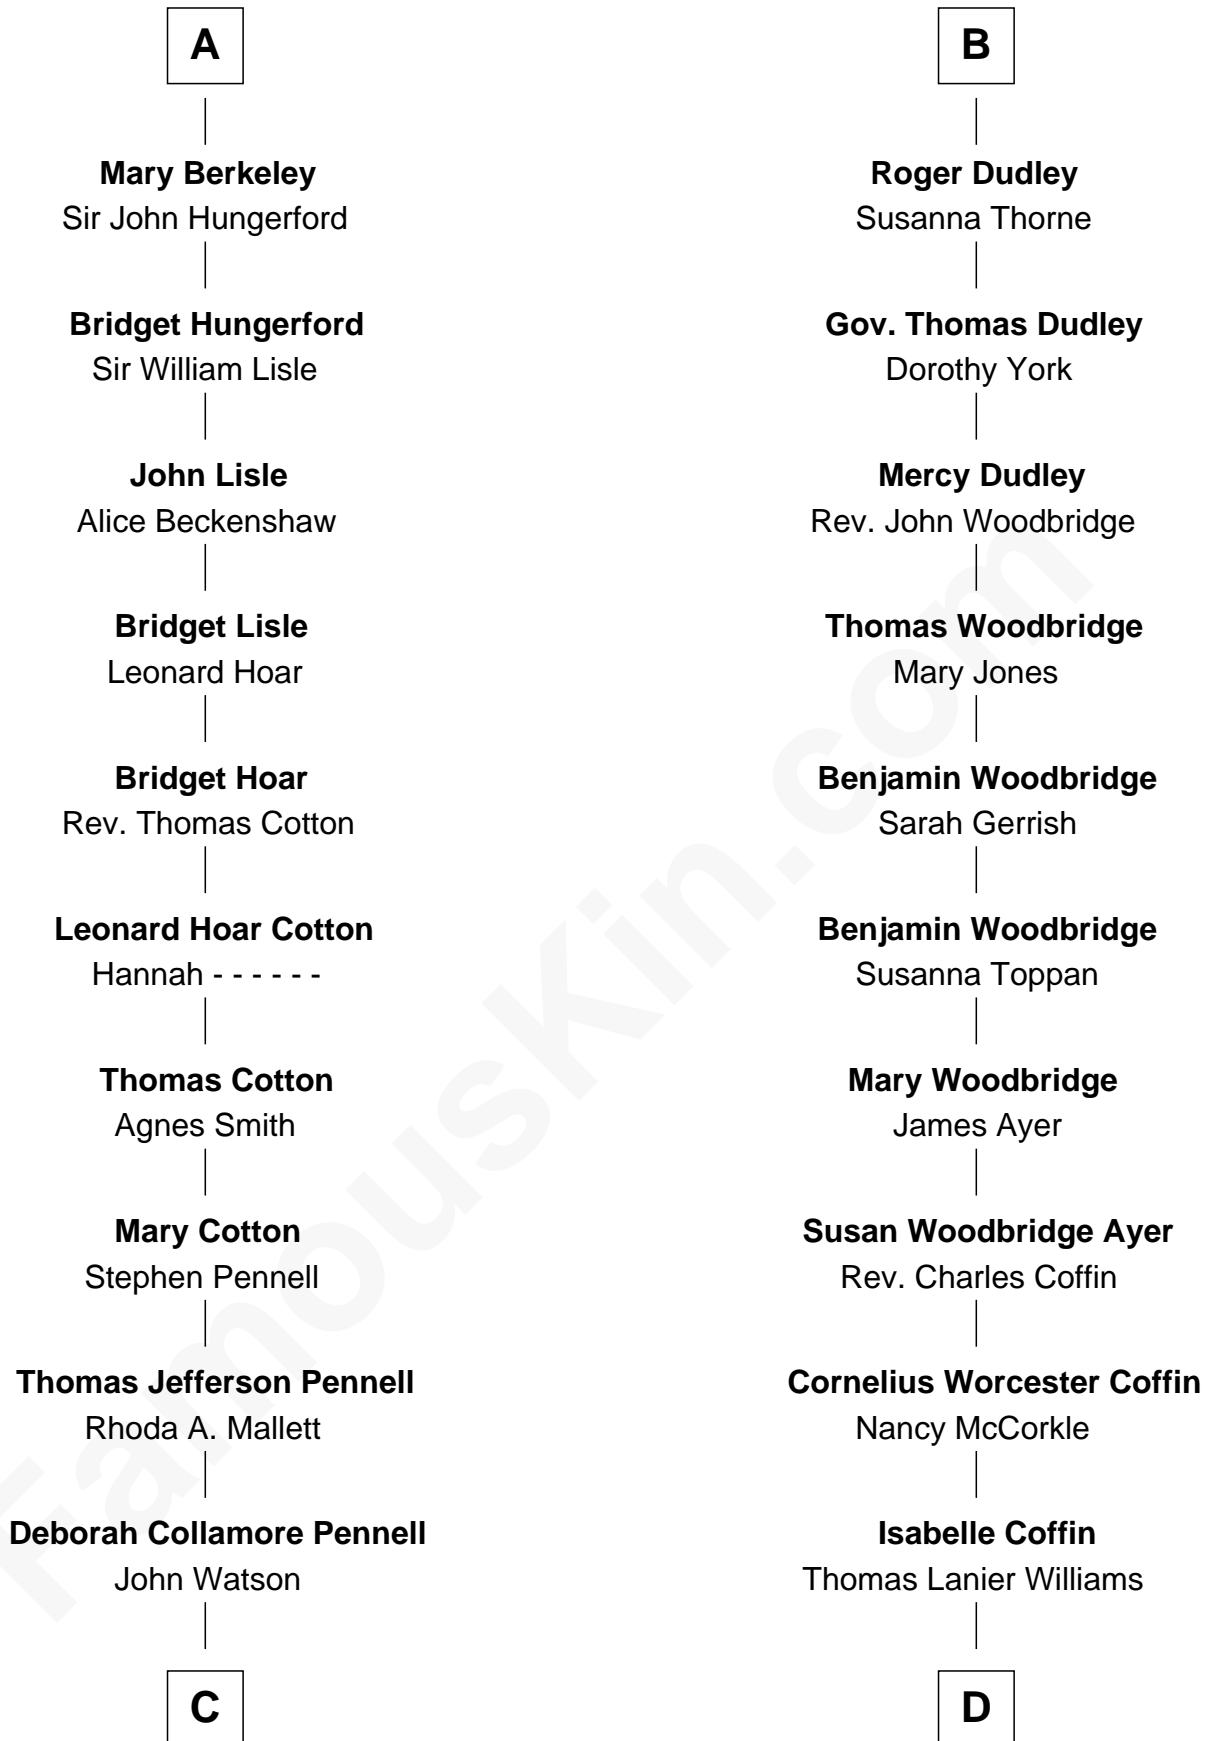

## Relationship Chart of

### Warren Buffett

Chairman & CEO, Berkshire Hathaway

18th cousin 2 times removed of

### Tennessee Williams

Author of *A Streetcar Named Desire*

**C**

**Susan Ann Watson**

Ford Bela Barber

**Stella Frances Barber**

John Ammon Stahl

**Leila Stahl**