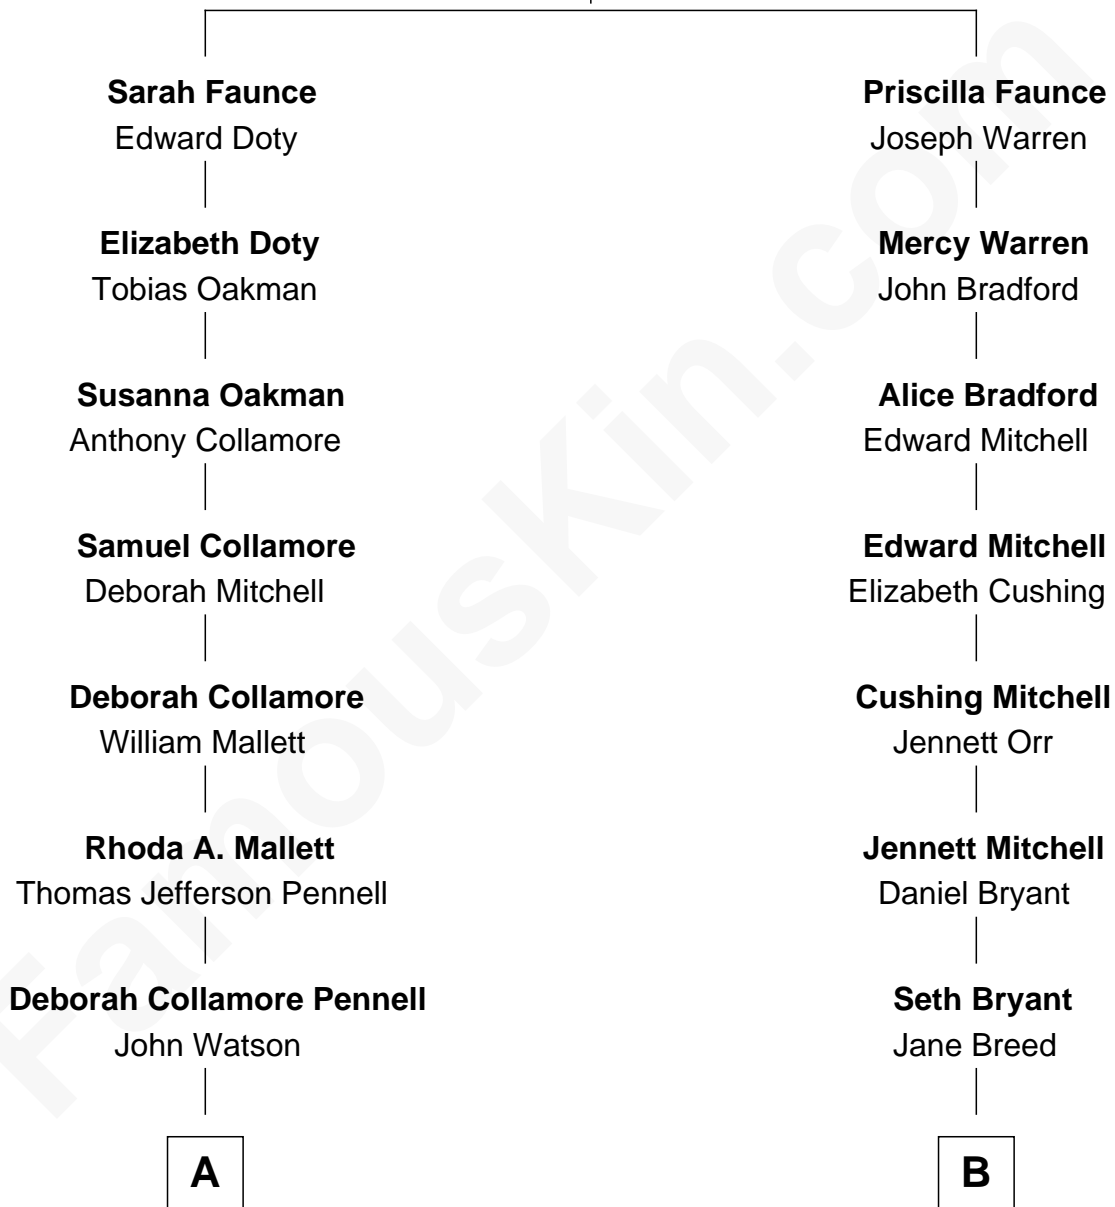

# FamousKin.com Relationship Chart of

**Warren Buffett**

*Chairman & CEO, Berkshire Hathaway*

8th cousin 2 times removed of

**James B. Conant**

*President of Harvard University*

**John Faunce**  
Patience Morton

**A**

**Susan Ann Watson**  
Ford Bela Barber

**Stella Frances Barber**  
John Ammon Stahl

**Leila Stahl**  
Howard Homan Buffett

**Warren Buffett**  
*Chairman & CEO, Berkshire Hathaway*

**B**

**Jennett Orr Bryant**  
James Scott Conant