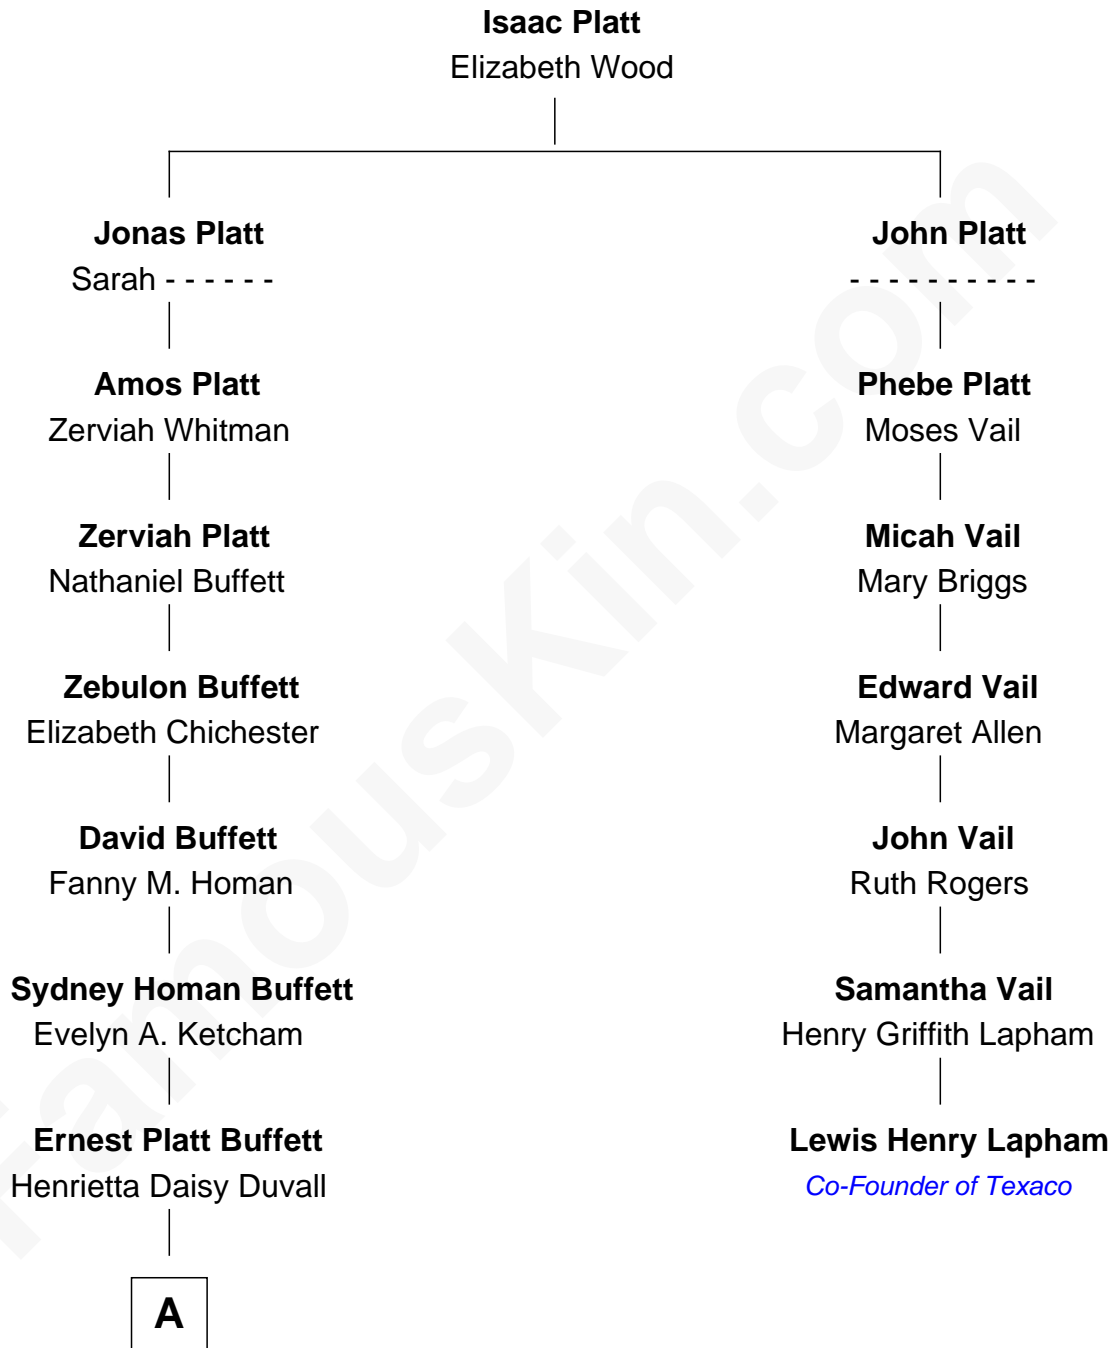

# FamousKin.com Relationship Chart of

**Warren Buffett**

*Chairman & CEO, Berkshire Hathaway*

6th cousin 2 times removed of

**Lewis Henry Lapham**

*Co-Founder of Texaco*

A

Howard Homan Buffett