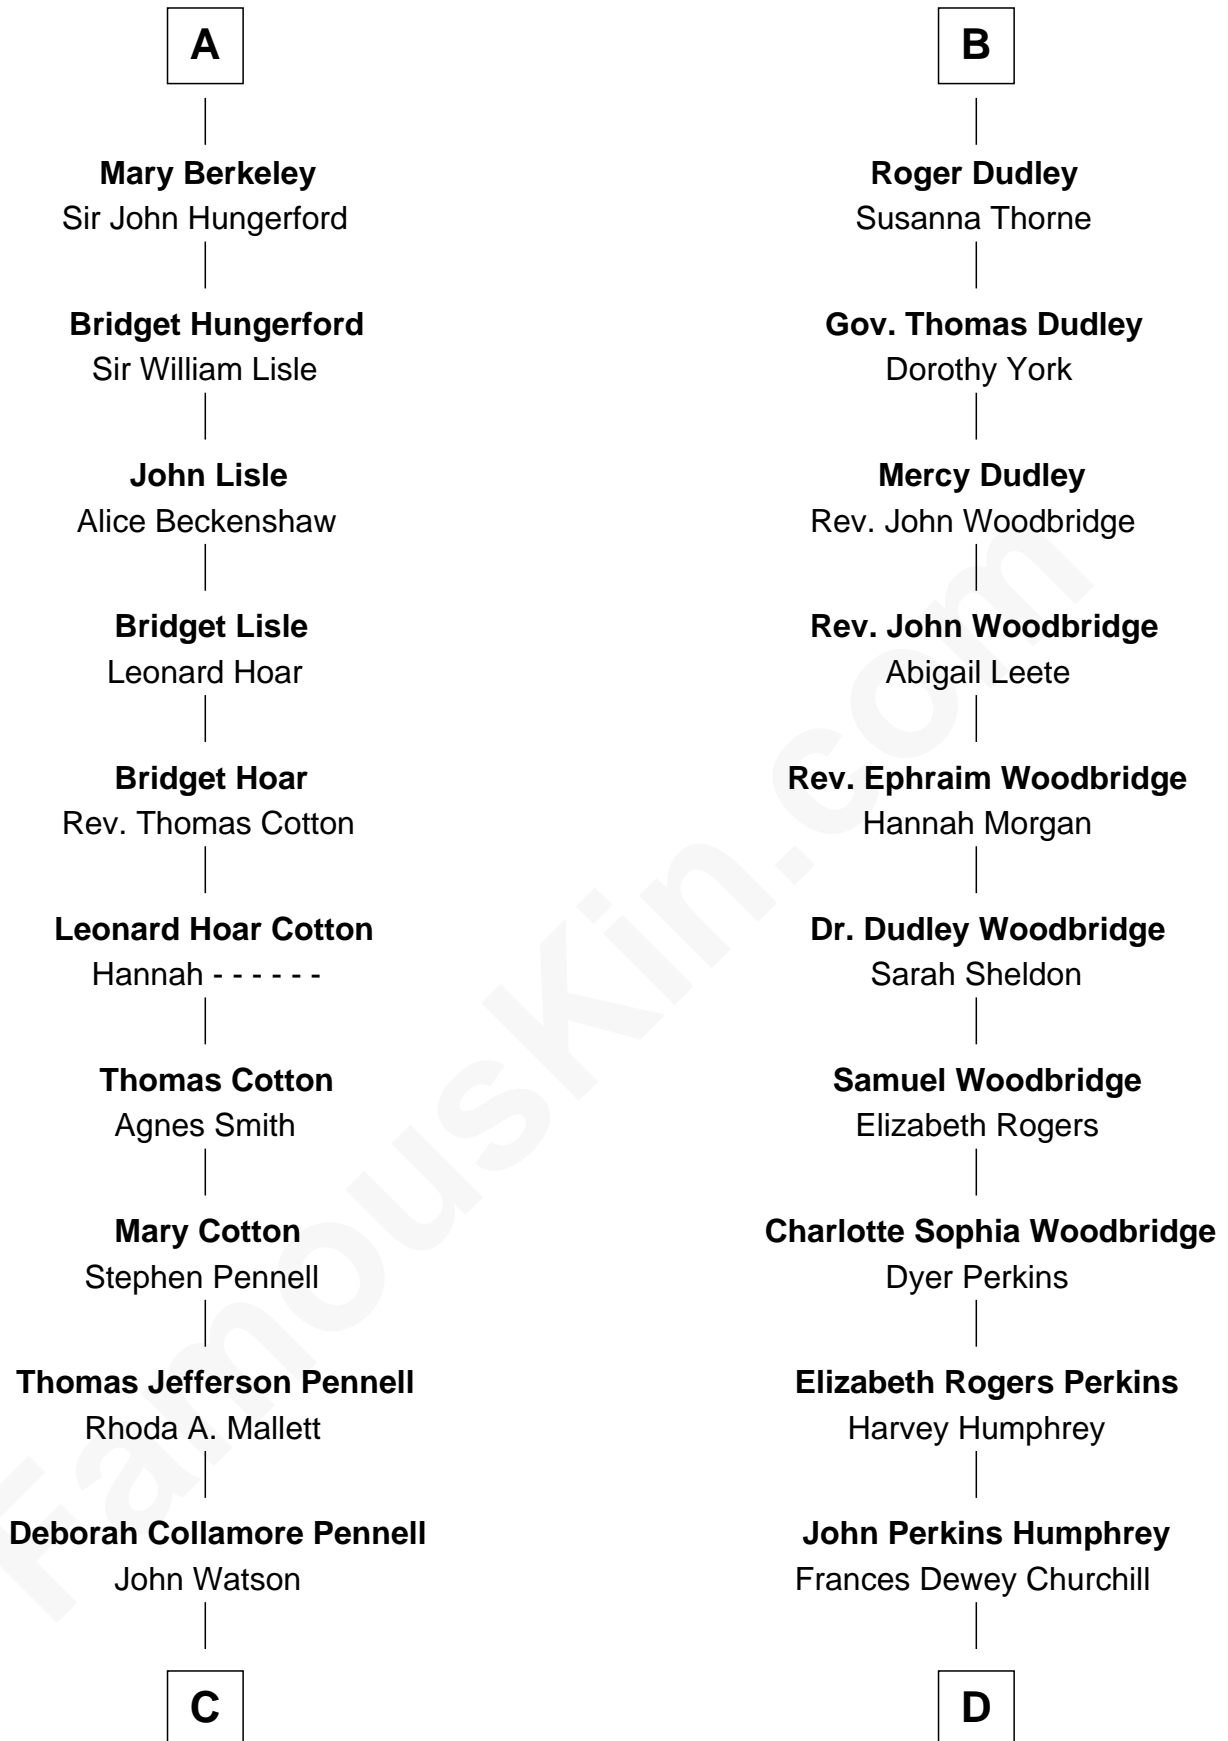

FamousKin.com Relationship Chart of

Warren Buffett

Chairman & CEO, Berkshire Hathaway

18th cousin 2 times removed of

Humphrey Bogart

Movie Actor

Richard Fitzalan
Eleanor Plantagenet

Sir Richard Fitzalan
Elizabeth de Bohun

Elizabeth Fitzalan
Sir Thomas Mowbray

Isabel Mowbray
Sir James Berkeley

Maurice Berkeley
Isabel Mead

Anne Berkeley
Sir William Dennis

Isabel Dennis
Sir John Berkeley

Sir Richard Berkeley
Elizabeth Jermy

A

Alice Fitzalan
Sir Thomas de Holand

Eleanor Holand
Edward Cherleton

Joyce Cherleton
Sir John Tiptoft

Joyce Tiptoft
Sir Edmund Sutton

Sir Edward Sutton
Cecily Willoughby

Sir John Sutton
Cecily Grey

Sir Henry Dudley
----- Ashton

Probable

B