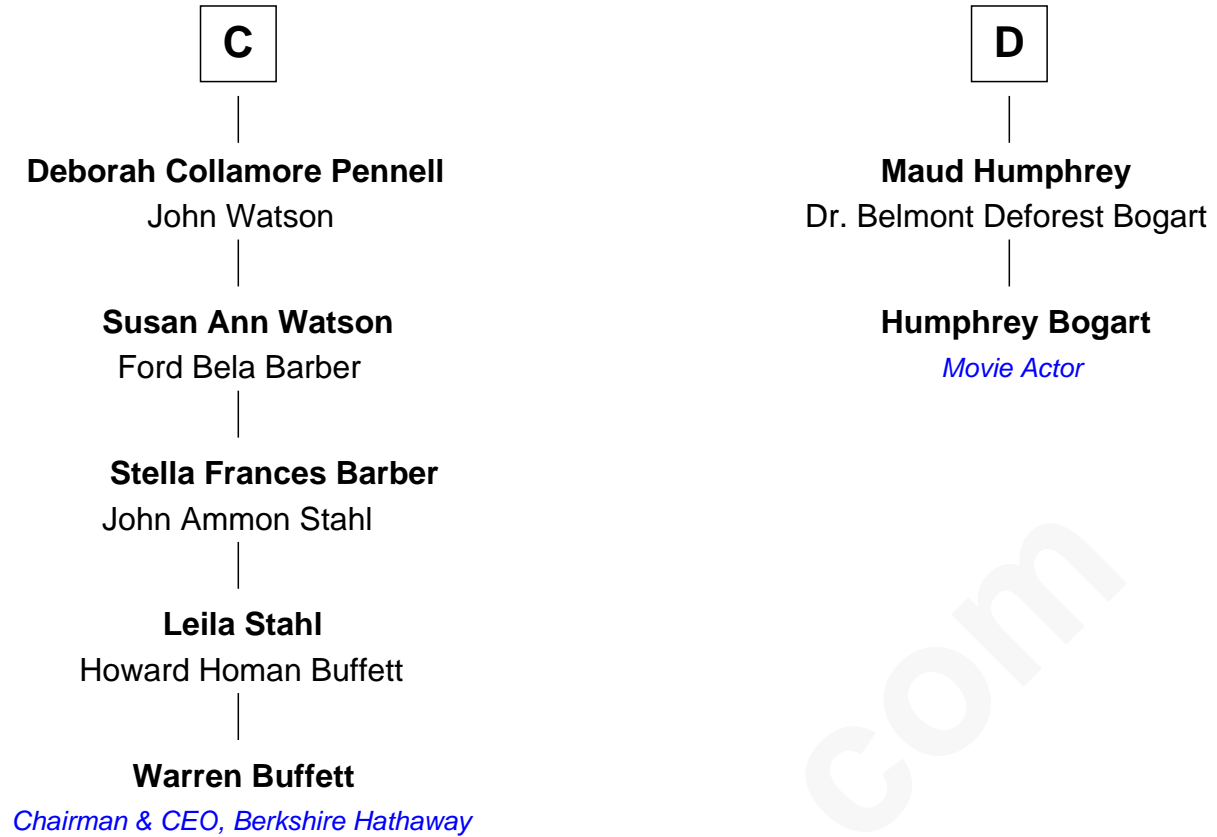

FamousKin.com Relationship Chart of

Warren Buffett

Chairman & CEO, Berkshire Hathaway

18th cousin 3 times removed of

Humphrey Bogart

Movie Actor

Sir Maurice de Berkeley

Eve la Zouche

Katherine de Clyvedon

Sir John Berkeley

Elizabeth Betteshorne

Elizabeth Berkeley

Sir John Sutton

Sir Edmund Sutton

Joyce Tiptoft

Sir Edward Sutton

Cecily Willoughby

Sir John Sutton

Cecily Grey

Sir Henry Dudley

- - - - - Ashton

Probable

B

FamousKin.com