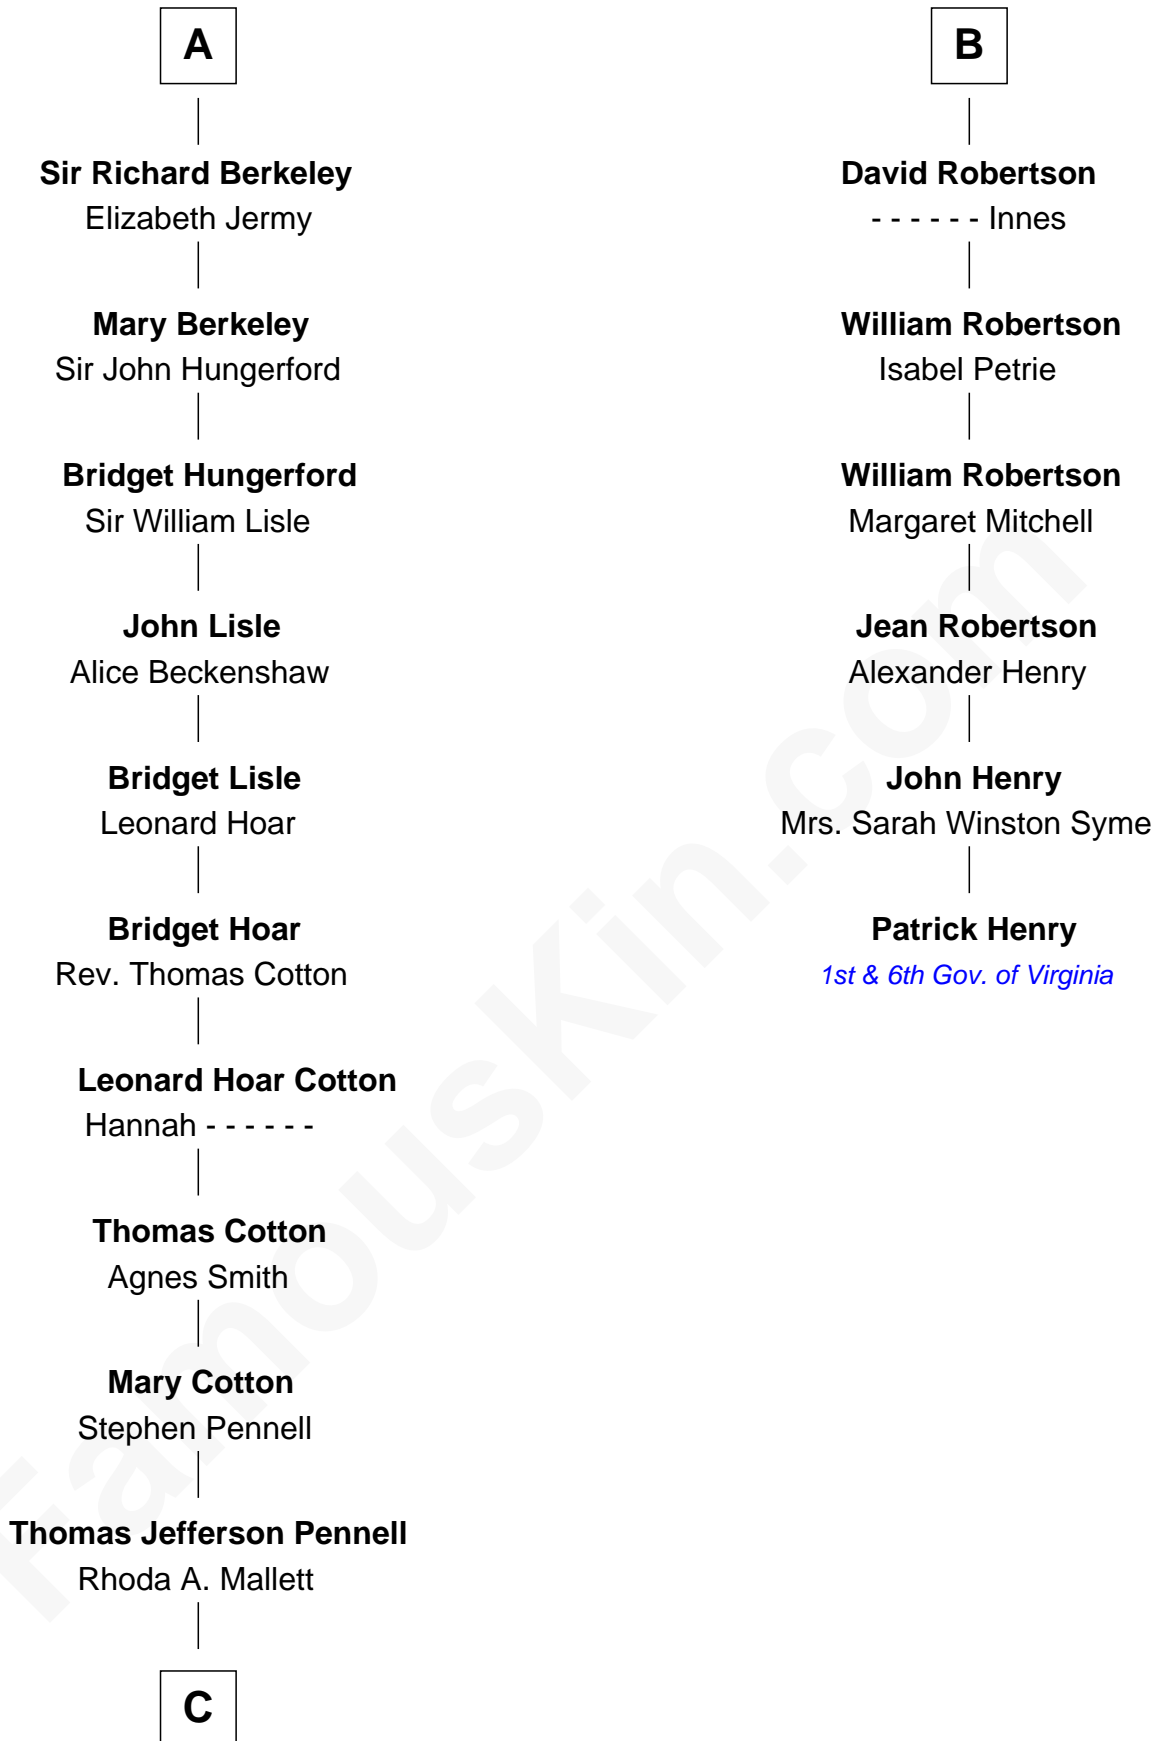

FamousKin.com Relationship Chart of

Warren Buffett

Chairman & CEO, Berkshire Hathaway

12th cousin 9 times removed of

Patrick Henry

1st and 6th Governor of Virginia

Henry Plantagenet
Maud de Chaworth

C

Deborah Collamore Pennell

John Watson

Susan Ann Watson

Ford Bela Barber

Stella Frances Barber

John Ammon Stahl

Leila Stahl

Howard Homan Buffett