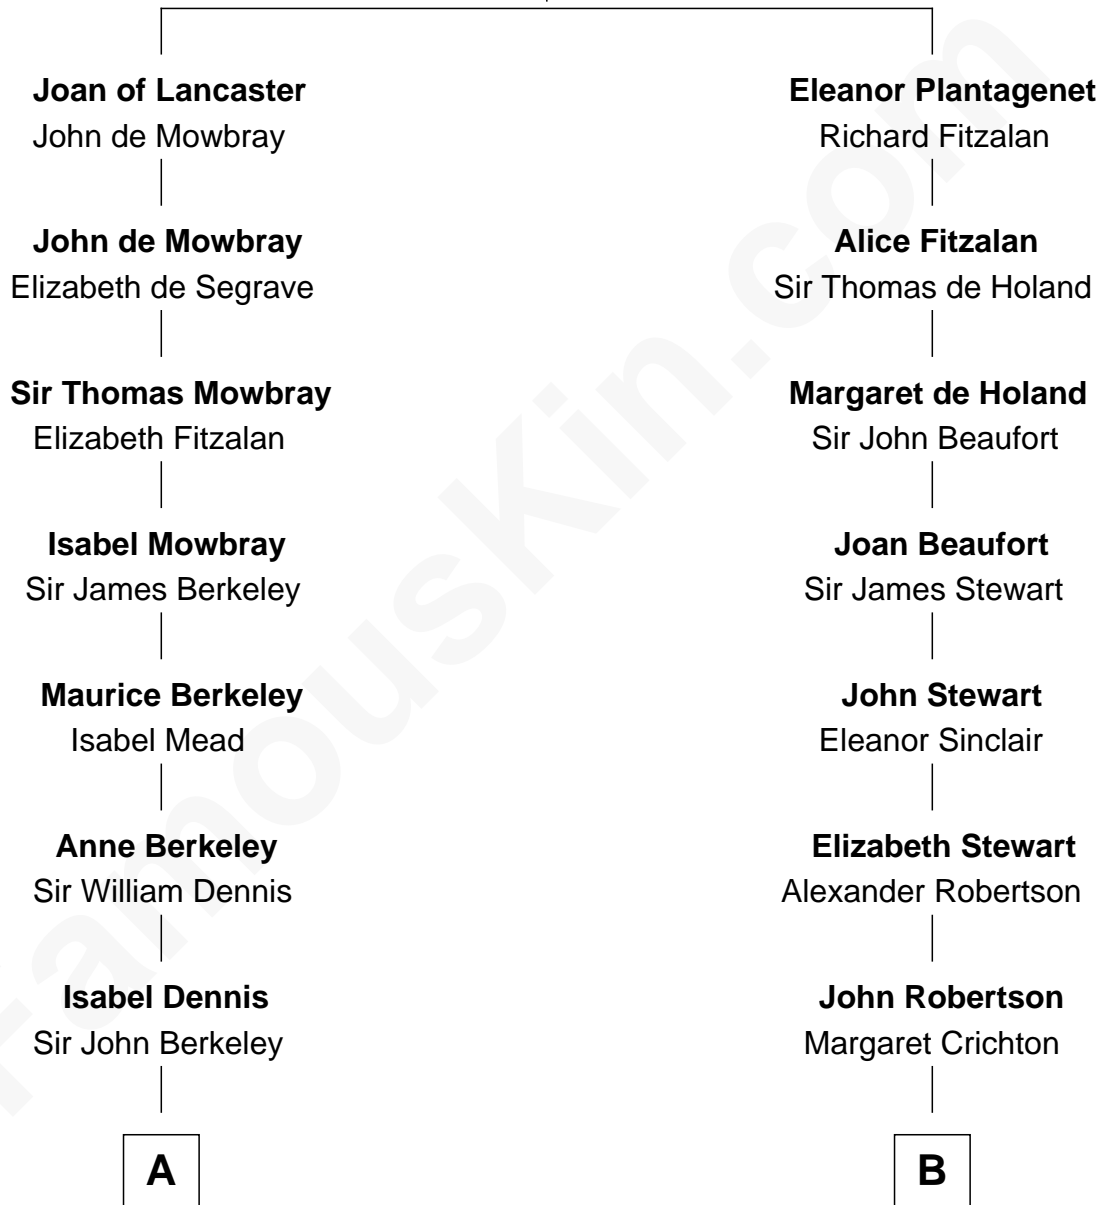

FamousKin.com Relationship Chart of

Warren Buffett

Chairman & CEO, Berkshire Hathaway

12th cousin 9 times removed of

Patrick Henry

1st and 6th Governor of Virginia

Henry Plantagenet
Maud de Chaworth

C

Deborah Collamore Pennell

John Watson

Susan Ann Watson

Ford Bela Barber

Stella Frances Barber

John Ammon Stahl

Leila Stahl

Howard Homan Buffett