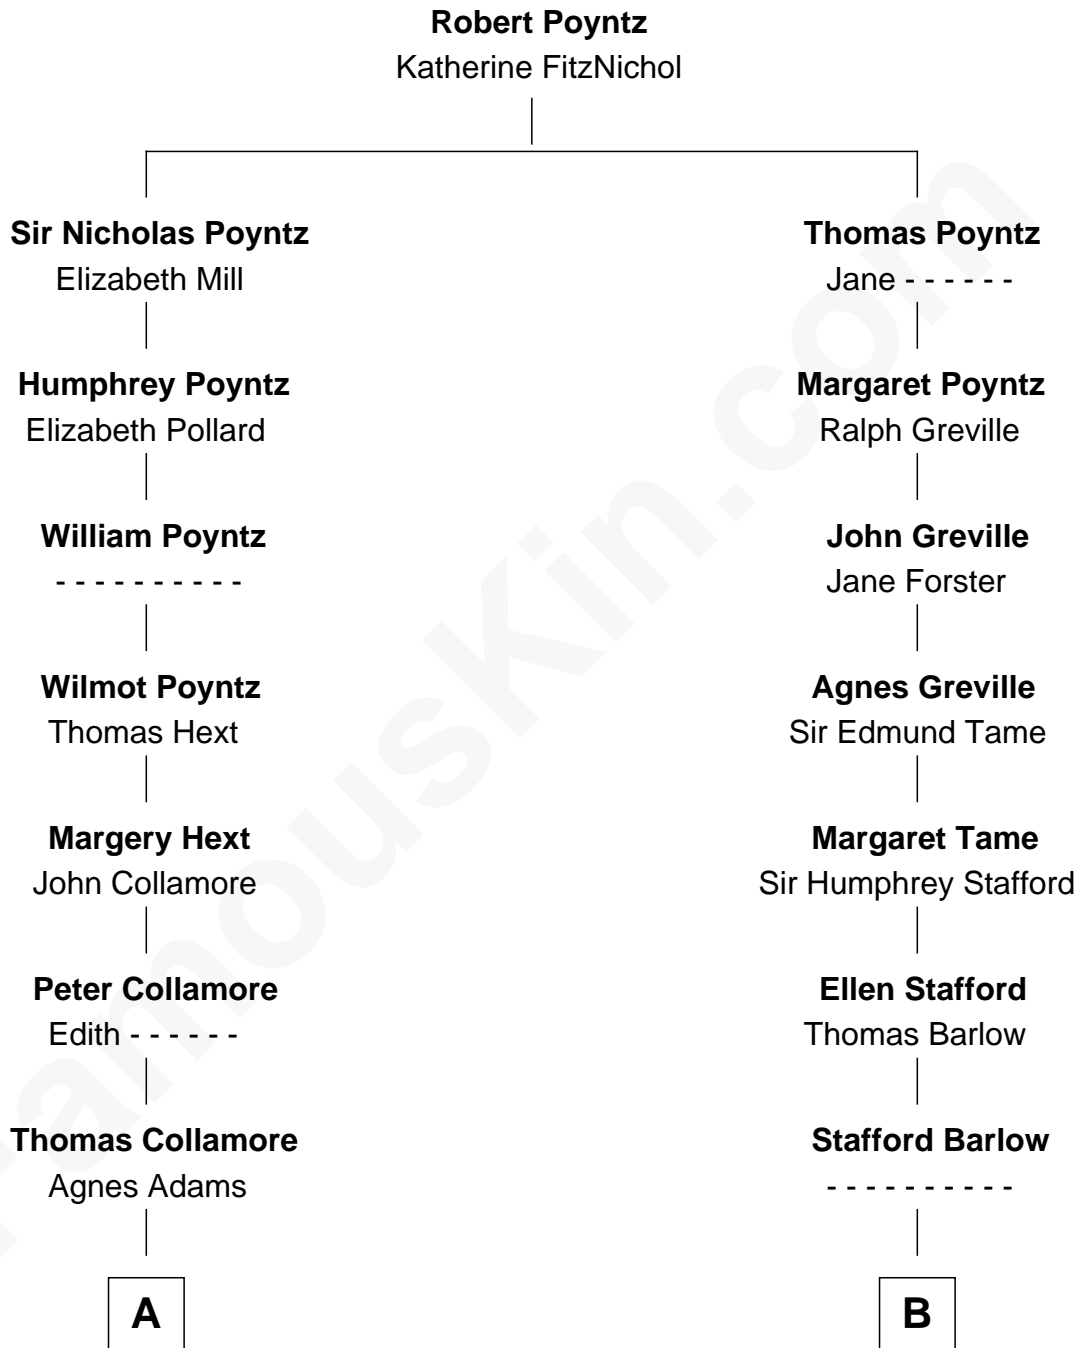

## Relationship Chart of

**Warren Buffett**

*Chairman & CEO, Berkshire Hathaway*

14th cousin 4 times removed of

**Julia (Ward) Howe**

*Author of "The Battle Hymn of the Republic"*

**C**

—  
**Leila Stahl**

Howard Homan Buffett

—  
**Warren Buffett**

*Chairman & CEO, Berkshire Hathaway*

FamousKin.com