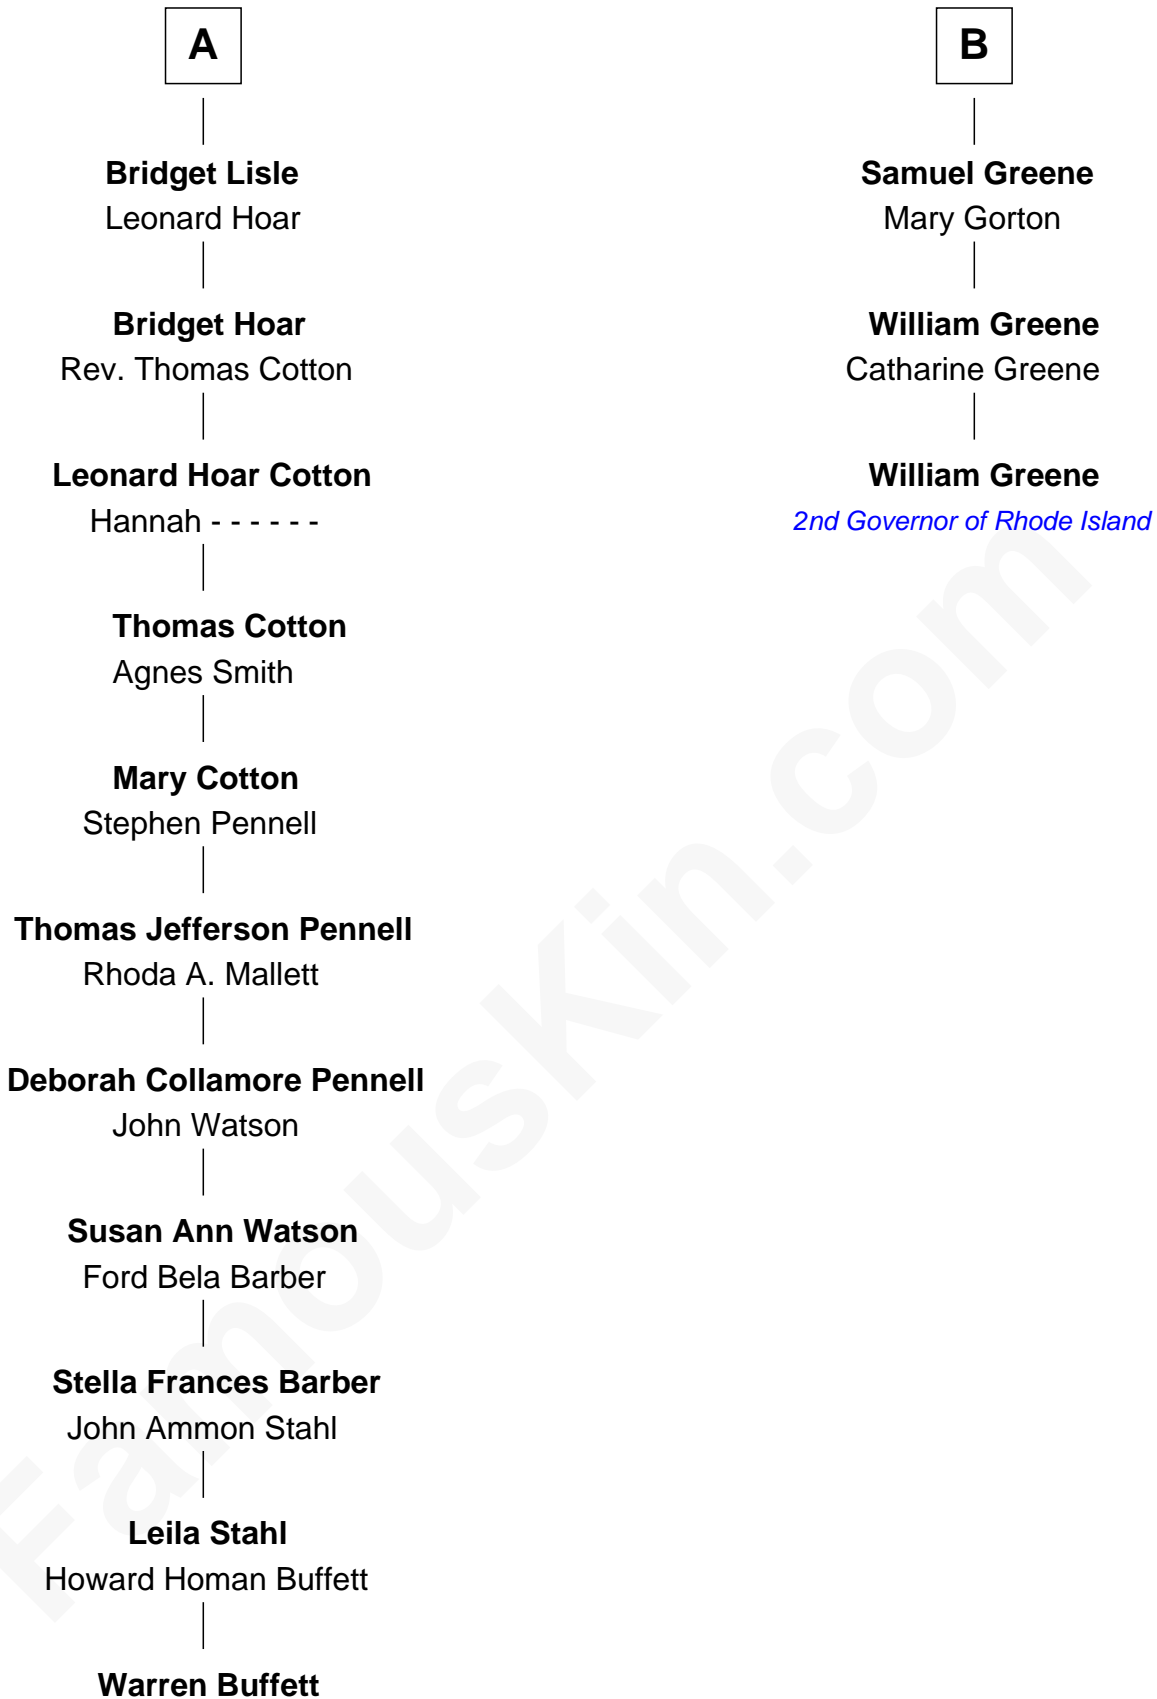

FamousKin.com Relationship Chart of

Warren Buffett

Chairman & CEO, Berkshire Hathaway

9th cousin 8 times removed of

William Greene

2nd Governor of Rhode Island

Sir Humphrey Stafford

Eleanor Aylesbury