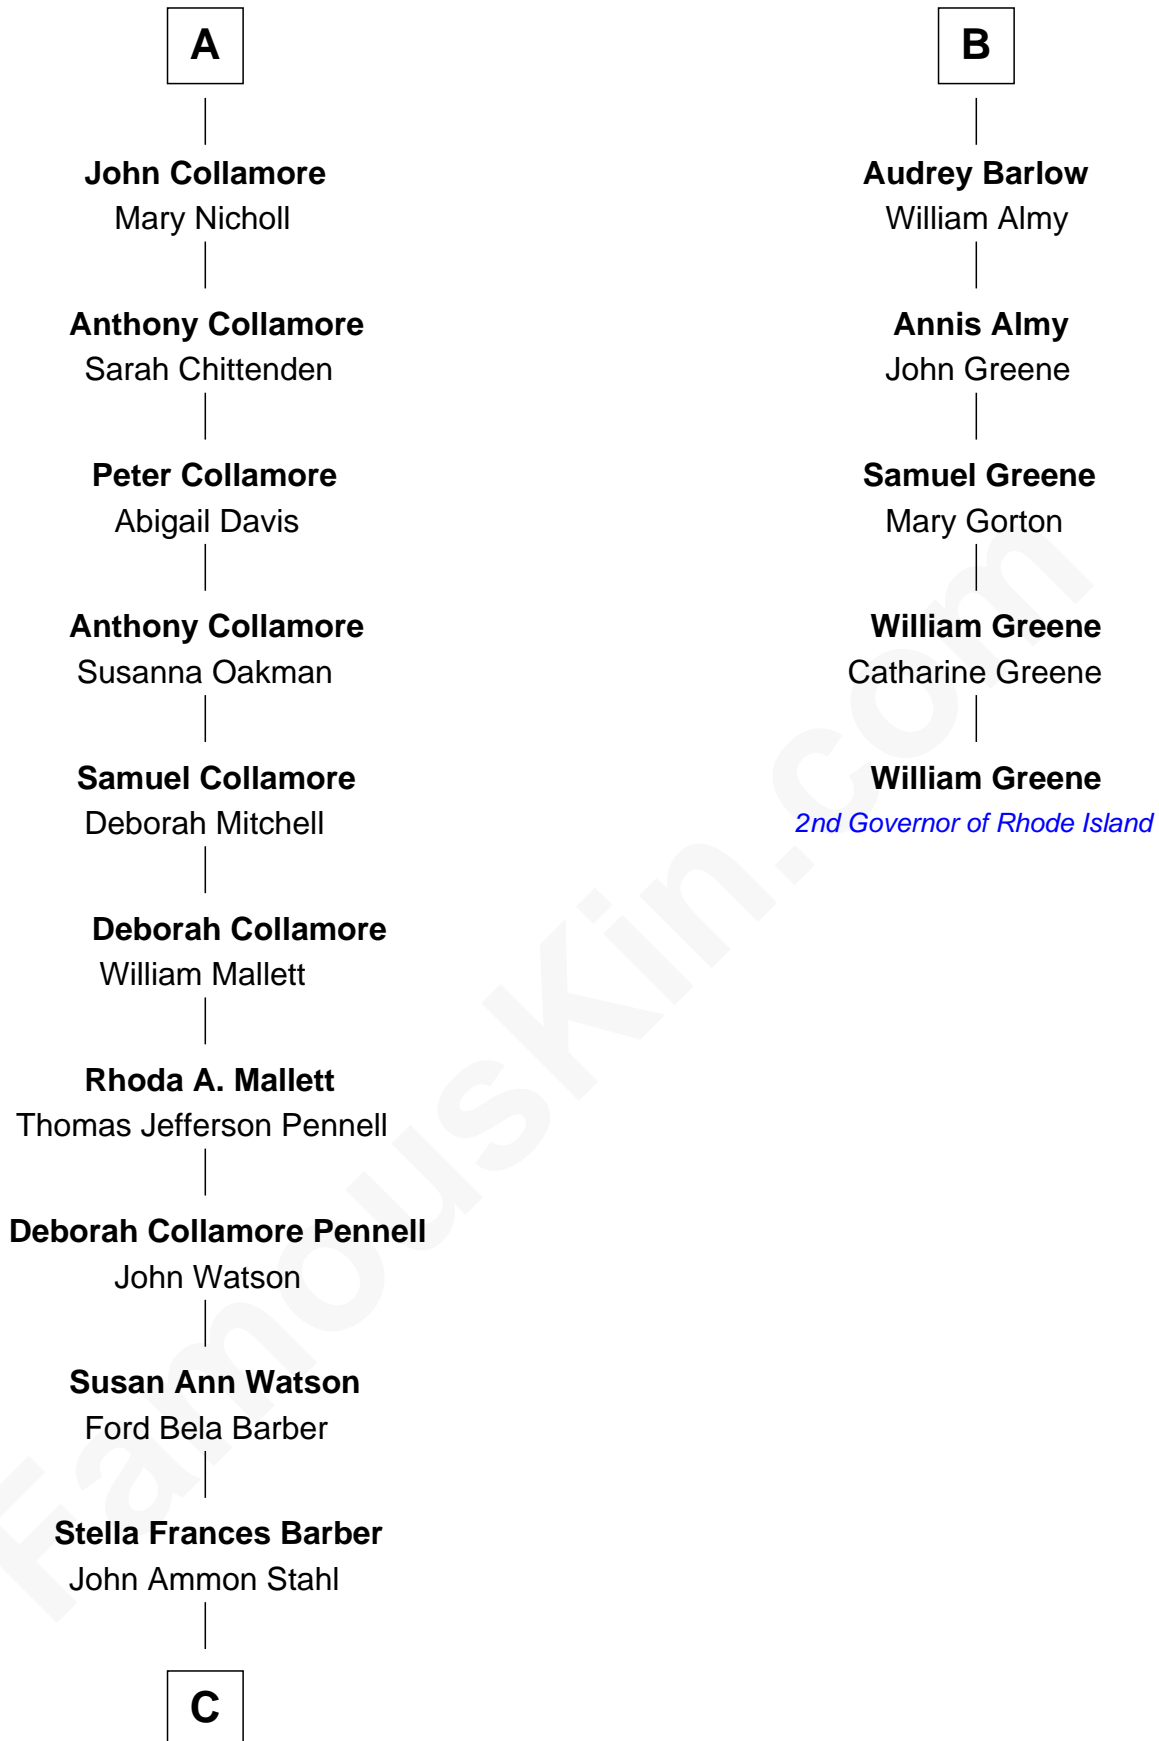

FamousKin.com Relationship Chart of

Warren Buffett

Chairman & CEO, Berkshire Hathaway

11th cousin 7 times removed of

William Greene

2nd Governor of Rhode Island

C

—
Leila Stahl

Howard Homan Buffett

—
Warren Buffett

Chairman & CEO, Berkshire Hathaway

FamousKin.com