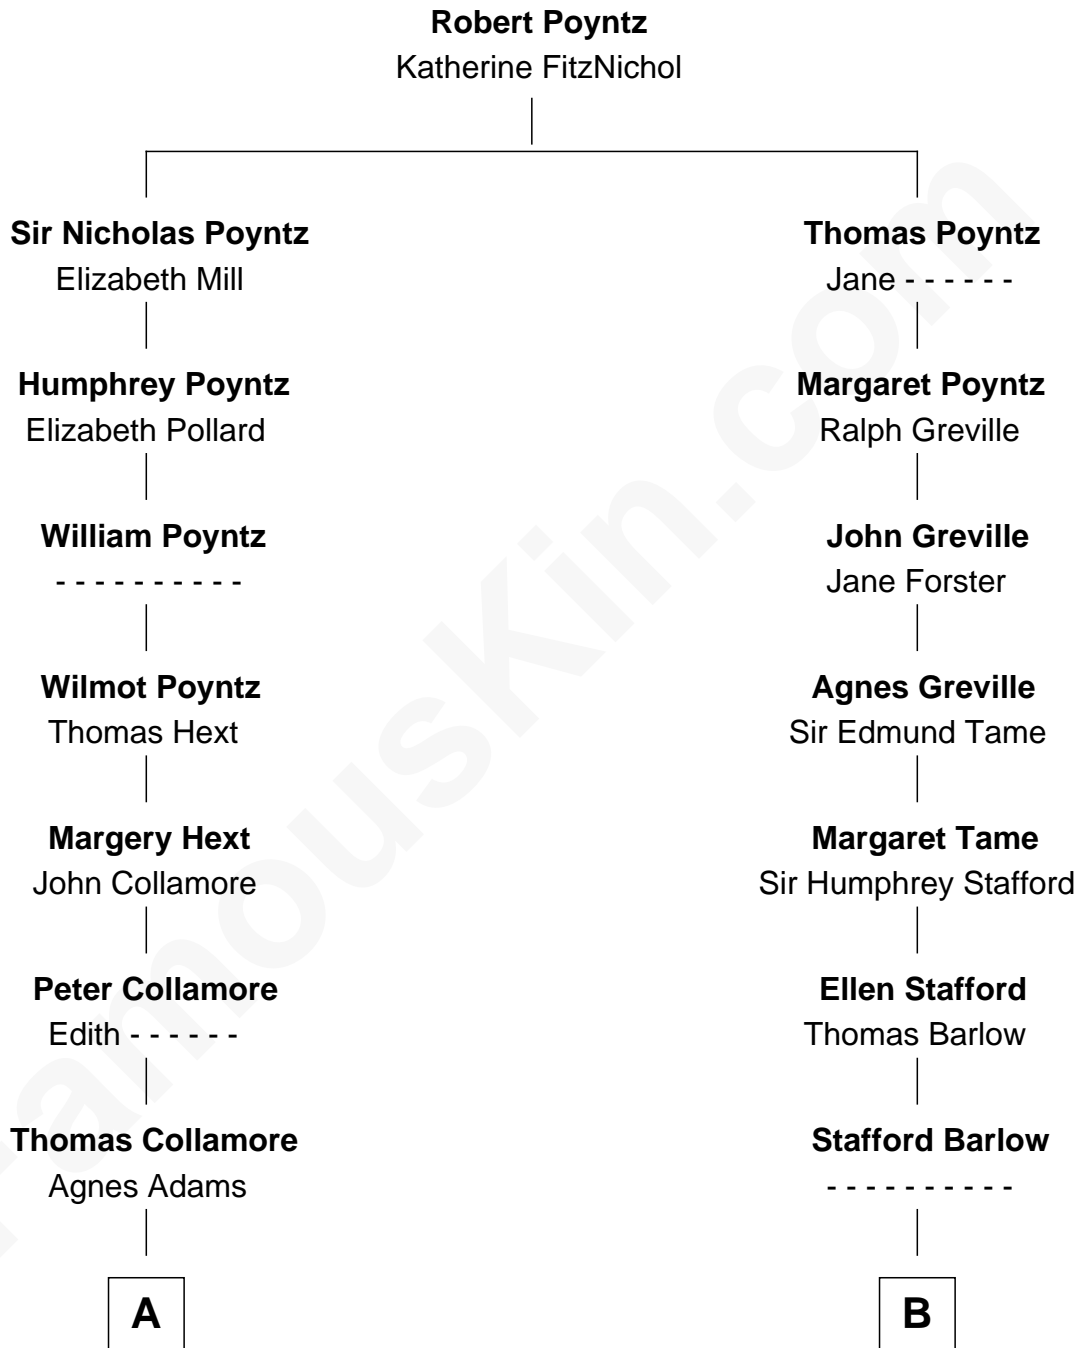

FamousKin.com Relationship Chart of

Warren Buffett

Chairman & CEO, Berkshire Hathaway

11th cousin 7 times removed of

William Greene

2nd Governor of Rhode Island

C

—
Leila Stahl

Howard Homan Buffett

—
Warren Buffett

Chairman & CEO, Berkshire Hathaway

FamousKin.com