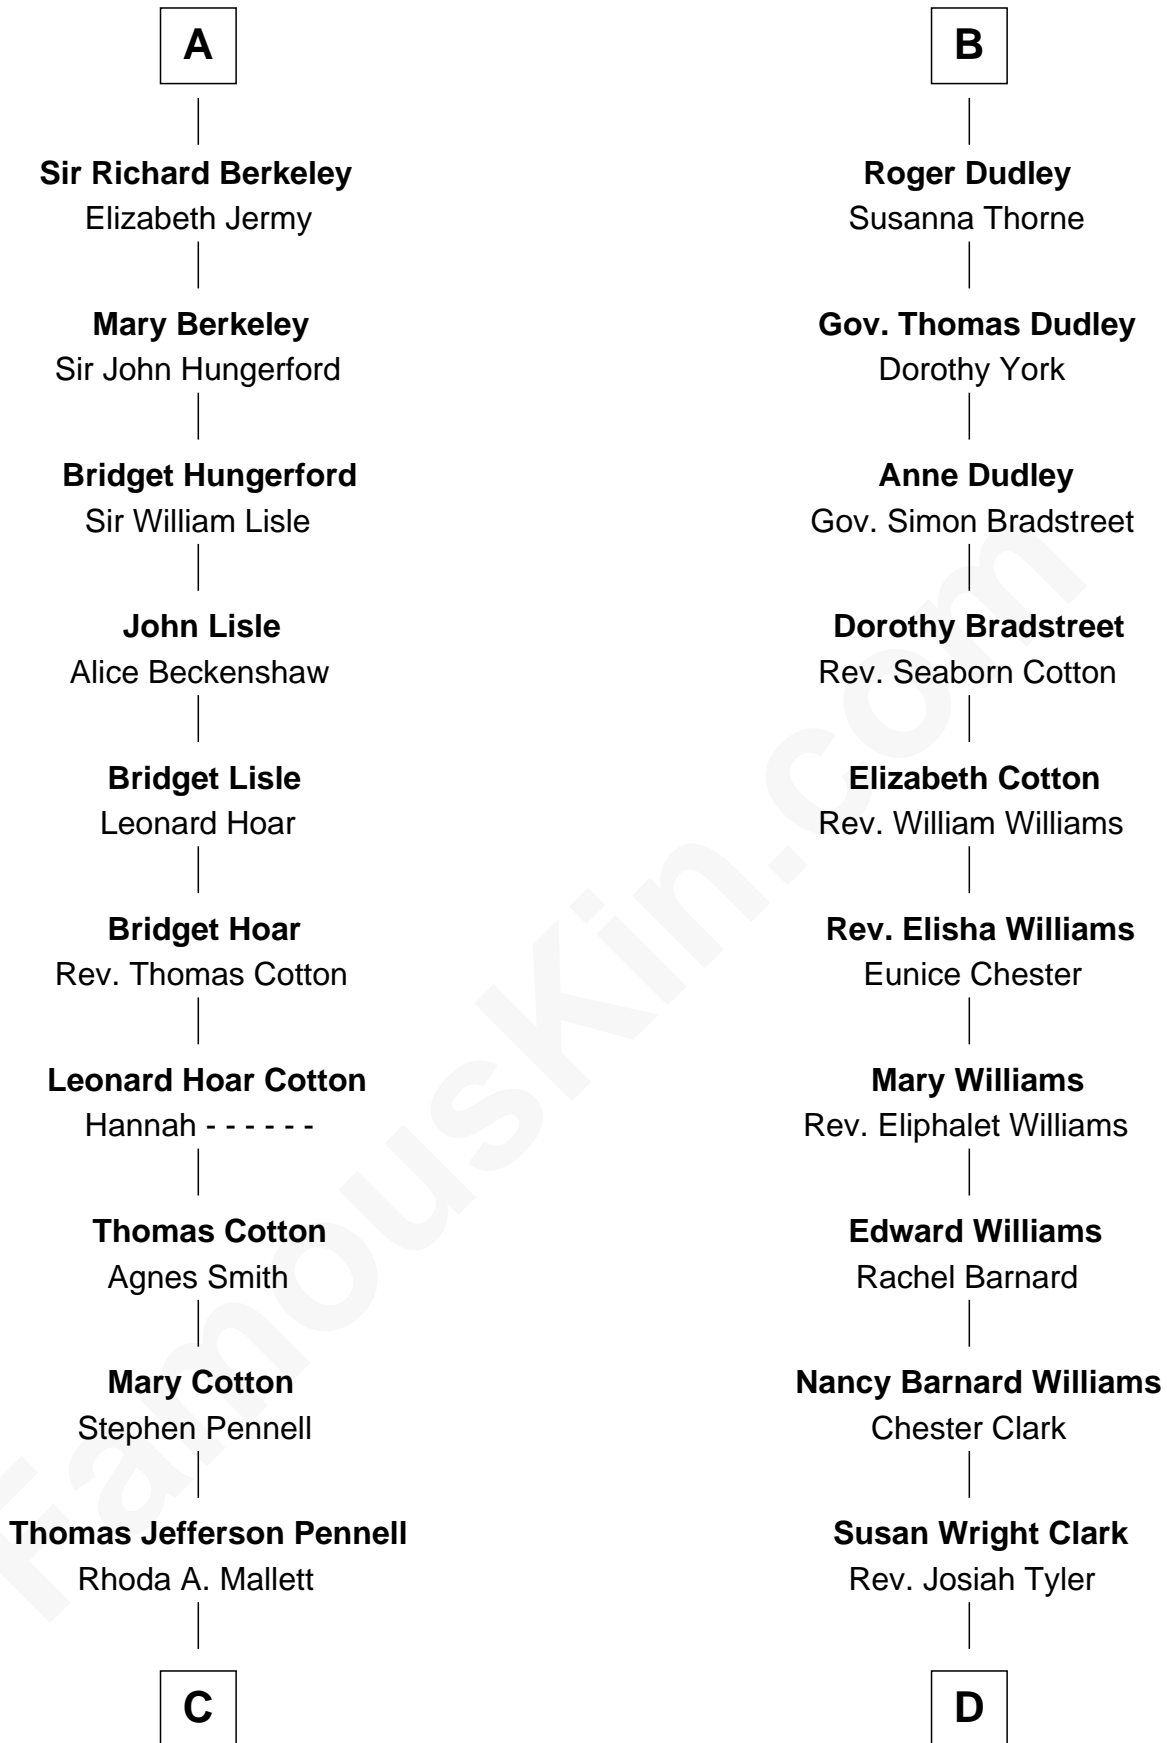

FamousKin.com

Relationship Chart of

Warren Buffett

Chairman & CEO, Berkshire Hathaway

21st cousin of

Kate Upton

Sports Illustrated Swimsuit Cover Model

Sir Maurice de Berkeley

Sir Edward Sutton

Cecily Willoughby

Sir John Sutton

Cecily Grey

Sir Henry Dudley

- - - - - Ashton

Probable

B