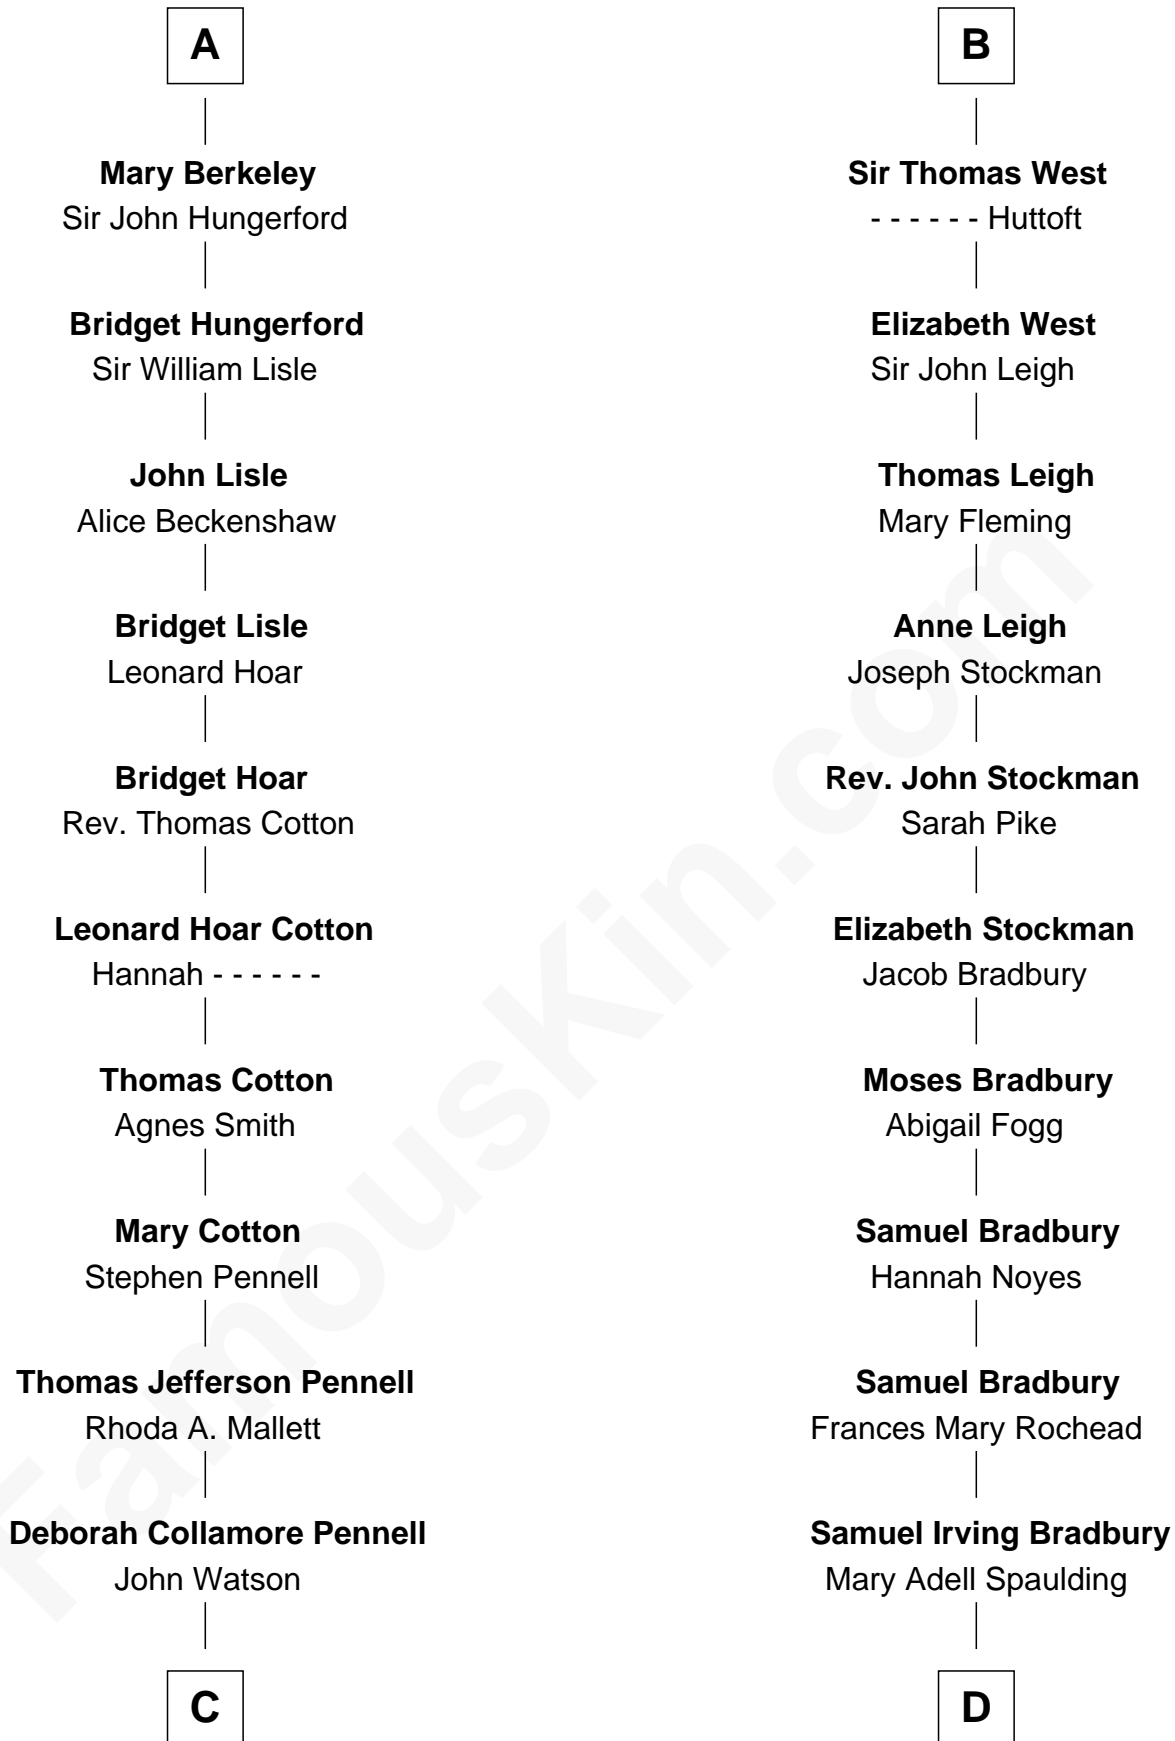

FamousKin.com Relationship Chart of

Warren Buffett

Chairman & CEO, Berkshire Hathaway

19th cousin 1 time removed of

Ray Bradbury

Author of The Martian Chronicles

C

Susan Ann Watson
Ford Bela Barber

Stella Frances Barber
John Ammon Stahl

Leila Stahl
Howard Homan Buffett

Warren Buffett
Chairman & CEO, Berkshire Hathaway

D

Samuel Hinkston Bradbury
Minnie Alice Davis

Leonard Spaulding Bradbury
Esther Marie Moberg