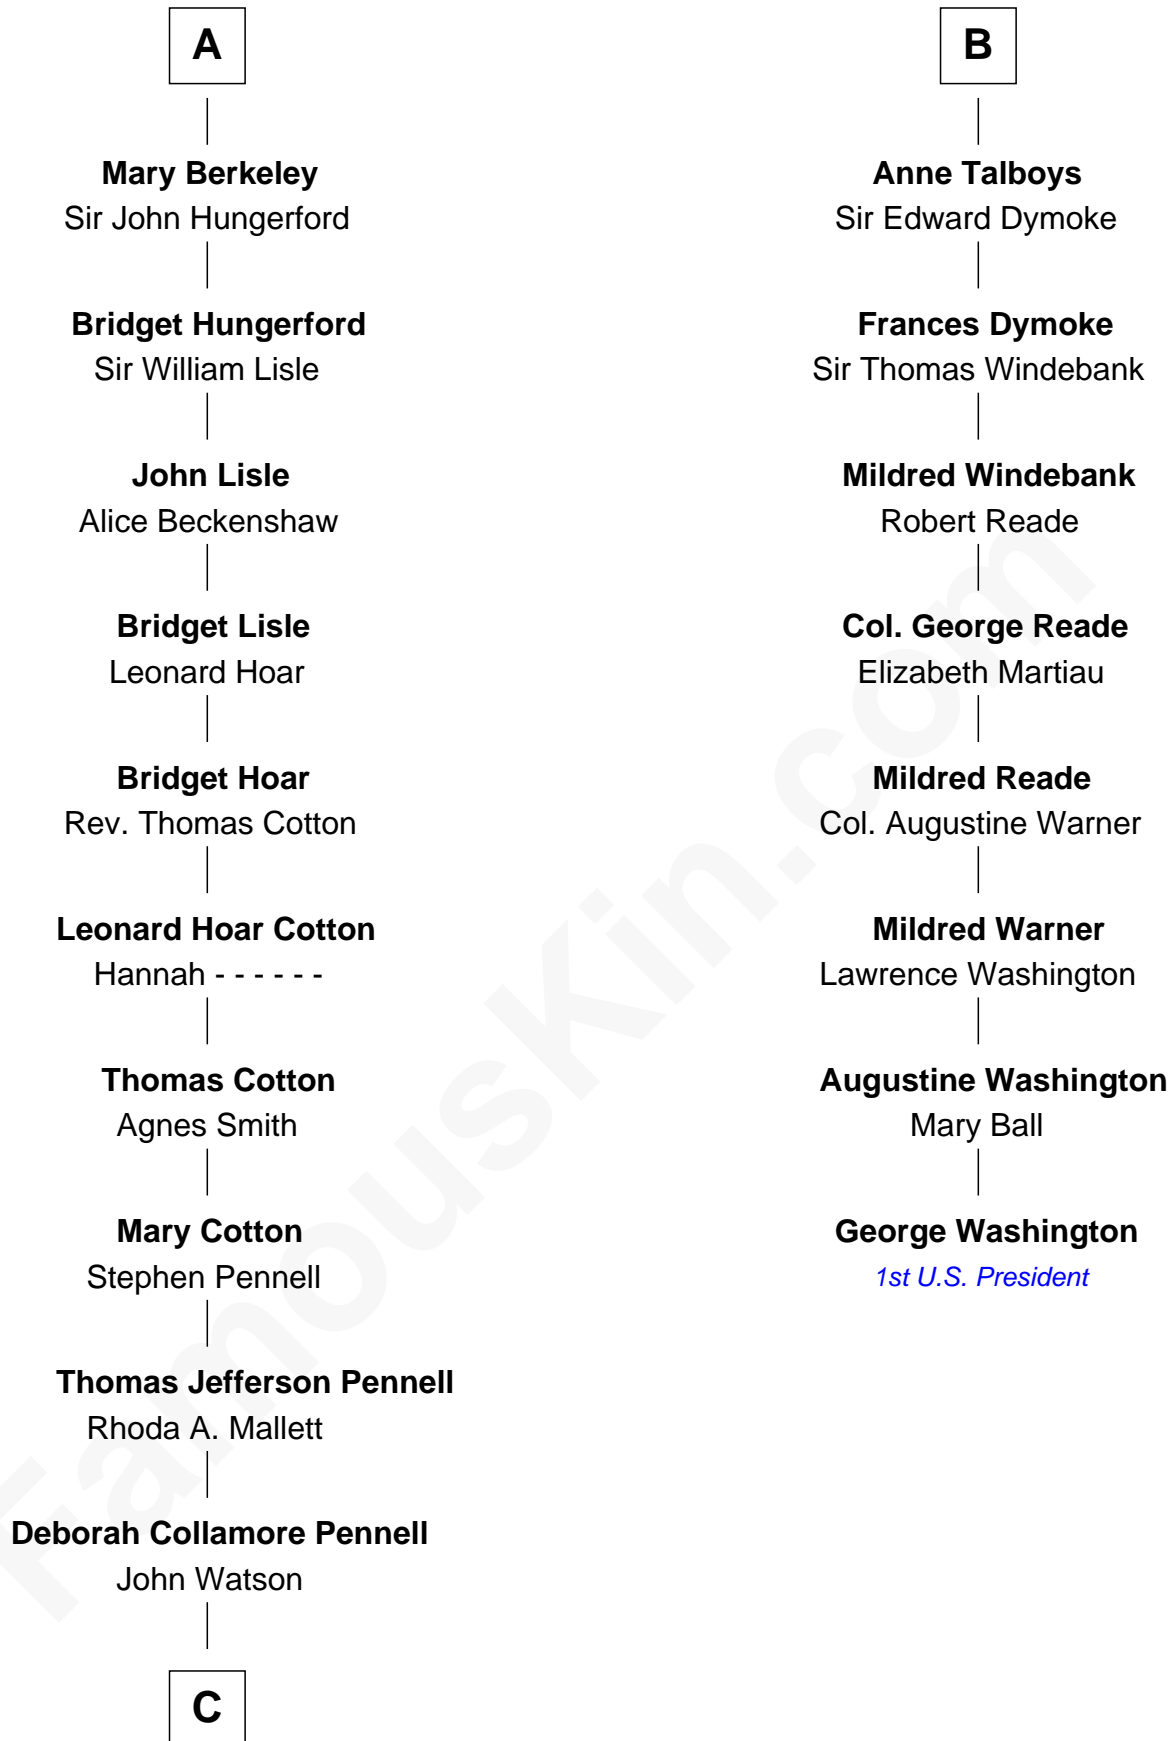

FamousKin.com Relationship Chart of

Warren Buffett

Chairman & CEO, Berkshire Hathaway

14th cousin 6 times removed of

George Washington

1st U.S. President

C

—
Susan Ann Watson

Ford Bela Barber

—
Stella Frances Barber

John Ammon Stahl

—
Leila Stahl

Howard Homan Buffett

—
Warren Buffett

Chairman & CEO, Berkshire Hathaway

FamousKin.com